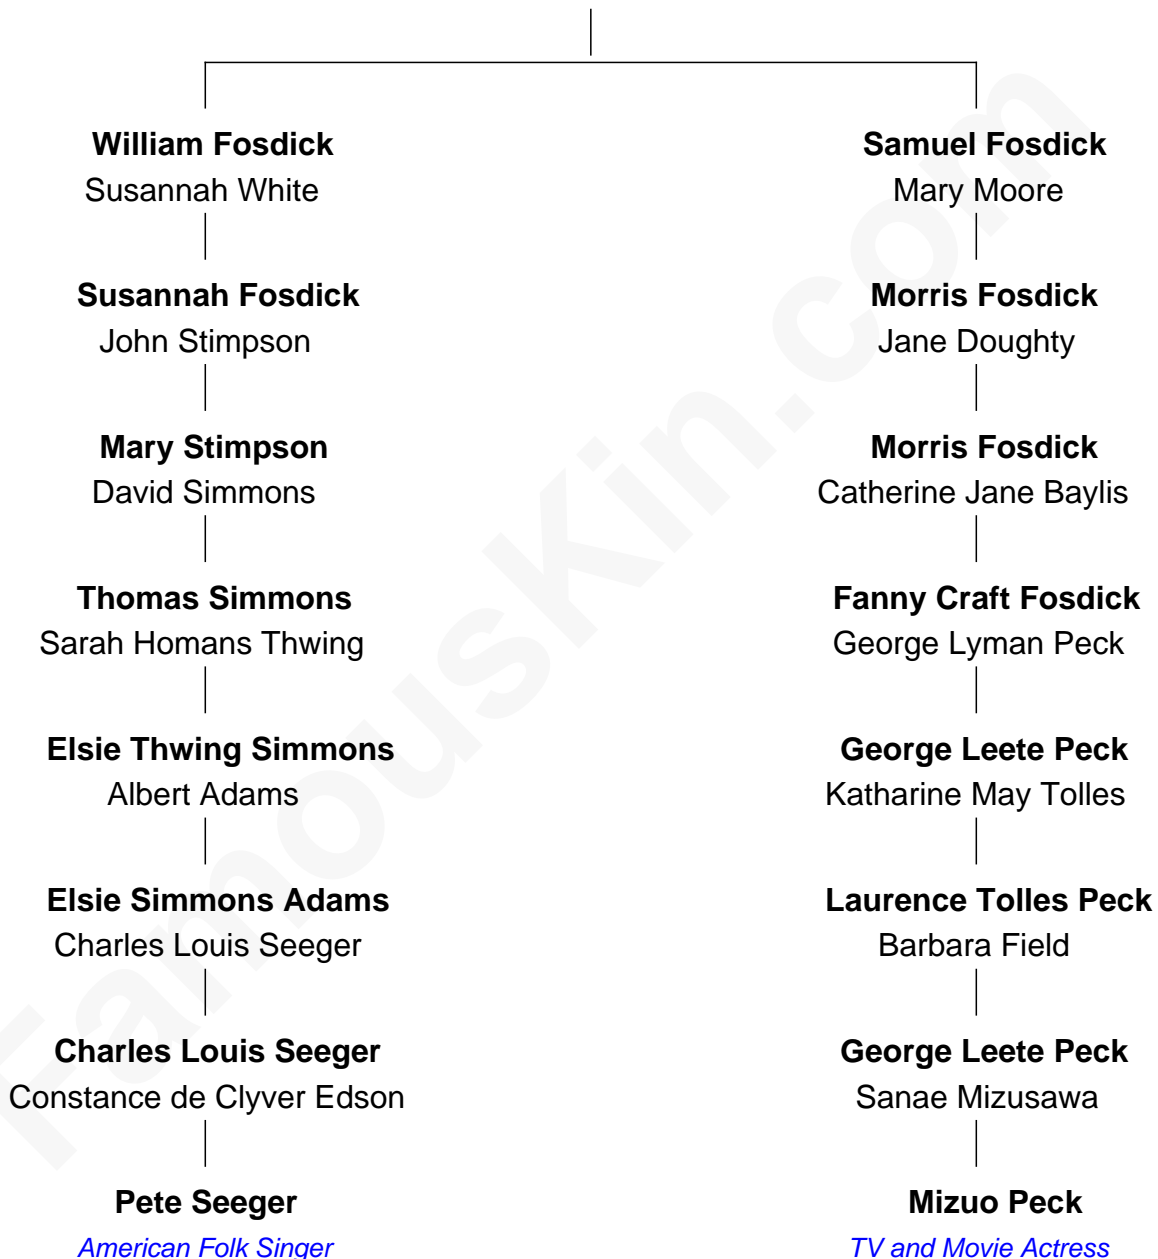

FamousKin.com Relationship Chart of

Pete Seeger

American Folk Singer

7th cousin of

Mizuo Peck

TV and Movie Actress

Samuel Fosdick

Susanna Turner

Mizuo Peck photo by [David Shankbone](#) (CC BY-SA 3.0)