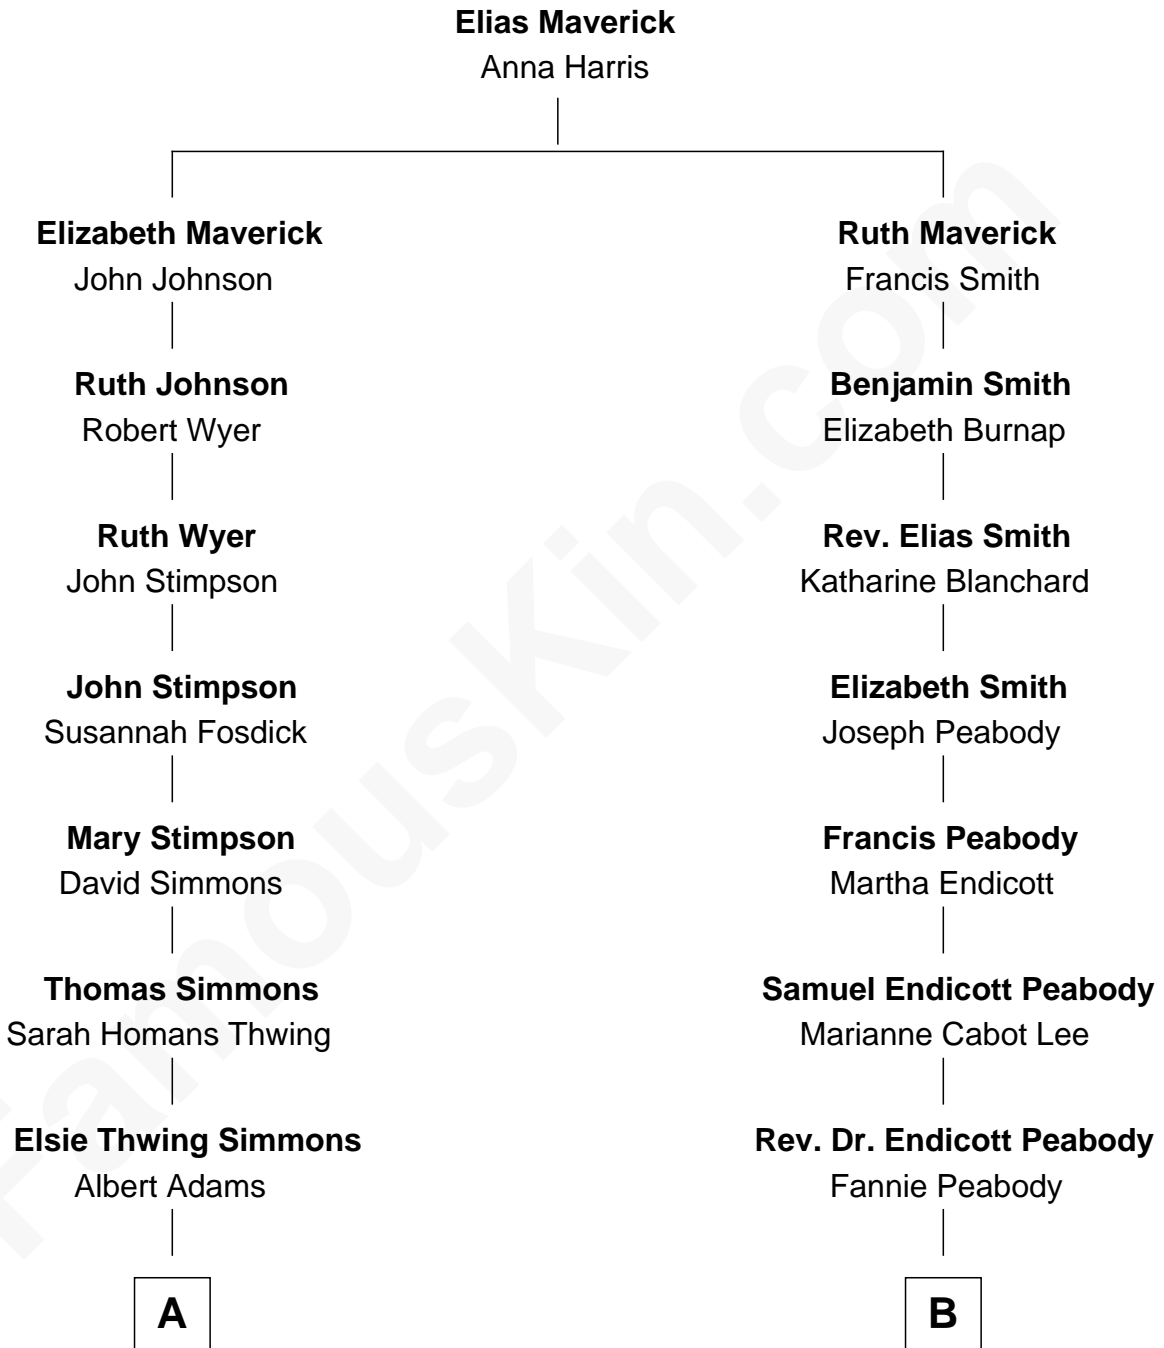

# FamousKin.com Relationship Chart of

**Pete Seeger**

*American Folk Singer*

8th cousin 1 time removed of

**Endicott Peabody**

*62nd Governor of Massachusetts*

FamousKin.com