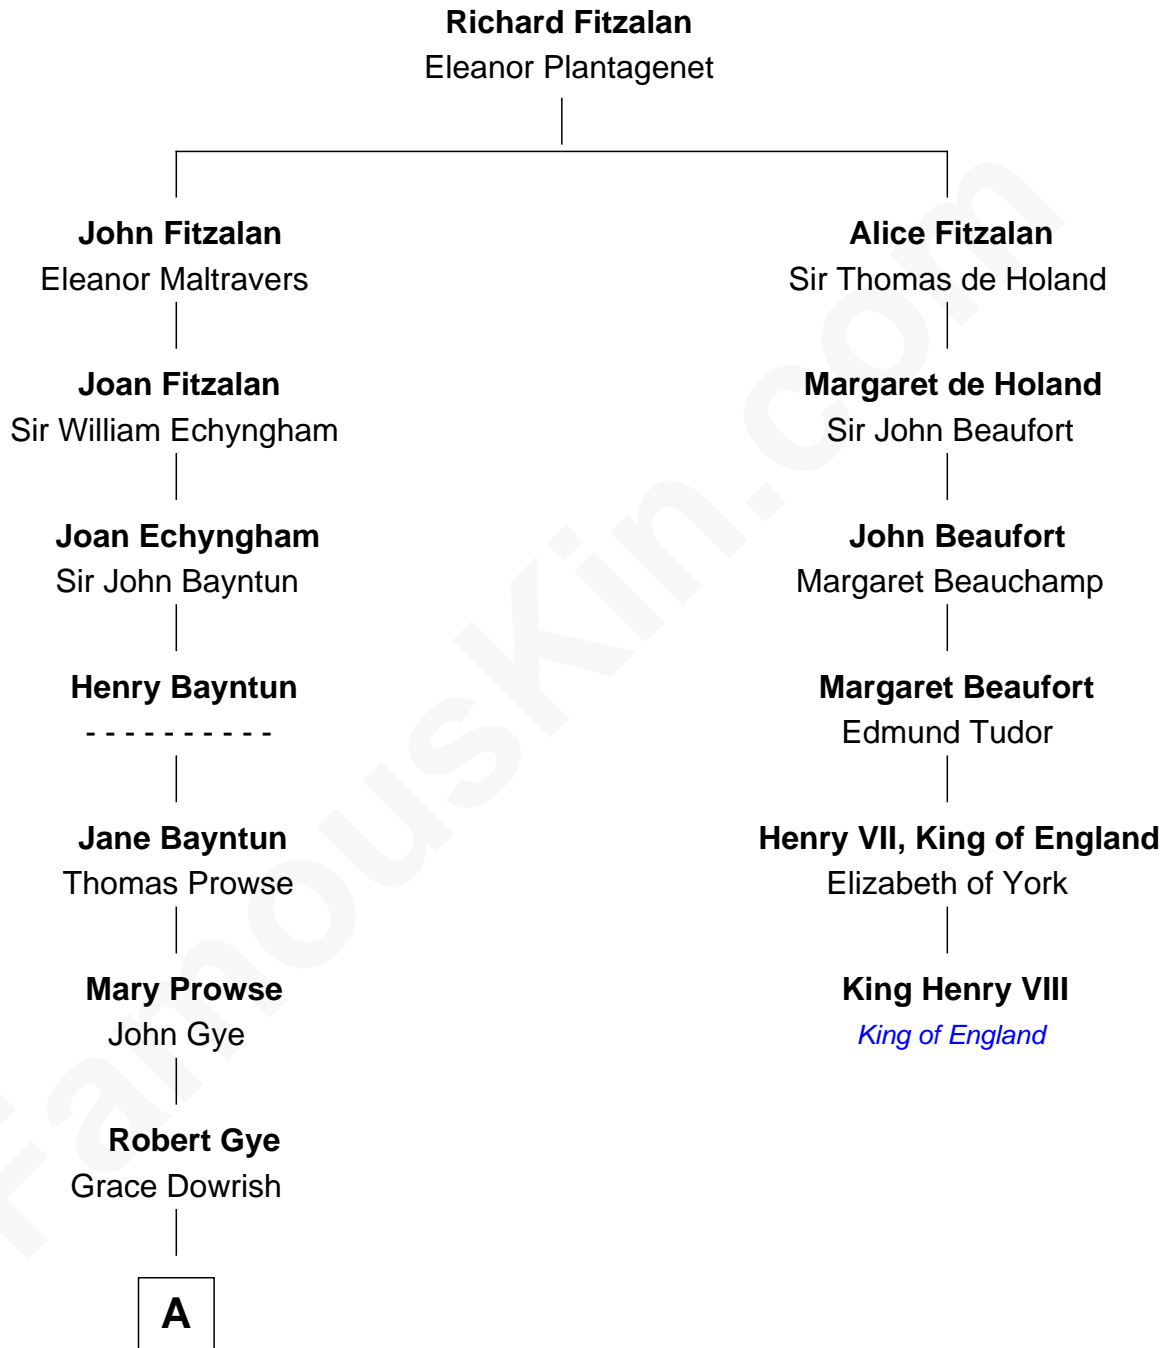

# FamousKin.com Relationship Chart of

**Pete Seeger**

*American Folk Singer*

5th cousin 13 times removed of

**King Henry VIII**

*King of England*

**A**

**Mary Gye**