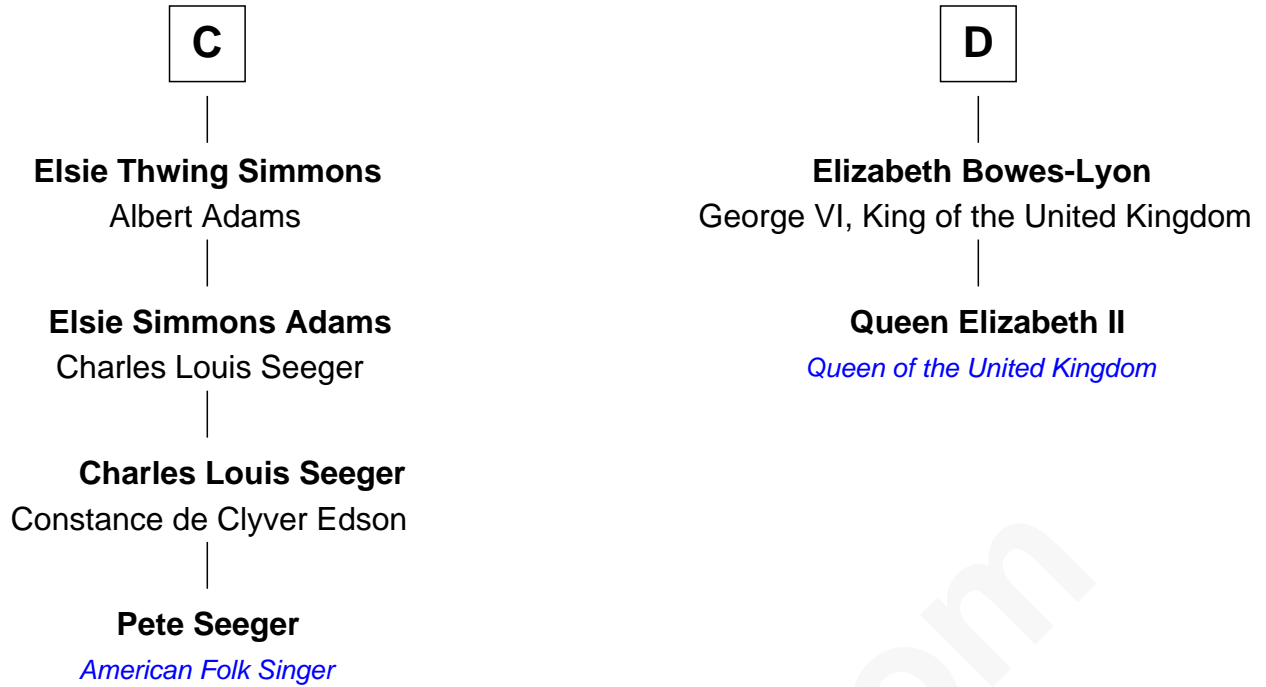

# FamousKin.com Relationship Chart of

**Pete Seeger**

*American Folk Singer*

18th cousin 2 times removed of

**Queen Elizabeth II**

*Queen of the United Kingdom*

**Sir Maurice de Berkeley**

Eve la Zouche

Maud FitzHugh

**Sir Ralph Bowes**

Margery Conyers

**Richard Bowes**

Elizabeth Aske

**B**

Elizabeth II photo by [Eric Draper](#)