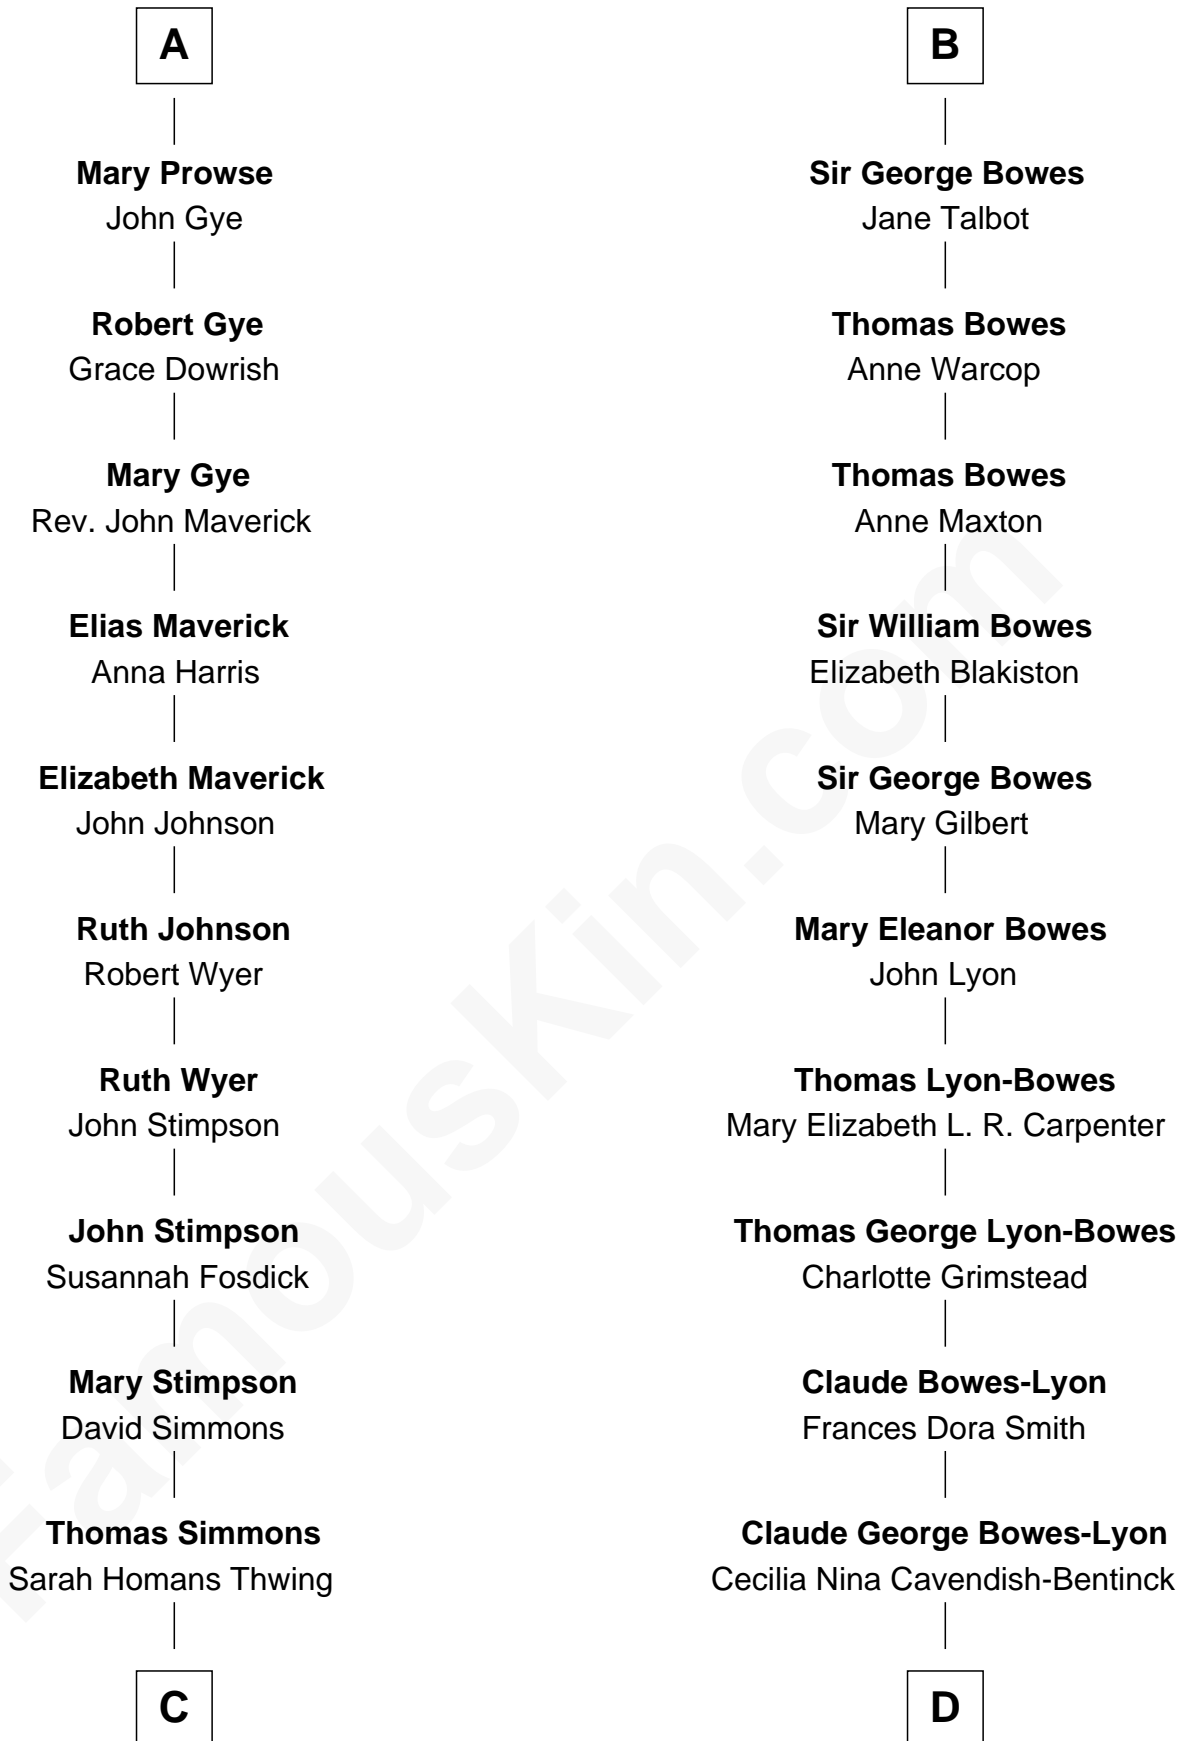

# FamousKin.com Relationship Chart of

**Pete Seeger**

*American Folk Singer*

18th cousin 2 times removed of

**Queen Elizabeth II**

*Queen of the United Kingdom*

**Sir Maurice de Berkeley**

Eve la Zouche

**Milicent de Berkeley**

John Maltravers

**Sir John Maltravers**

Gwenthin - - - - -

**Eleanor Maltravers**

John Fitzalan

**Joan Fitzalan**

Sir William Echyngam

**Joan Echyngam**

Sir John Bayntun

**Henry Bayntun**

- - - - -

**Jane Bayntun**

Thomas Prowse

**A**

**Isabel de Berkeley**

Maud FitzHugh

**Sir Ralph Bowes**

Margery Conyers

**Richard Bowes**

Elizabeth Aske

**B**

Elizabeth II photo by [Eric Draper](#)