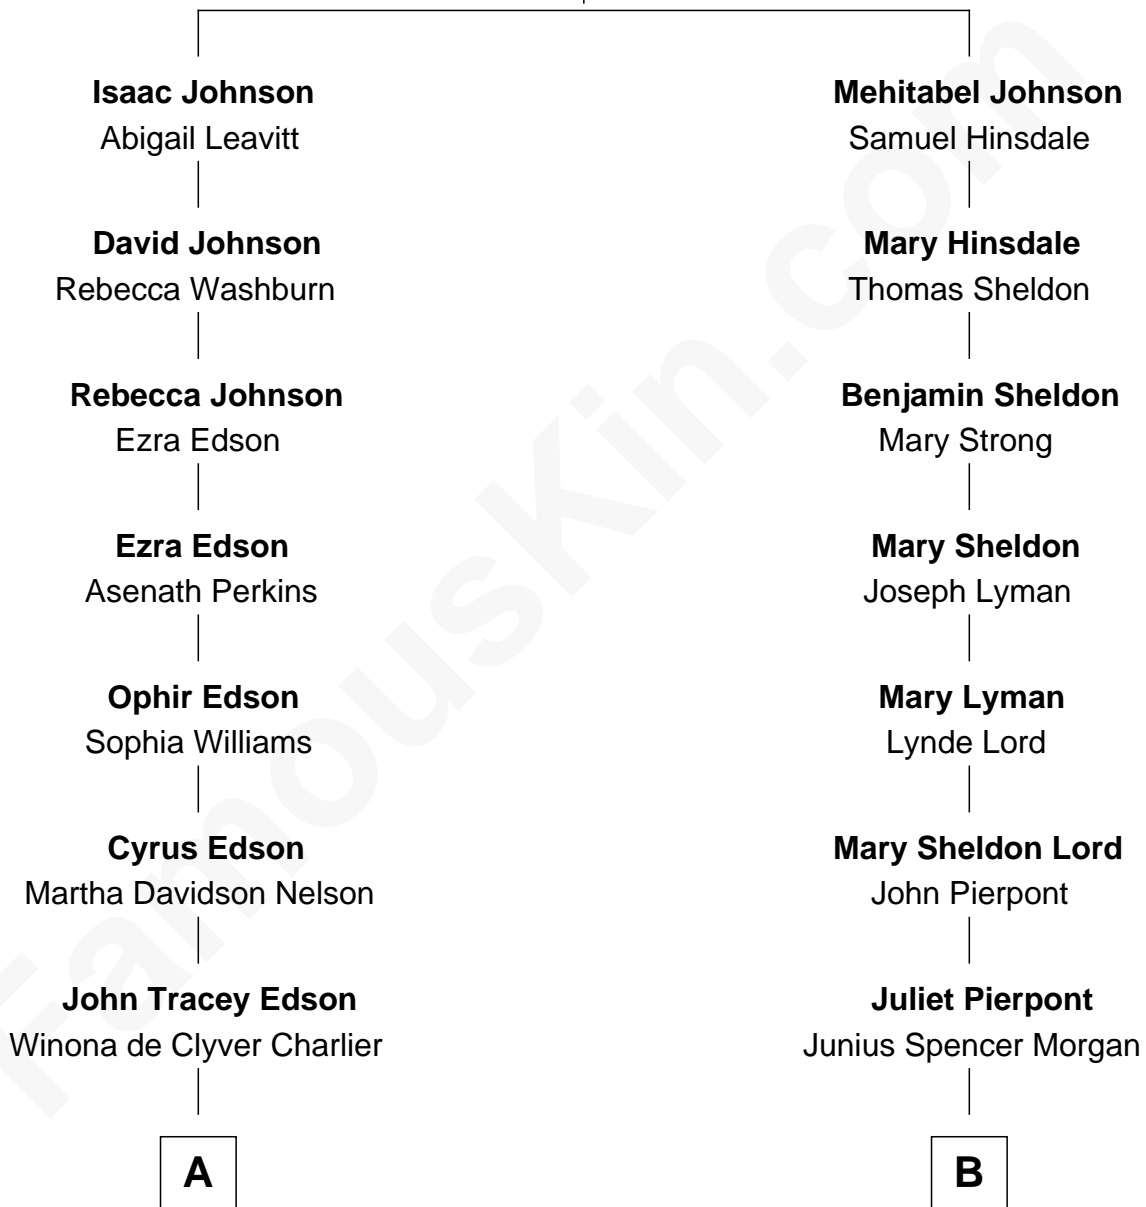

FamousKin.com Relationship Chart of

Pete Seeger

American Folk Singer

8th cousin 1 time removed of

Henry Sturgis Morgan

Co-Founder of Morgan Stanley

Humphrey Johnson

Ellen Cheney

FamousKin.com