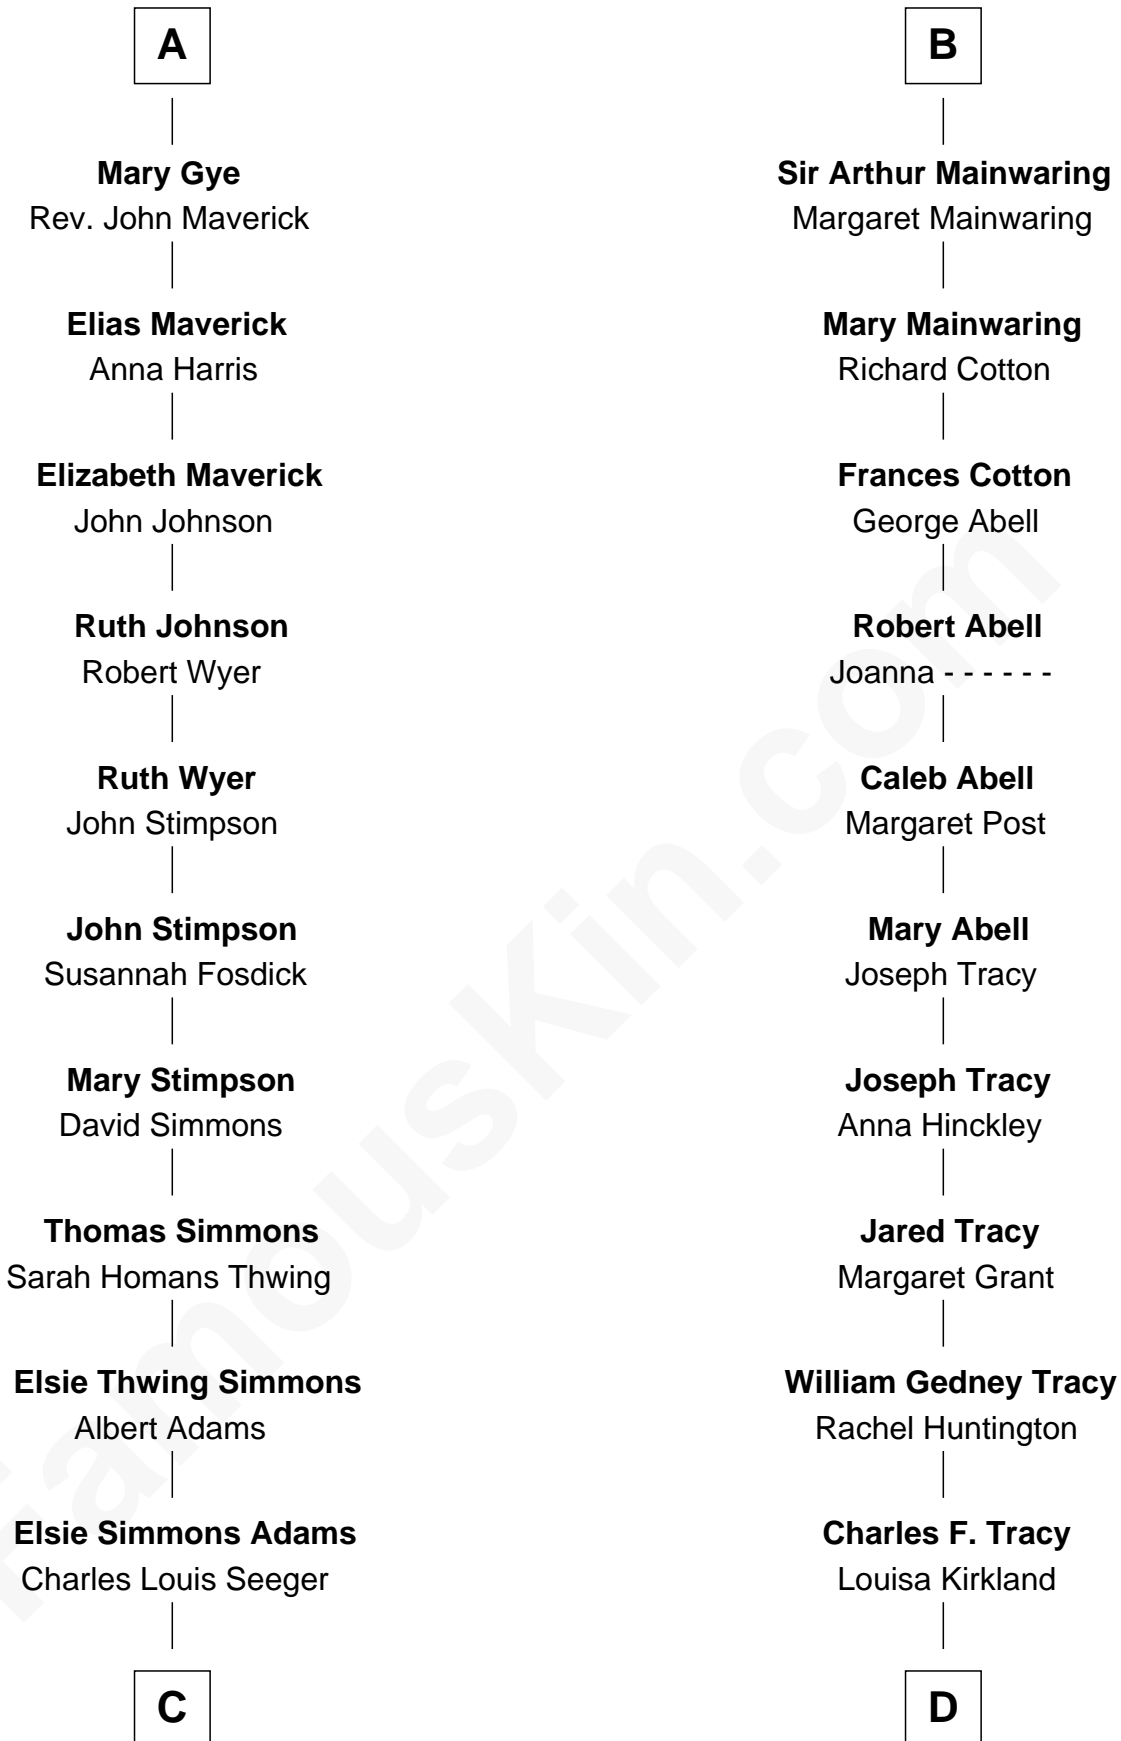

FamousKin.com Relationship Chart of

Pete Seeger

American Folk Singer

18th cousin of

J.P. Morgan, Jr.

American Banker and Philanthropist

Richard Fitzalan
Eleanor Plantagenet

John Fitzalan
Eleanor Maltravers

Joan Fitzalan
Sir William Echyngham

Joan Echyngham
Sir John Bayntun

Henry Bayntun

Jane Bayntun
Thomas Prowse

Mary Prowse
John Gye

Robert Gye
Grace Dowrish

A

Sir Richard Fitzalan
Elizabeth de Bohun

Joan Fitzalan
Sir William Beauchamp

Joan Beauchamp
James Butler

Elizabeth Butler
John Talbot

Ann Talbot
Sir Henry Vernon

Elizabeth Vernon
Sir Robert Corbet

Dorothy Corbet
Sir Richard Mainwaring

B

C