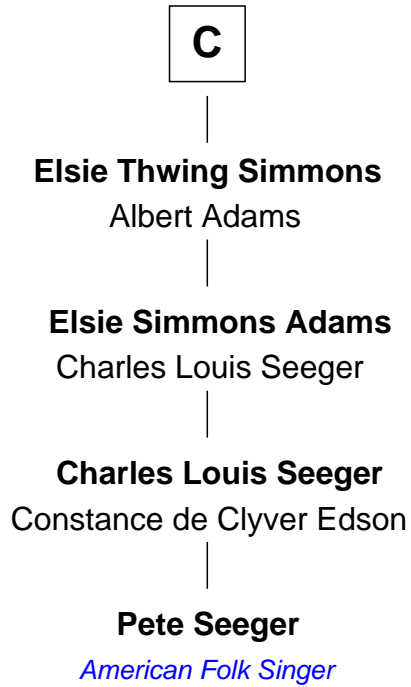

# FamousKin.com Relationship Chart of

**Pete Seeger**

*American Folk Singer*

16th cousin 4 times removed of

**J.P. Morgan, Jr.**

*American Banker and Philanthropist*

**Sir Maurice de Berkeley**

Eve la Zouche

FamousKin.com