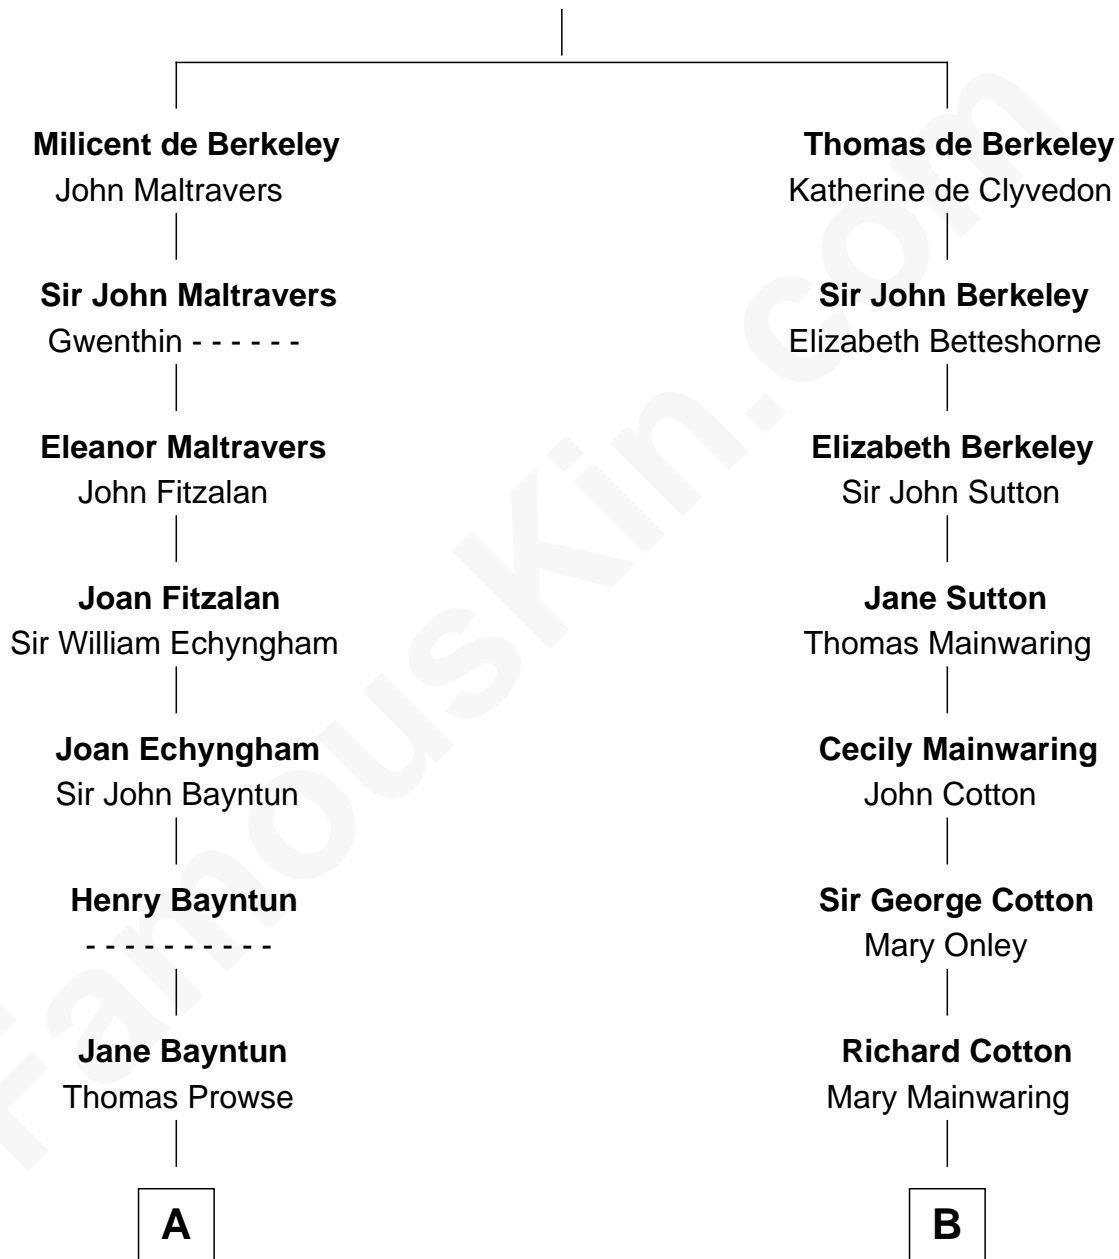

# FamousKin.com Relationship Chart of

**Pete Seeger**

*American Folk Singer*

16th cousin 4 times removed of

**J.P. Morgan, Jr.**

*American Banker and Philanthropist*

**Sir Maurice de Berkeley**

Eve la Zouche

FamousKin.com