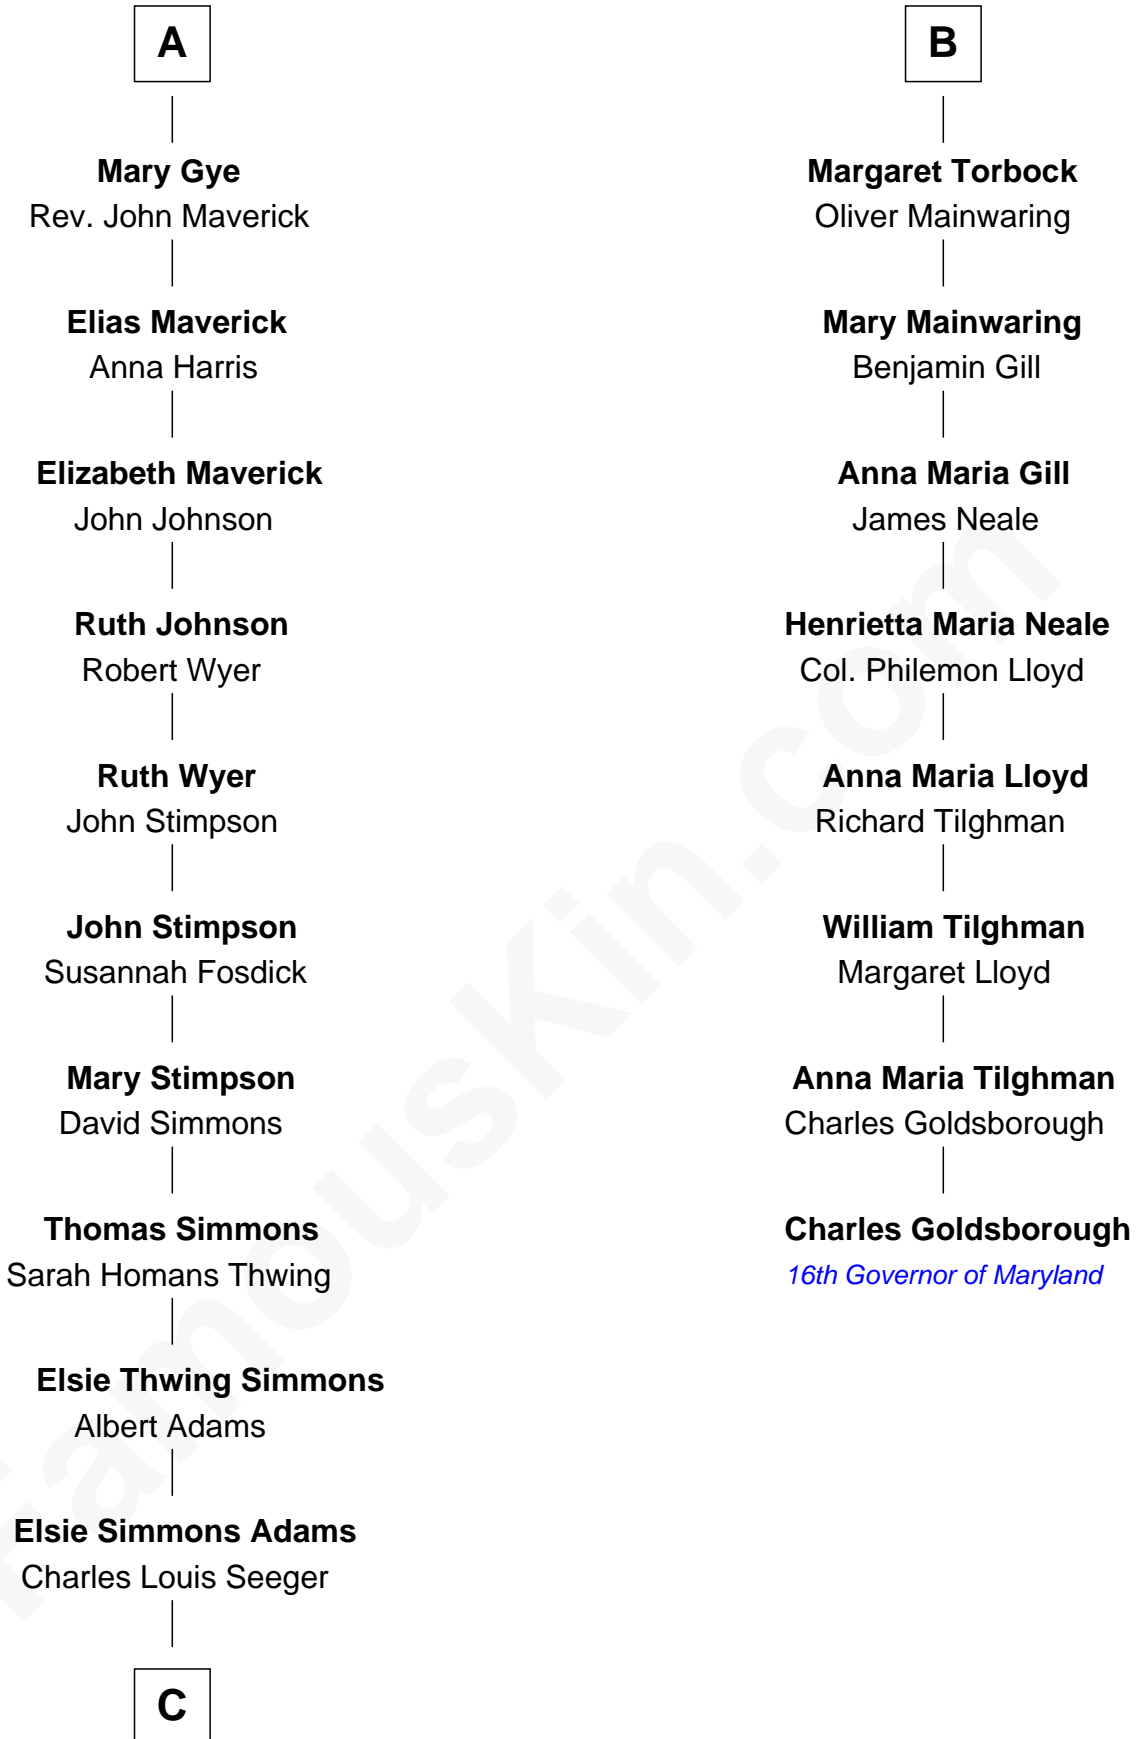

FamousKin.com Relationship Chart of

Pete Seeger

American Folk Singer

14th cousin 4 times removed of

Charles Goldsborough

16th Governor of Maryland

Richard Fitzalan
Eleanor Plantagenet

C

Charles Louis Seeger
Constance de Clyver Edson

Pete Seeger
American Folk Singer

FamousKin.com