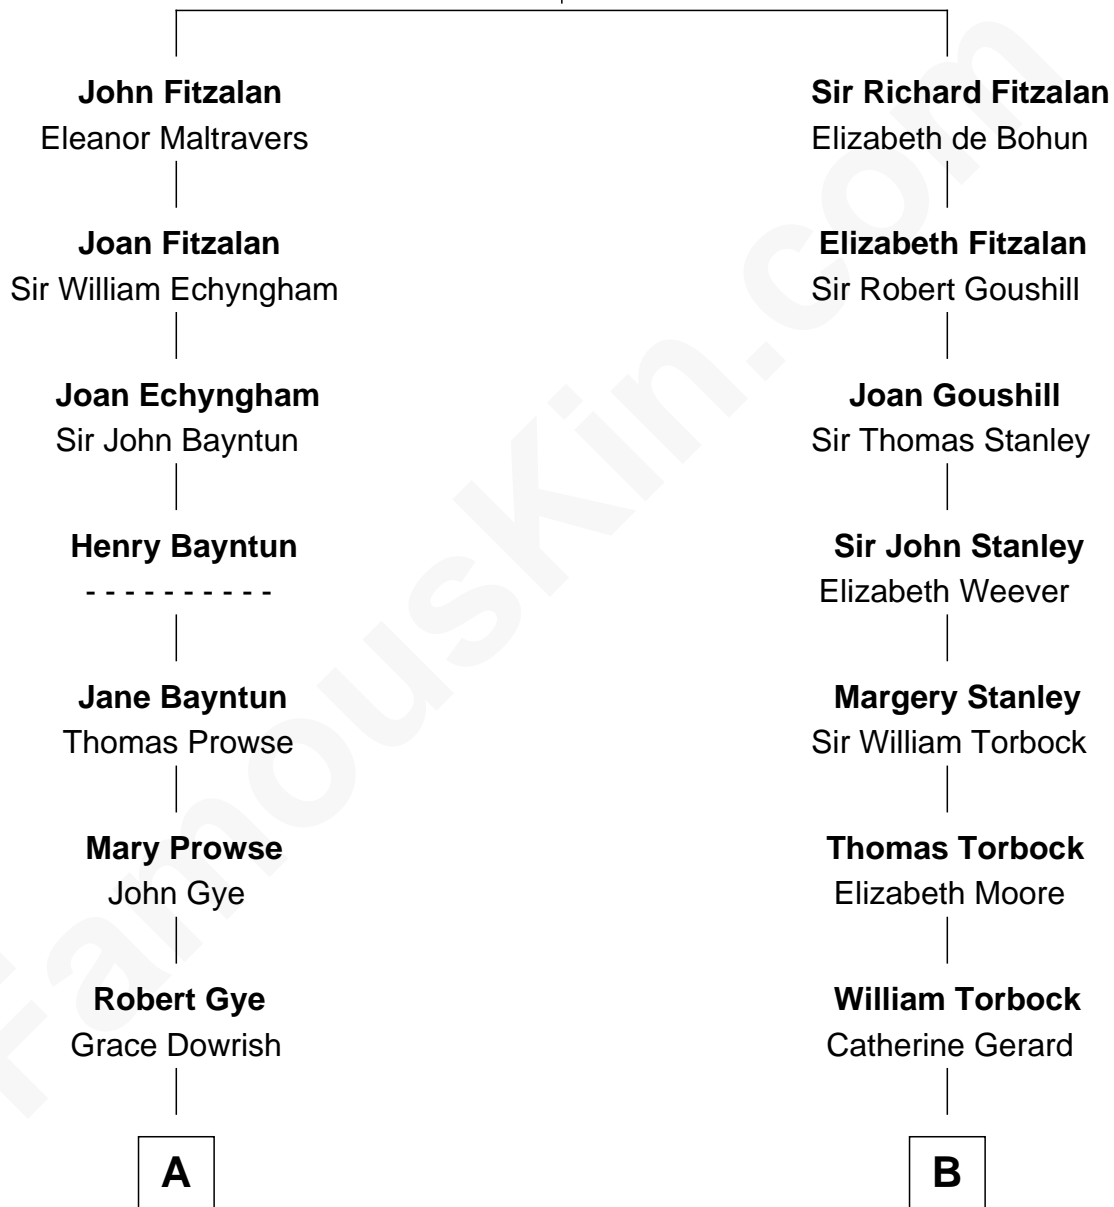

FamousKin.com Relationship Chart of

Pete Seeger

American Folk Singer

14th cousin 4 times removed of

Charles Goldsborough

16th Governor of Maryland

Richard Fitzalan
Eleanor Plantagenet

C

Charles Louis Seeger
Constance de Clyver Edson

Pete Seeger
American Folk Singer

FamousKin.com