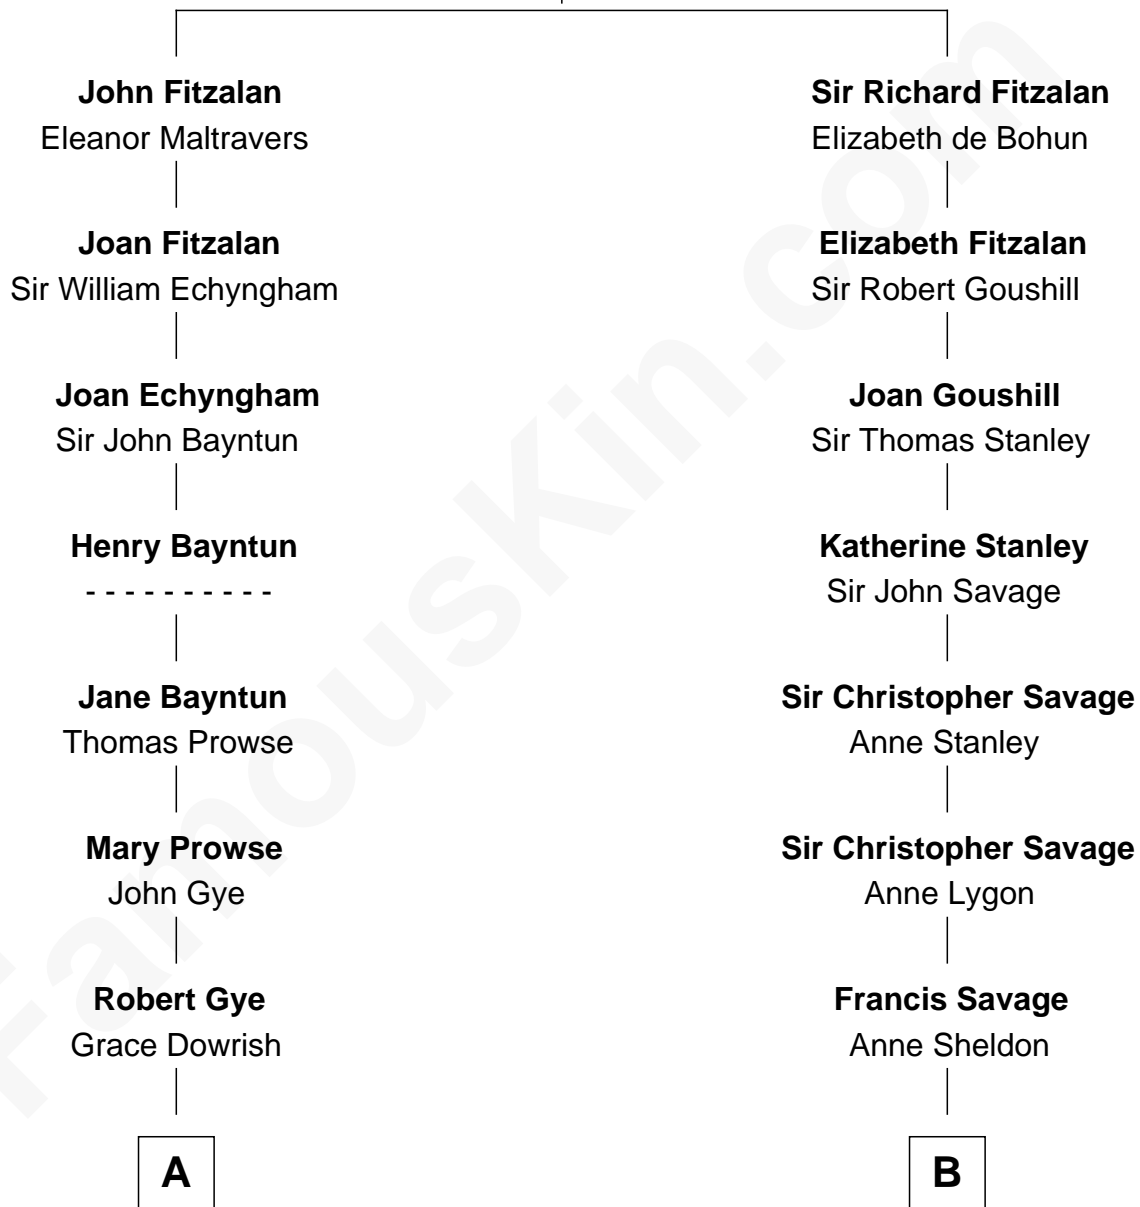

FamousKin.com Relationship Chart of

Pete Seeger

American Folk Singer

15th cousin 3 times removed of

Zachary Taylor

12th U.S. President

Richard Fitzalan
Eleanor Plantagenet

C

Charles Louis Seeger
Constance de Clyver Edson

Pete Seeger
American Folk Singer

FamousKin.com