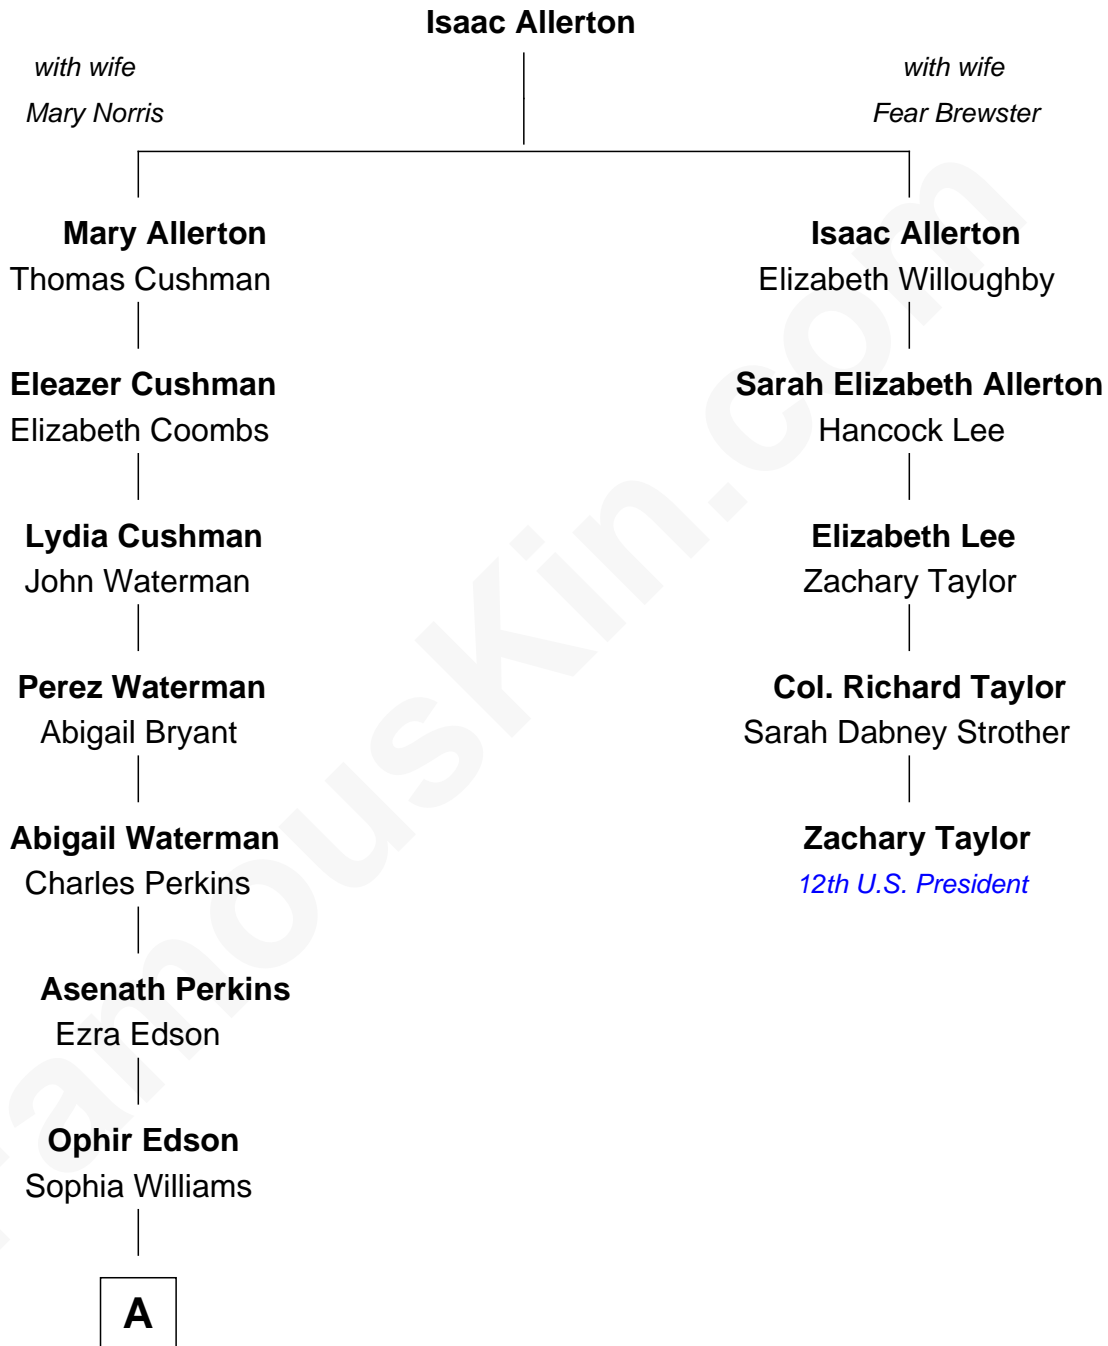

# FamousKin.com Relationship Chart of

**Pete Seeger**

*American Folk Singer*

4th cousin 6 times removed of

**Zachary Taylor**

*12th U.S. President*

**A**

—  
**Cyrus Edson**

Martha Davidson Nelson

—  
**John Tracey Edson**

Winona de Clyver Charlier

—  
**Constance de Clyver Edson**

Charles Louis Seeger

—  
**Pete Seeger**

*American Folk Singer*

FamousKin.com