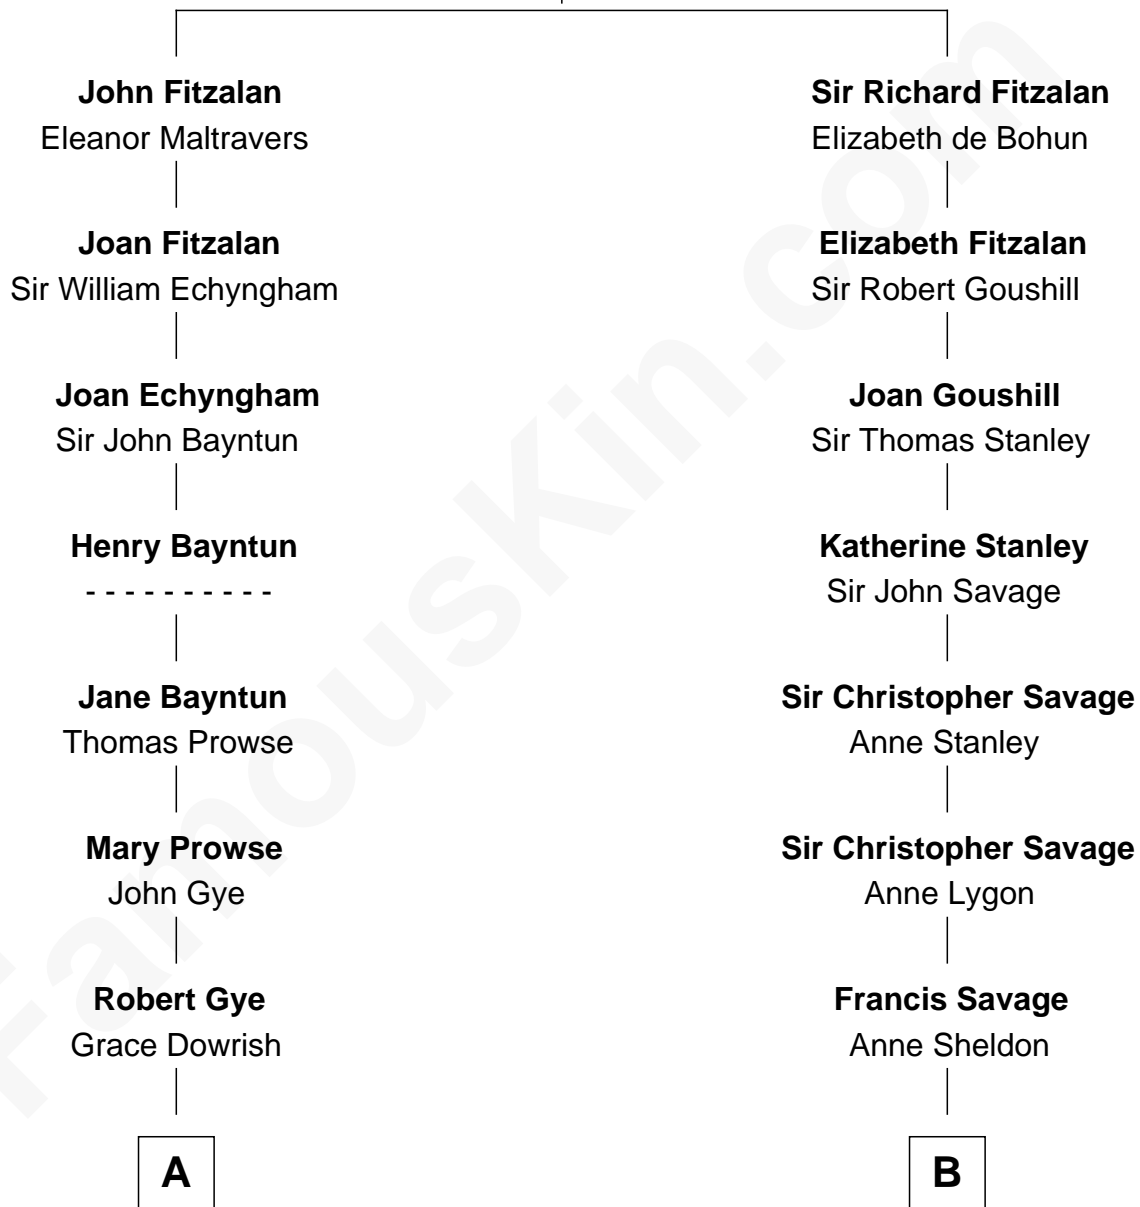

# FamousKin.com Relationship Chart of

**Pete Seeger**

*American Folk Singer*

18th cousin 1 time removed of

**William H. Macy**

*TV and Movie Actor*

**Richard Fitzalan**  
Eleanor Plantagenet

**C**

**Charles Louis Seeger**  
Constance de Clyver Edson

**Pete Seeger**  
*American Folk Singer*

**D**

**Mary Lois Everitt**  
Clement Overstreet

**Lois Elizabeth Overstreet**  
William Hall Macy

**William H. Macy**  
*TV and Movie Actor*