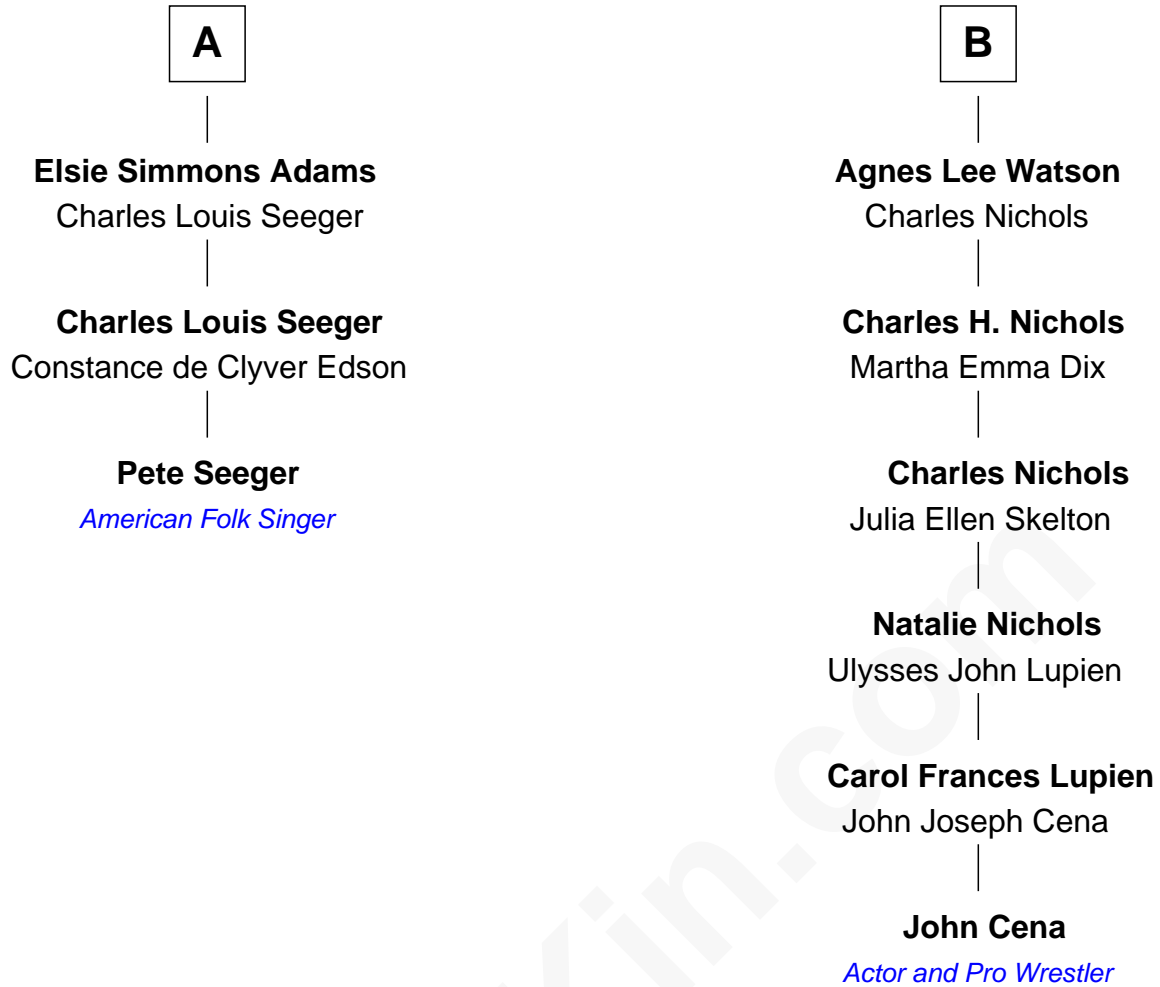

# FamousKin.com Relationship Chart of

**Pete Seeger**

*American Folk Singer*

9th cousin 3 times removed of

**John Cena**

*Movie Actor and WWE Pro Wrestler*

**George Lewis**

Mary Doggett

John Cena photo by [Edward Joseph Hersom II](#)