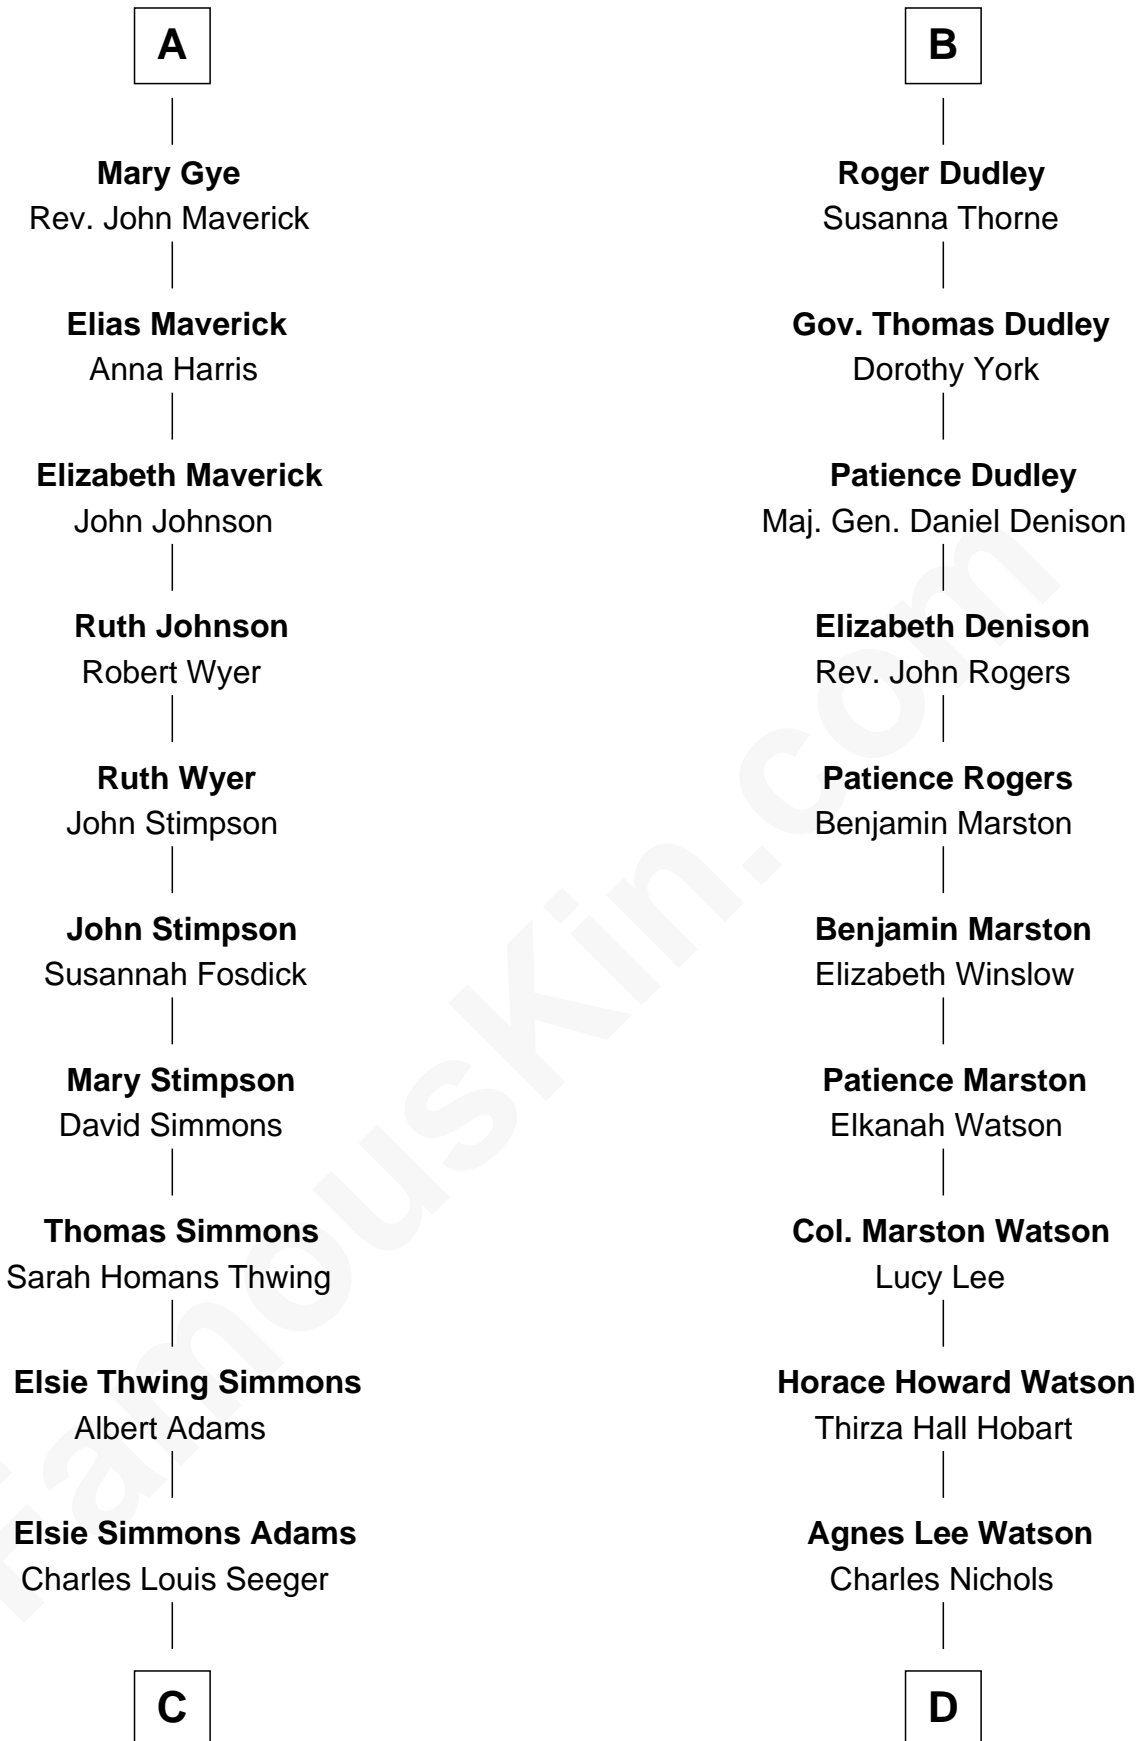

FamousKin.com Relationship Chart of

Pete Seeger

American Folk Singer

18th cousin 3 times removed of

John Cena

Movie Actor and WWE Pro Wrestler

Richard Fitzalan
Eleanor Plantagenet

John Fitzalan
Eleanor Maltravers

Joan Fitzalan
Sir William Echyngam

Joan Echyngam
Sir John Bayntun

Henry Bayntun

Jane Bayntun
Thomas Prowse

Mary Prowse
John Gye

Robert Gye
Grace Dowrish

A

Alice Fitzalan
Sir Thomas de Holand

Eleanor Holand
Edward Cherleton

Joyce Cherleton
Sir John Tiptoft

Joyce Tiptoft
Sir Edmund Sutton

Sir Edward Sutton
Cecily Willoughby

Sir John Sutton
Cecily Grey

Sir Henry Dudley
----- Ashton

Probable

B