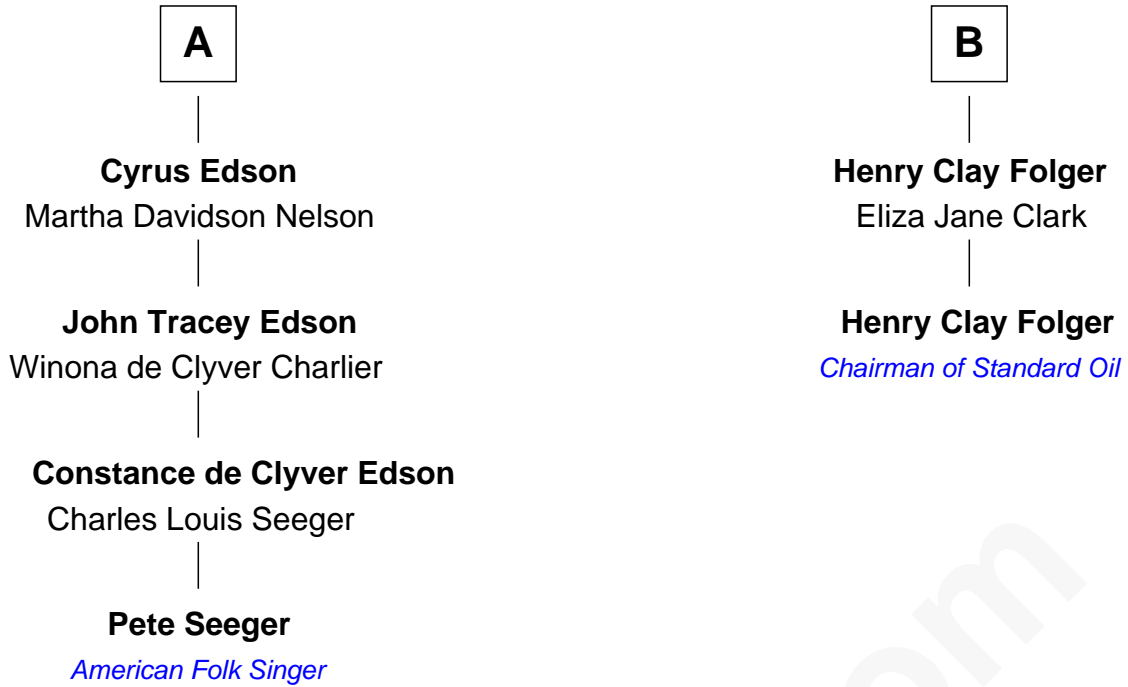

FamousKin.com Relationship Chart of

Pete Seeger

American Folk Singer

8th cousin 2 times removed of

Henry Clay Folger

Founder of Folger Shakespeare Library and Chairman of Standard Oil

Francis Cooke

Hester le Mahieu

FamousKin.com