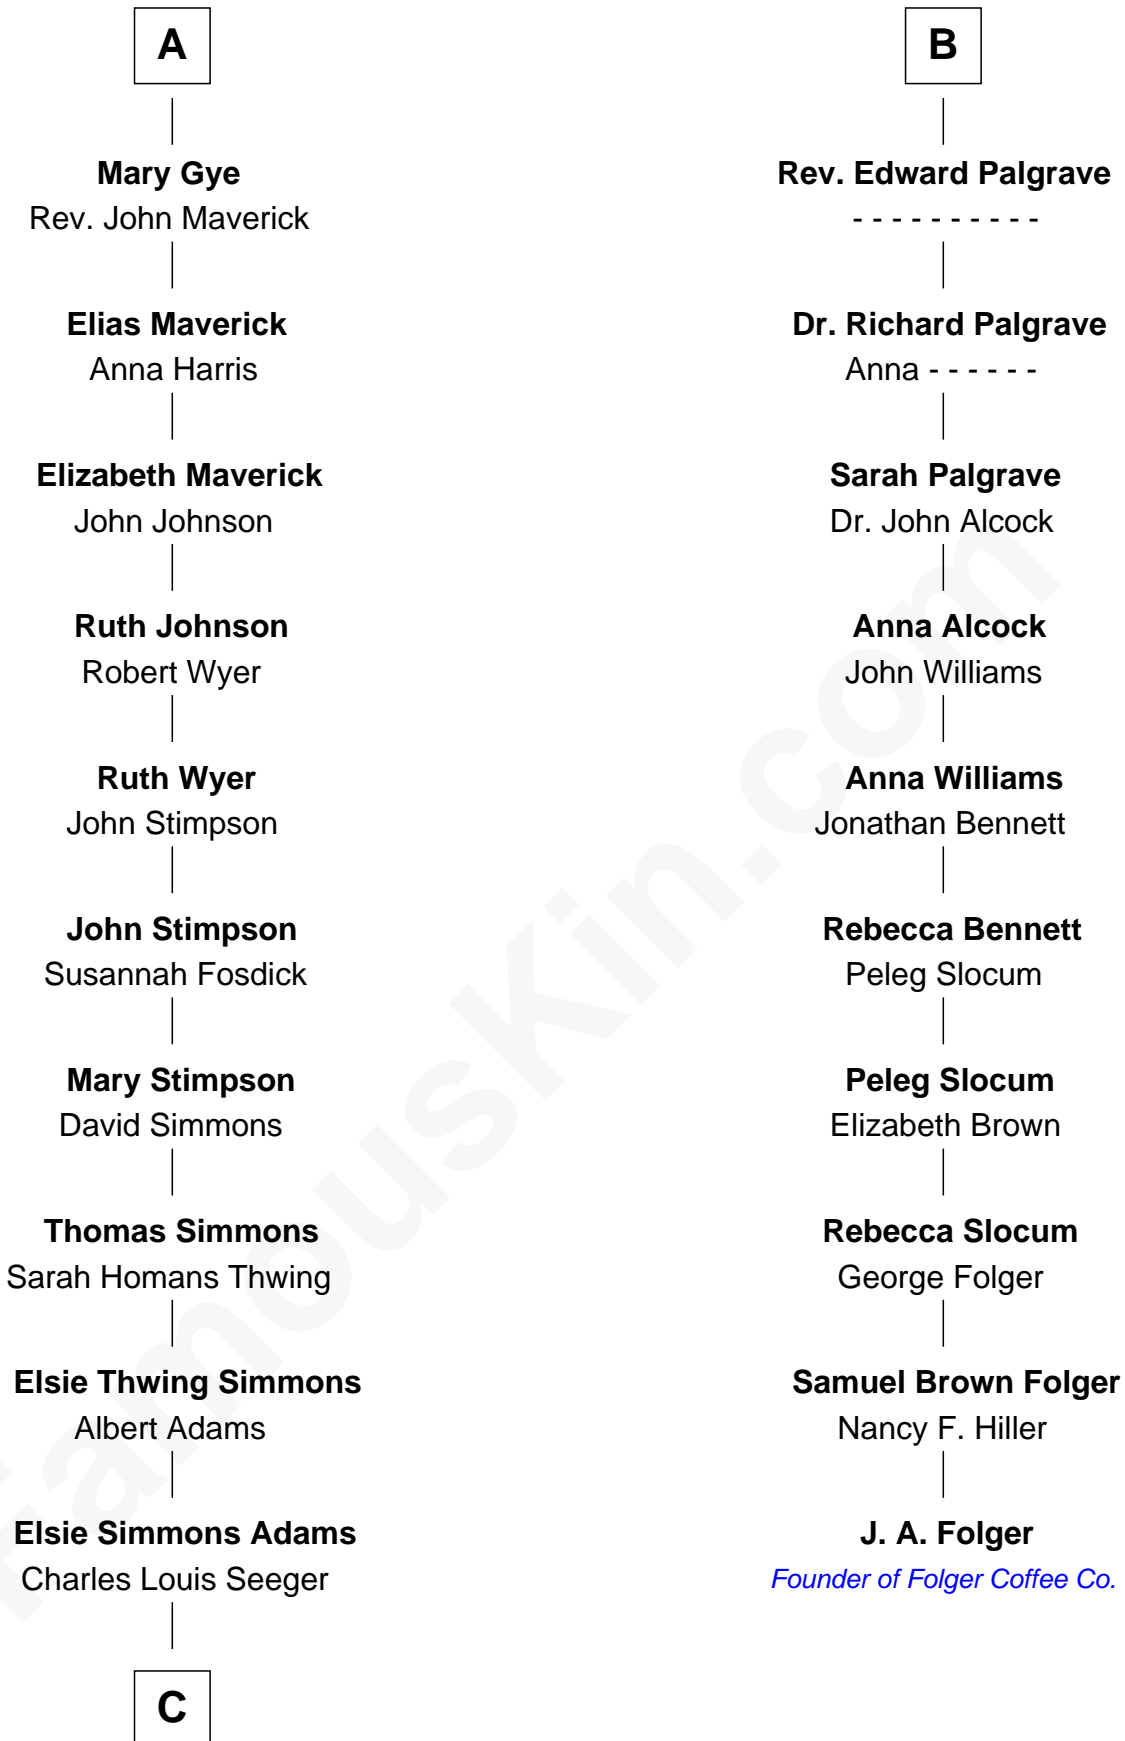

FamousKin.com Relationship Chart of

Pete Seeger

American Folk Singer

16th cousin 2 times removed of

J. A. Folger

Founder of Folger Coffee Company

Richard Fitzalan
Eleanor Plantagenet

C

Charles Louis Seeger
Constance de Clyver Edson

Pete Seeger
American Folk Singer

FamousKin.com