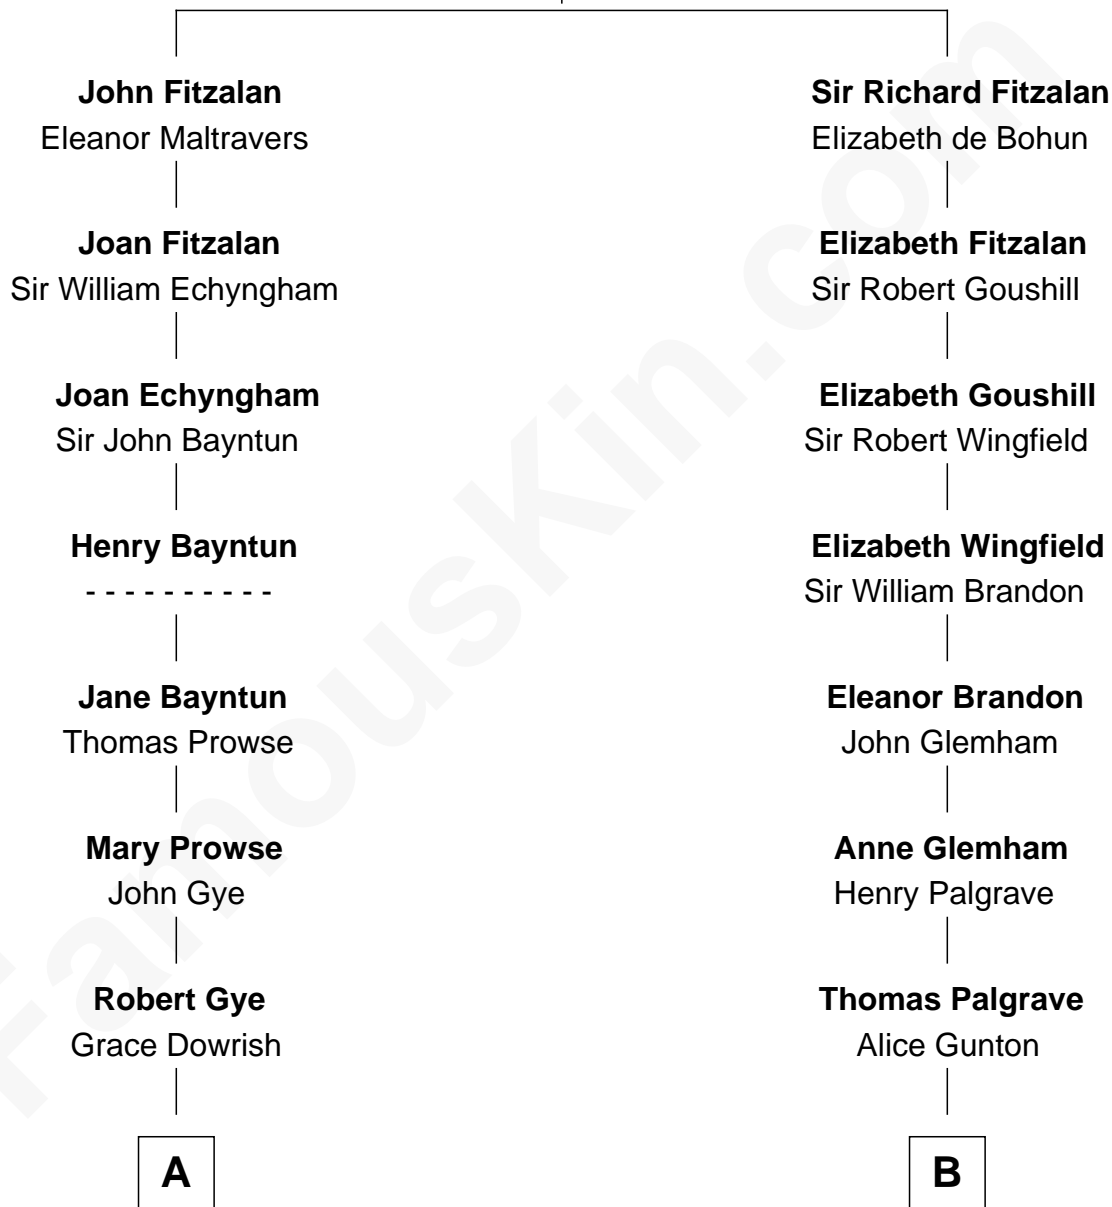

FamousKin.com Relationship Chart of

Pete Seeger

American Folk Singer

16th cousin 2 times removed of

J. A. Folger

Founder of Folger Coffee Company

Richard Fitzalan
Eleanor Plantagenet

C

Charles Louis Seeger
Constance de Clyver Edson

Pete Seeger
American Folk Singer

FamousKin.com