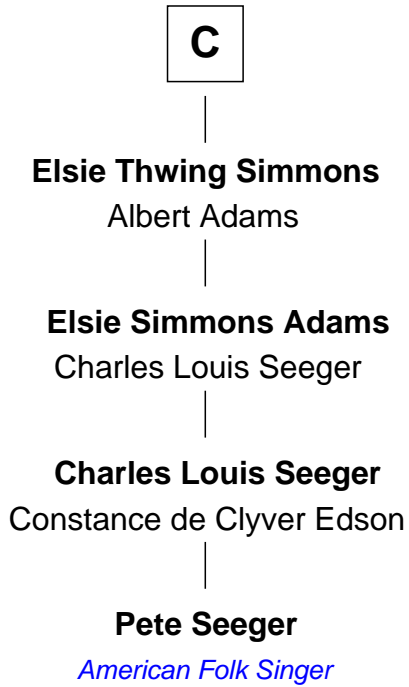

FamousKin.com Relationship Chart of

Pete Seeger

American Folk Singer

16th cousin 4 times removed of

Samuel Howard

Boston Tea Party Participant

Isabella de Beauchamp

with husband
Sir Patrick de Chaworth

Sir Richard Sergeaux

Joan Echyngam

Sir John Bayntun

Alice Sergeaux

Sir Richard de Vere

Henry Bayntun

Sir John de Vere

Elizabeth Howard

Jane Bayntun

Thomas Prowse

Joan de Vere

Sir William Norreys

A

B

FamousKin.com