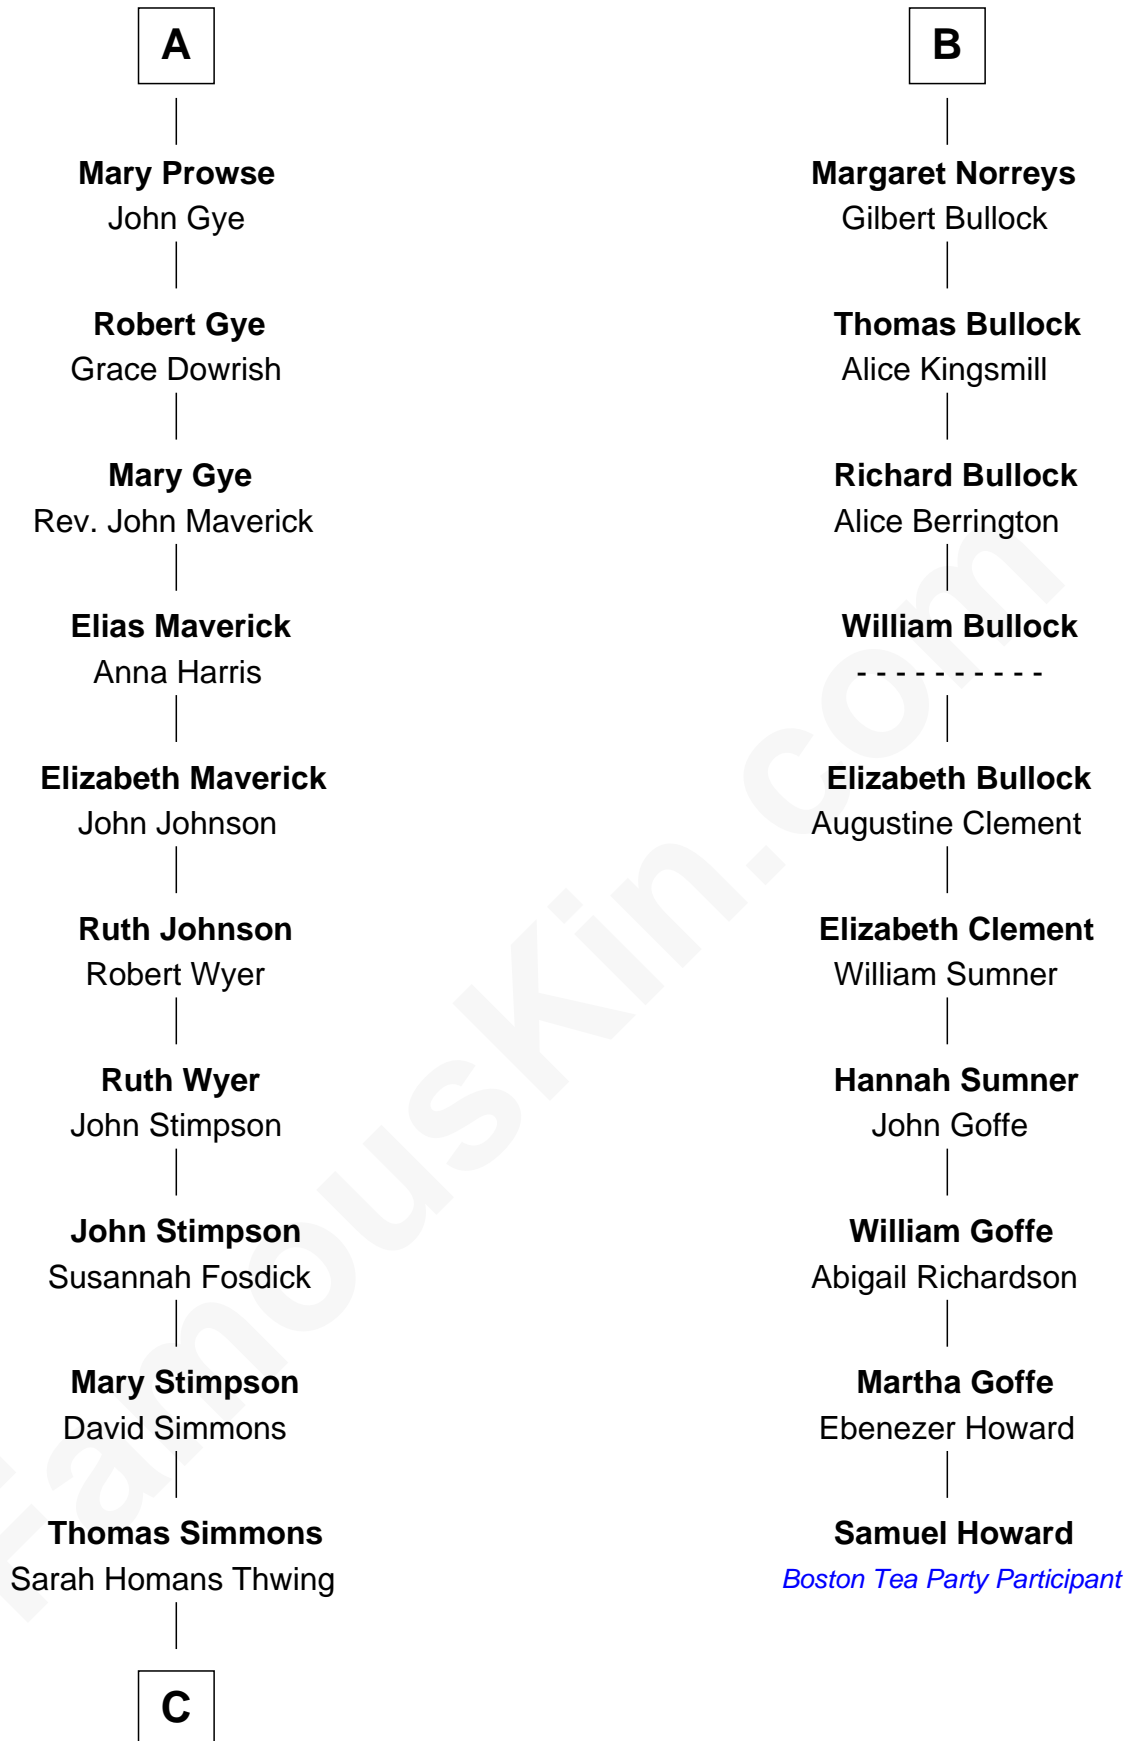

FamousKin.com Relationship Chart of

Pete Seeger

American Folk Singer

16th cousin 4 times removed of

Samuel Howard

Boston Tea Party Participant

Isabella de Beauchamp

with husband
Sir Patrick de Chaworth

Richard Fitzalan

John Fitzalan

Eleanor Maltravers

Sir Edmund Fitzalan

Sibyl de Montagu

Joan Fitzalan

Sir William Echyngam

Philippe Fitzalan

Jane Bayntun

Thomas Prowse

Joan de Vere

Sir William Norreys

A

B

FamousKin.com