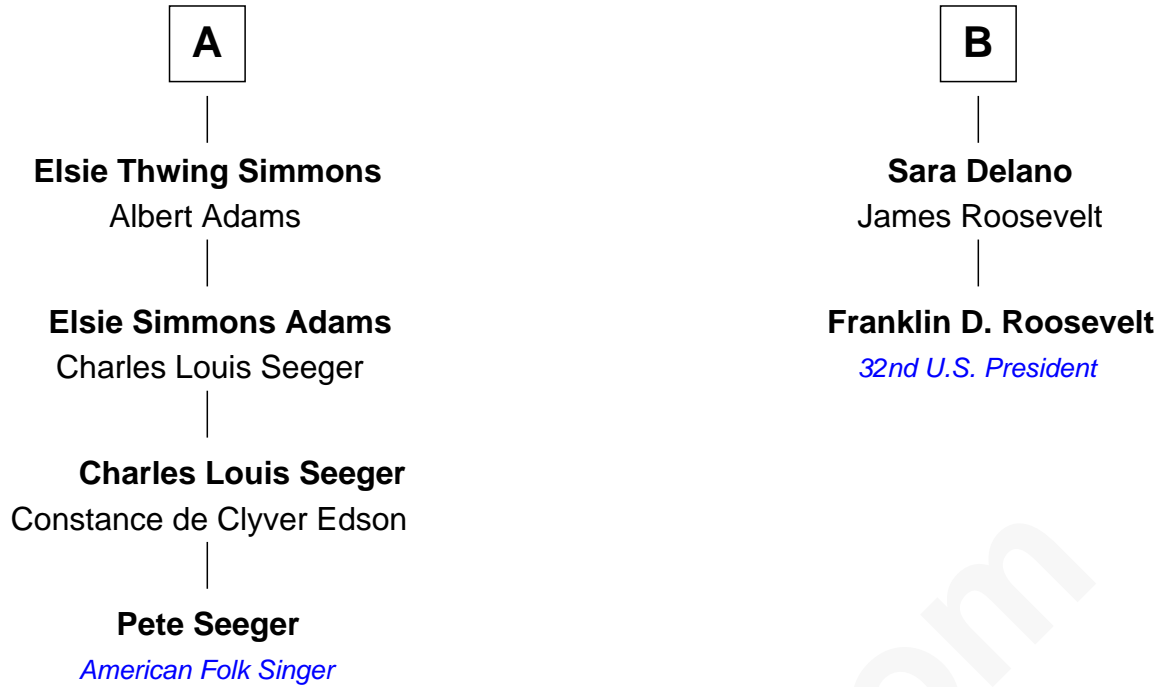

# FamousKin.com Relationship Chart of

**Pete Seeger**

*American Folk Singer*

8th cousin 2 times removed of

**Franklin D. Roosevelt**

*32nd U.S. President*

**Thomas Ford**  
Elizabeth Charde

FamousKin.com