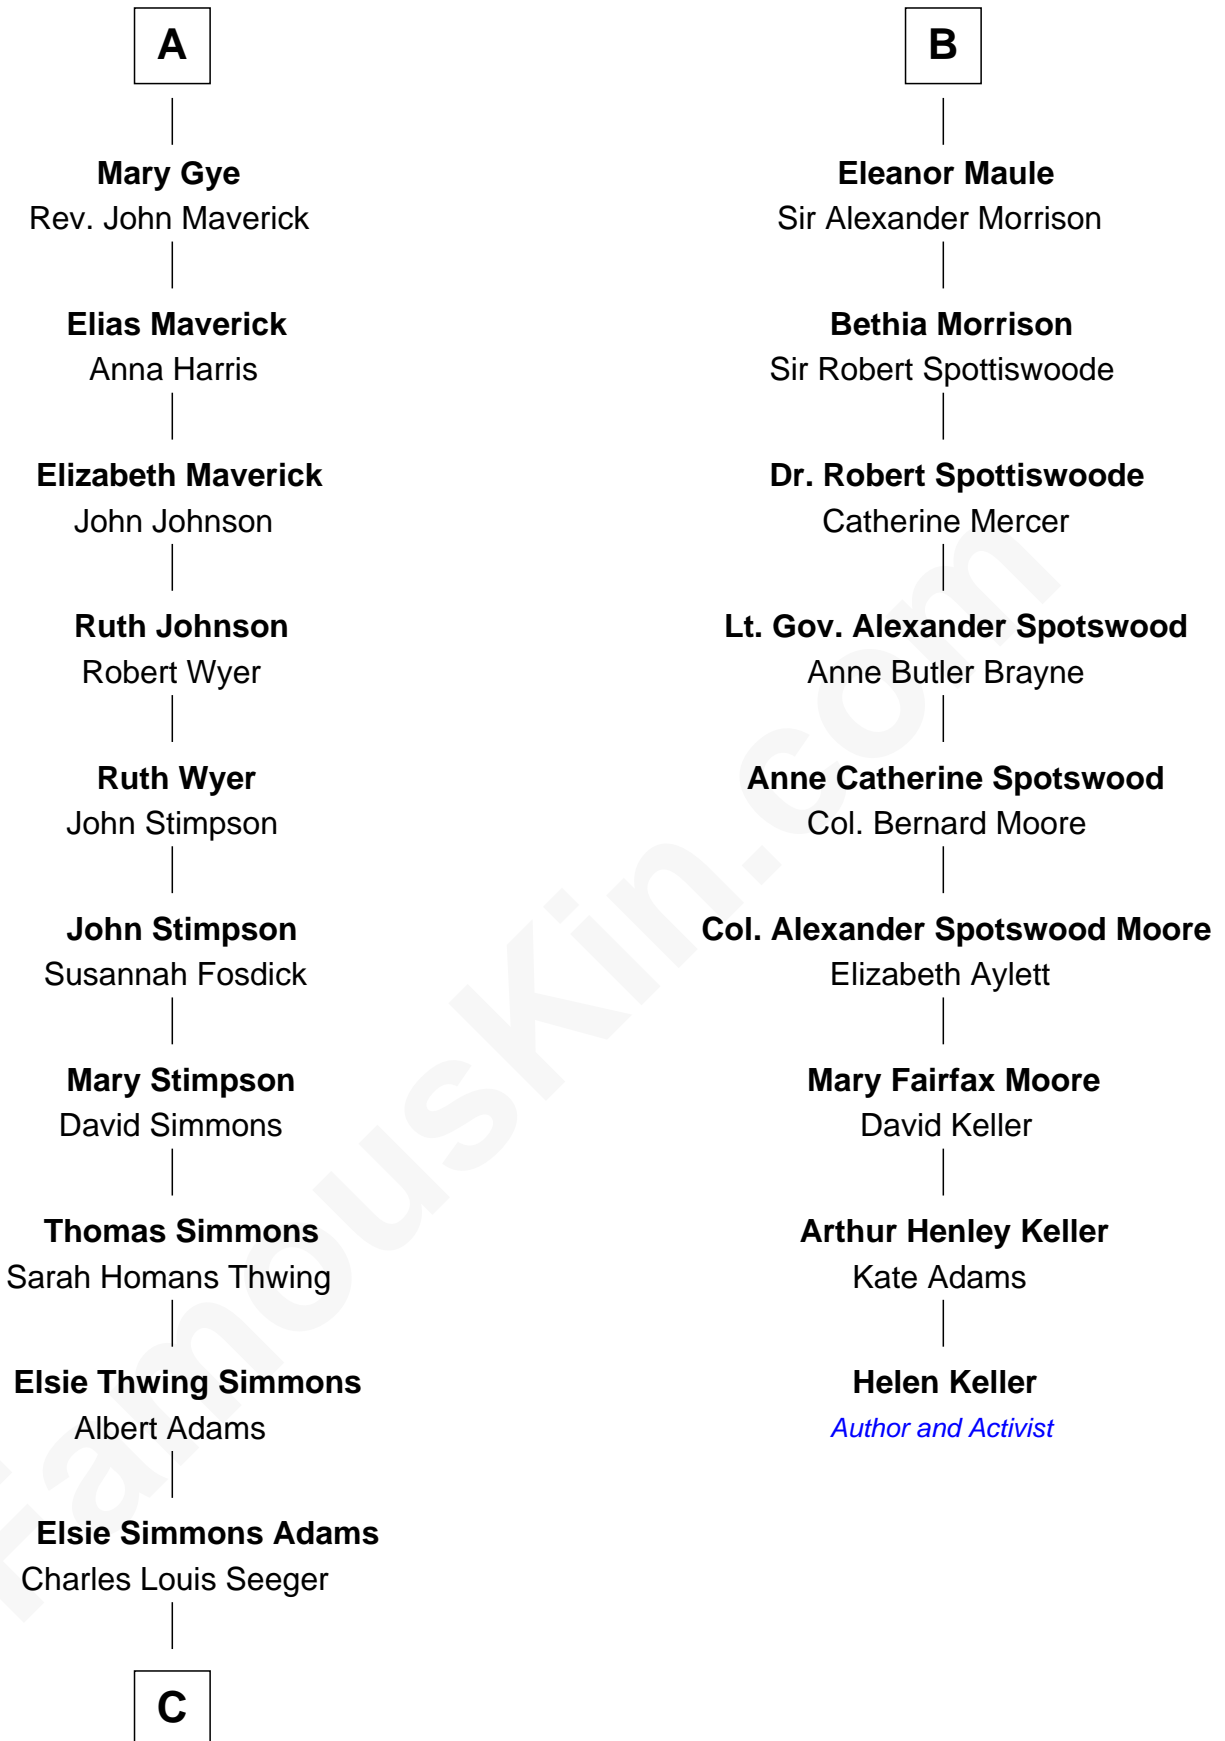

FamousKin.com Relationship Chart of

Pete Seeger

American Folk Singer

15th cousin 3 times removed of

Helen Keller

Author and Activist

Richard Fitzalan
Eleanor Plantagenet

John Fitzalan
Eleanor Maltravers

Joan Fitzalan
Sir William Echyngnam

Joan Echyngnam
Sir John Bayntun

Henry Bayntun

Jane Bayntun
Thomas Prowse

Mary Prowse
John Gye

Robert Gye
Grace Dowrish

A

Alice Fitzalan
Sir Thomas de Holand

Margaret de Holand
Sir John Beaufort

Joan Beaufort
Sir James Stewart

John Stewart
Eleanor Sinclair

Jean Stewart
James Arbuthnott

Isabel Arbuthnott
Sir Robert Maule

William Maule
Bethia Guthrie

B

C

Charles Louis Seeger
Constance de Clyver Edson

Pete Seeger
American Folk Singer

FamousKin.com