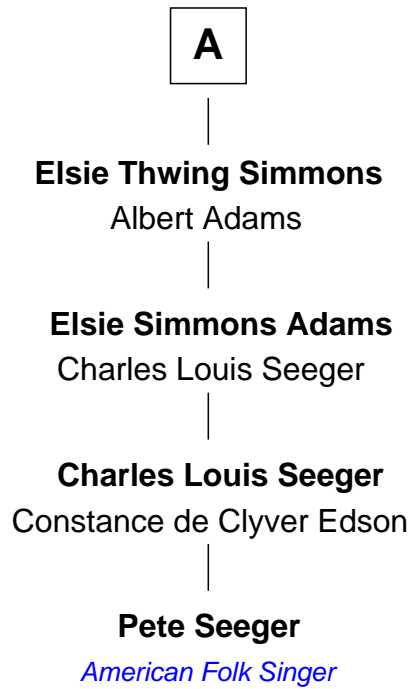

FamousKin.com Relationship Chart of

Pete Seeger

American Folk Singer

8th great-grandnephew of

Edward Clap

(c1609 - 1664/5) Hopewell passenger 1635

William Clap

Joan Channon

Roger Clap

Joanna Ford

Samuel Clap

Hannah Leeds

Samuel Clap

Mary Paul

Rev. Supply Clap

Martha Fowle

Martha Clap

James Thwing

Samuel Thwing

Sarah Homans

Sarah Homans Thwing

Thomas Simmons

A

Edward Clap

Hopewell passenger 1635

FamousKin.com