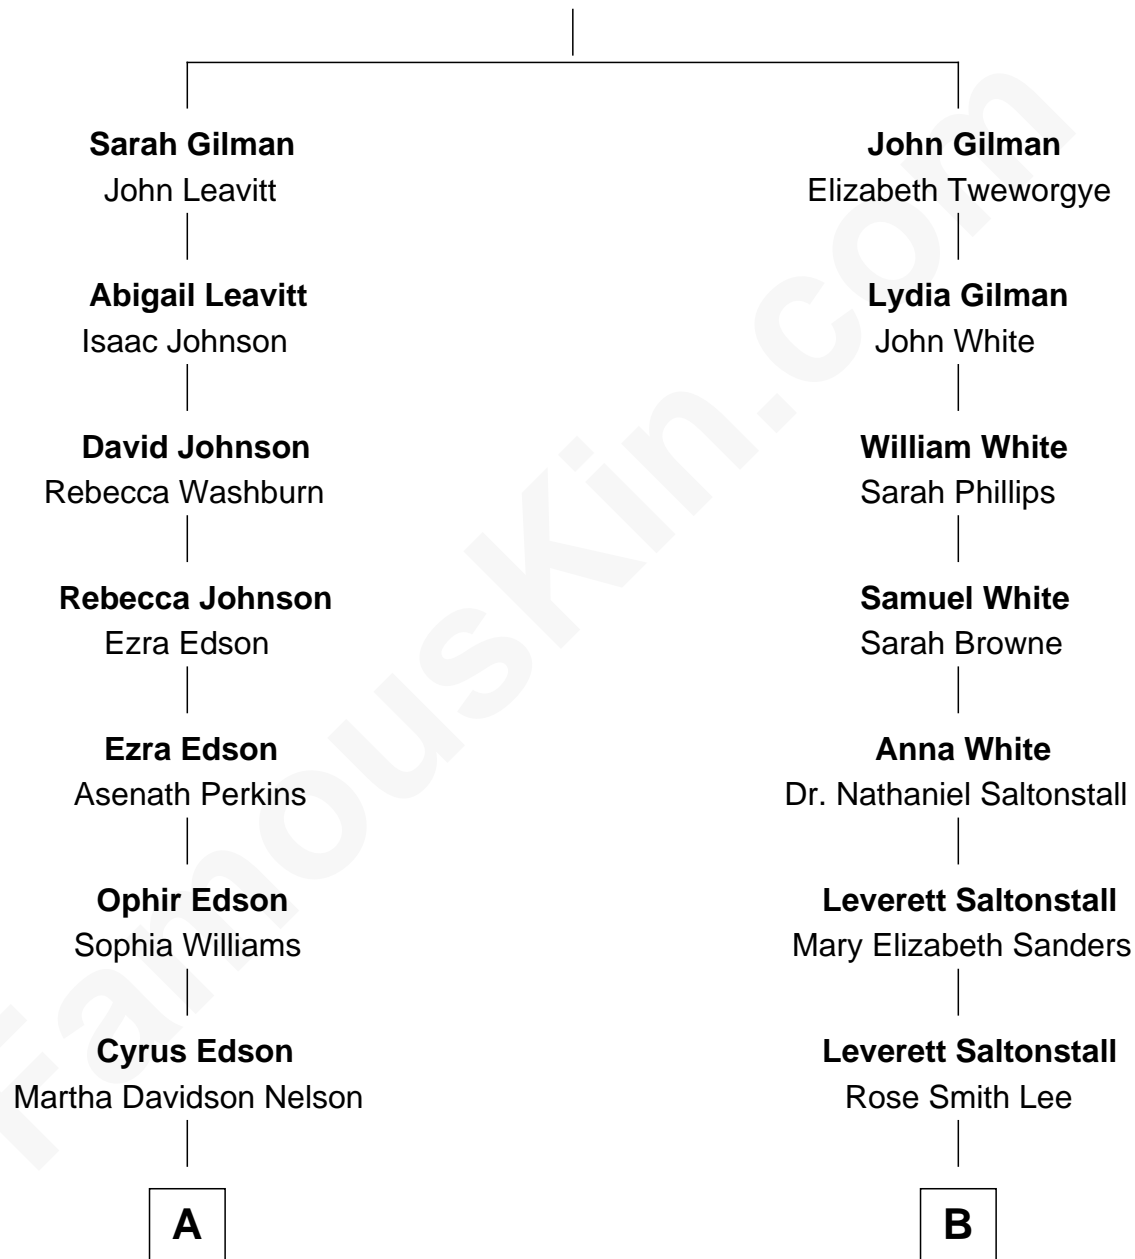

FamousKin.com Relationship Chart of

Pete Seeger

American Folk Singer

8th cousin 1 time removed of

Leverett Saltonstall

55th Governor of Massachusetts

Edward Gilman

Mary Clark

FamousKin.com