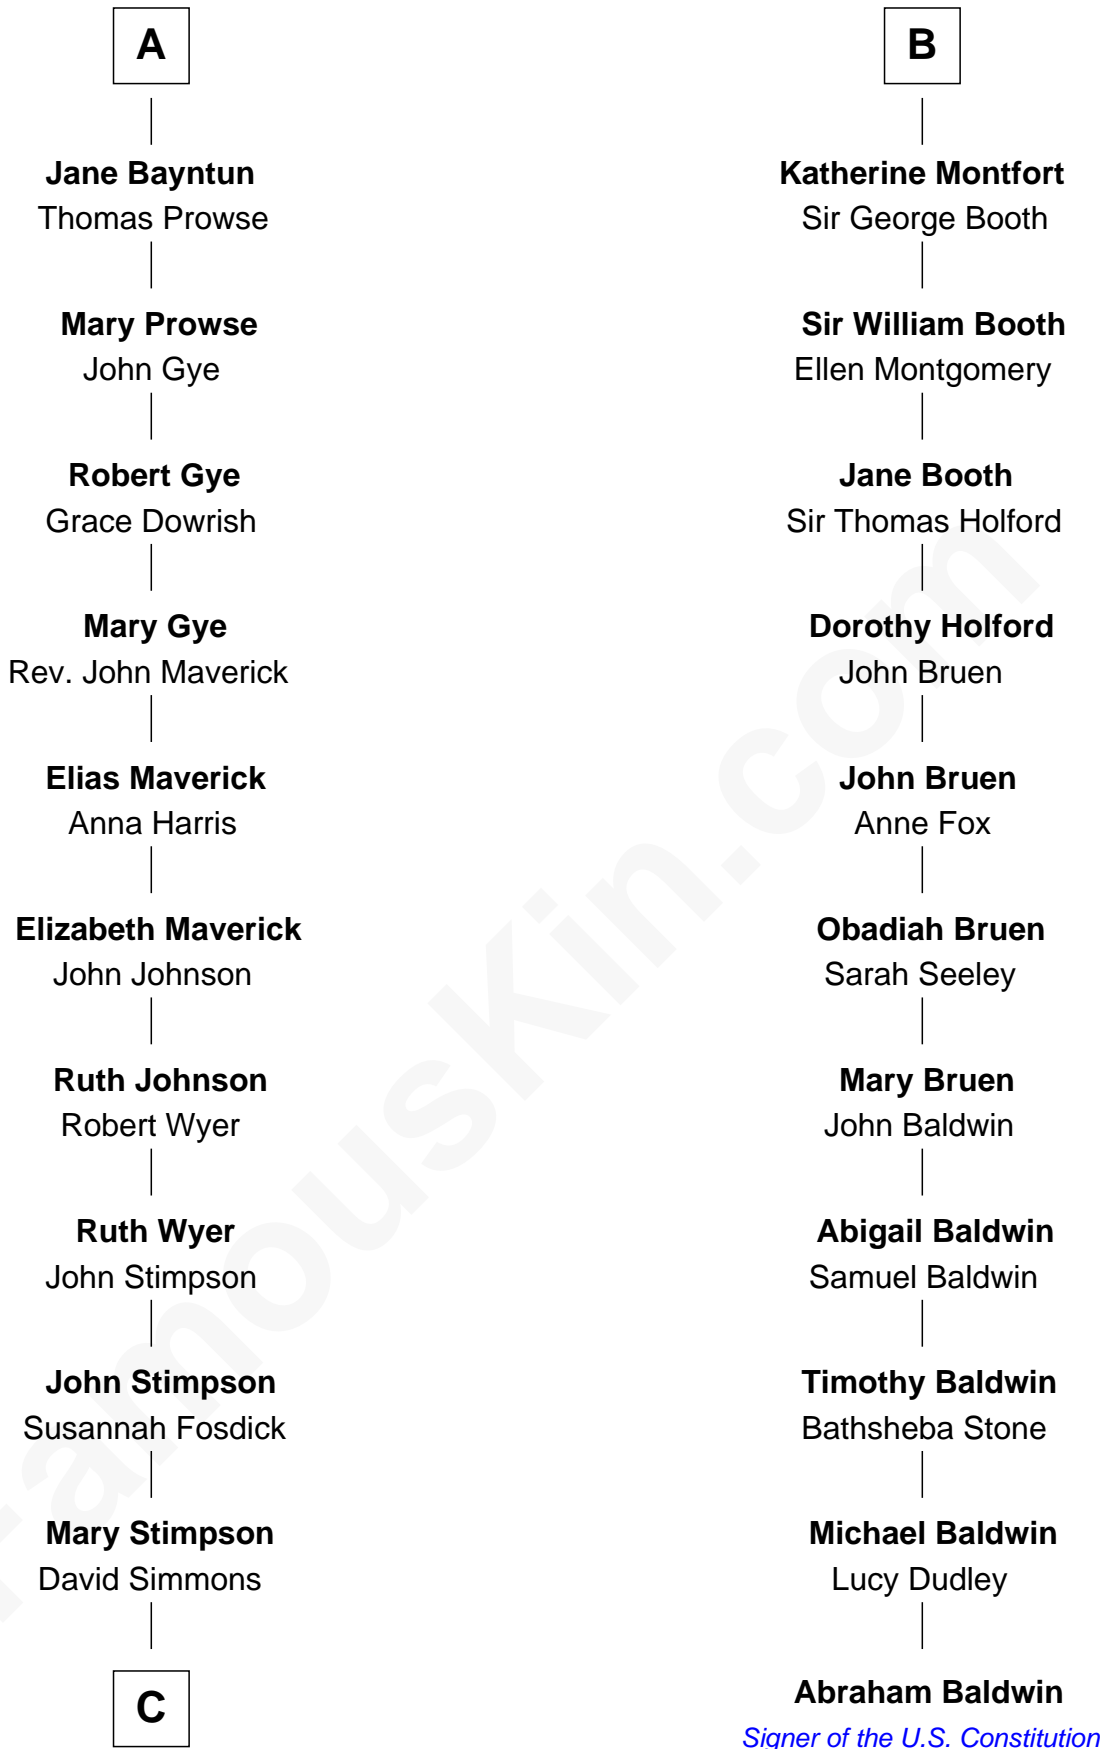

FamousKin.com Relationship Chart of

Pete Seeger

American Folk Singer

17th cousin 4 times removed of

Abraham Baldwin

Signer of the U.S. Constitution

C

—
Thomas Simmons
Sarah Homans Thwing

—
Elsie Thwing Simmons
Albert Adams

—
Elsie Simmons Adams
Charles Louis Seeger

—
Charles Louis Seeger
Constance de Clyver Edson

—
Pete Seeger
American Folk Singer

FamousKin.com