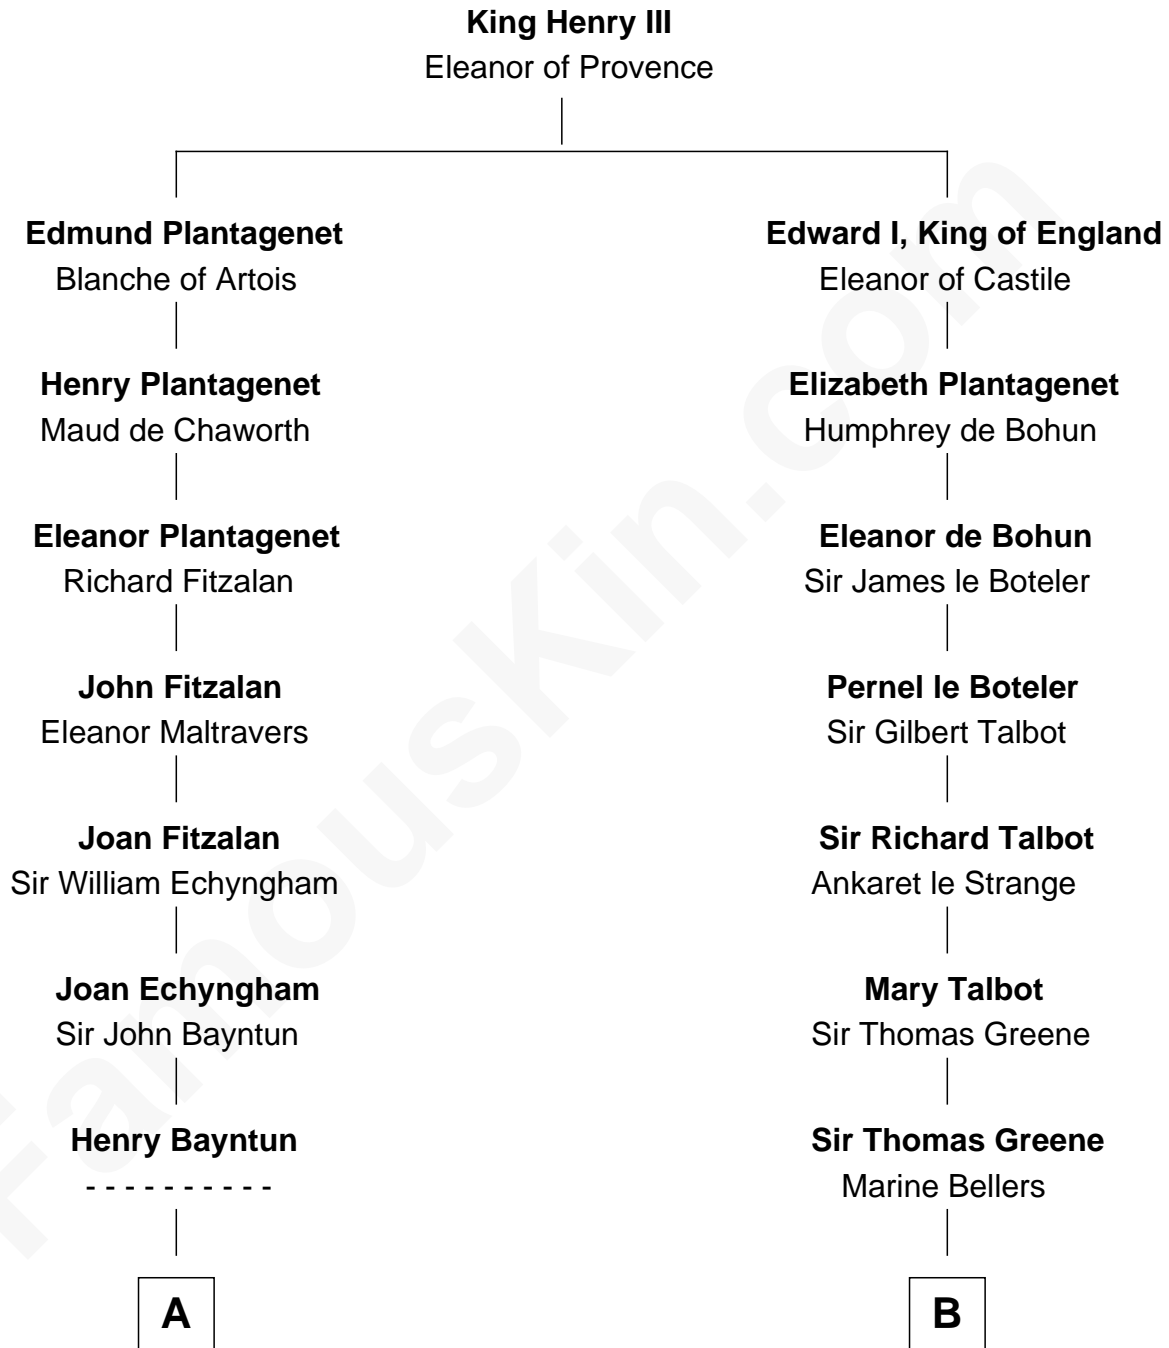

# FamousKin.com Relationship Chart of

**Pete Seeger**

*American Folk Singer*

17th cousin 4 times removed of

**Charles Carroll**

*Signer of the Declaration of Independence*

**C**

**Thomas Simmons**  
Sarah Homans Thwing

**Elsie Thwing Simmons**  
Albert Adams

**Elsie Simmons Adams**  
Charles Louis Seeger

**Charles Louis Seeger**  
Constance de Clyver Edson

**Pete Seeger**  
*American Folk Singer*

FamousKin.com