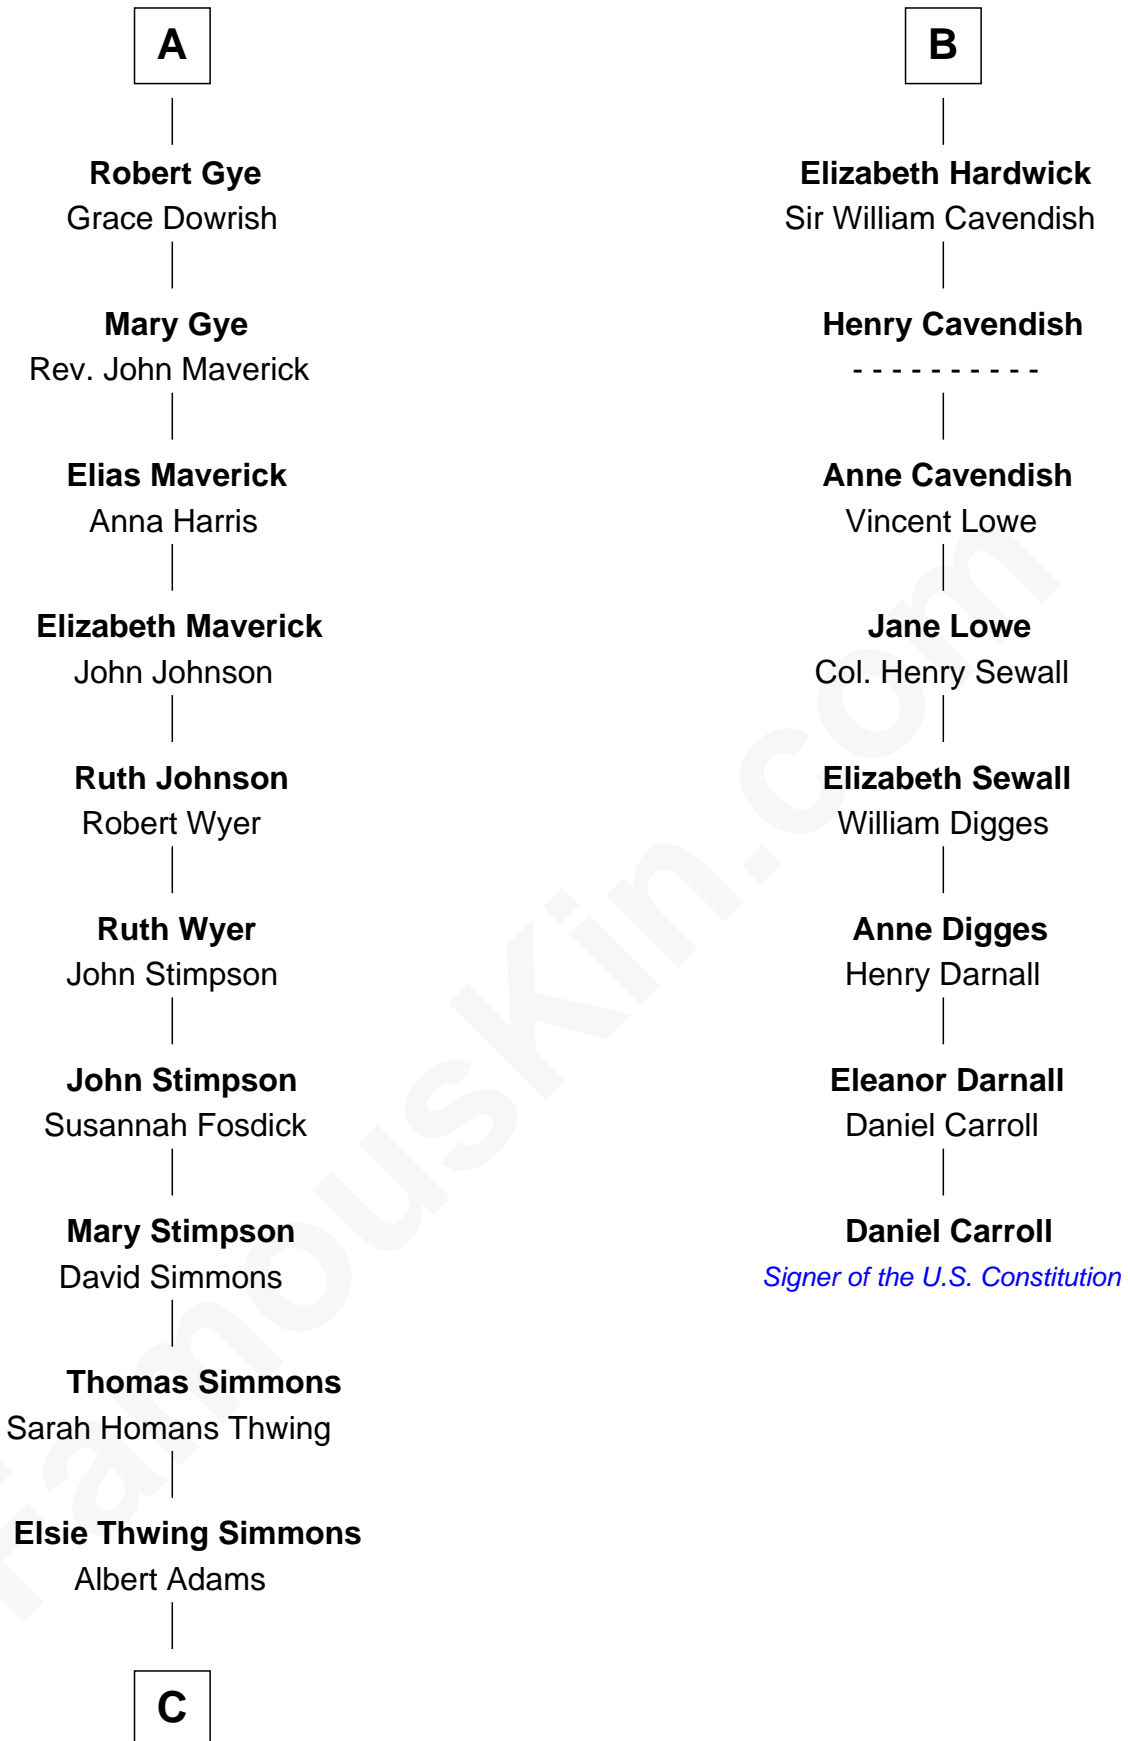

# FamousKin.com Relationship Chart of

**Pete Seeger**

*American Folk Singer*

14th cousin 5 times removed of

**Daniel Carroll**

*Signer of the U.S. Constitution*

**Edmund Fitzalan**

Alice de Warenne

**C**

—  
**Elsie Simmons Adams**

Charles Louis Seeger

—  
**Charles Louis Seeger**

Constance de Clyver Edson

—  
**Pete Seeger**

*American Folk Singer*

FamousKin.com