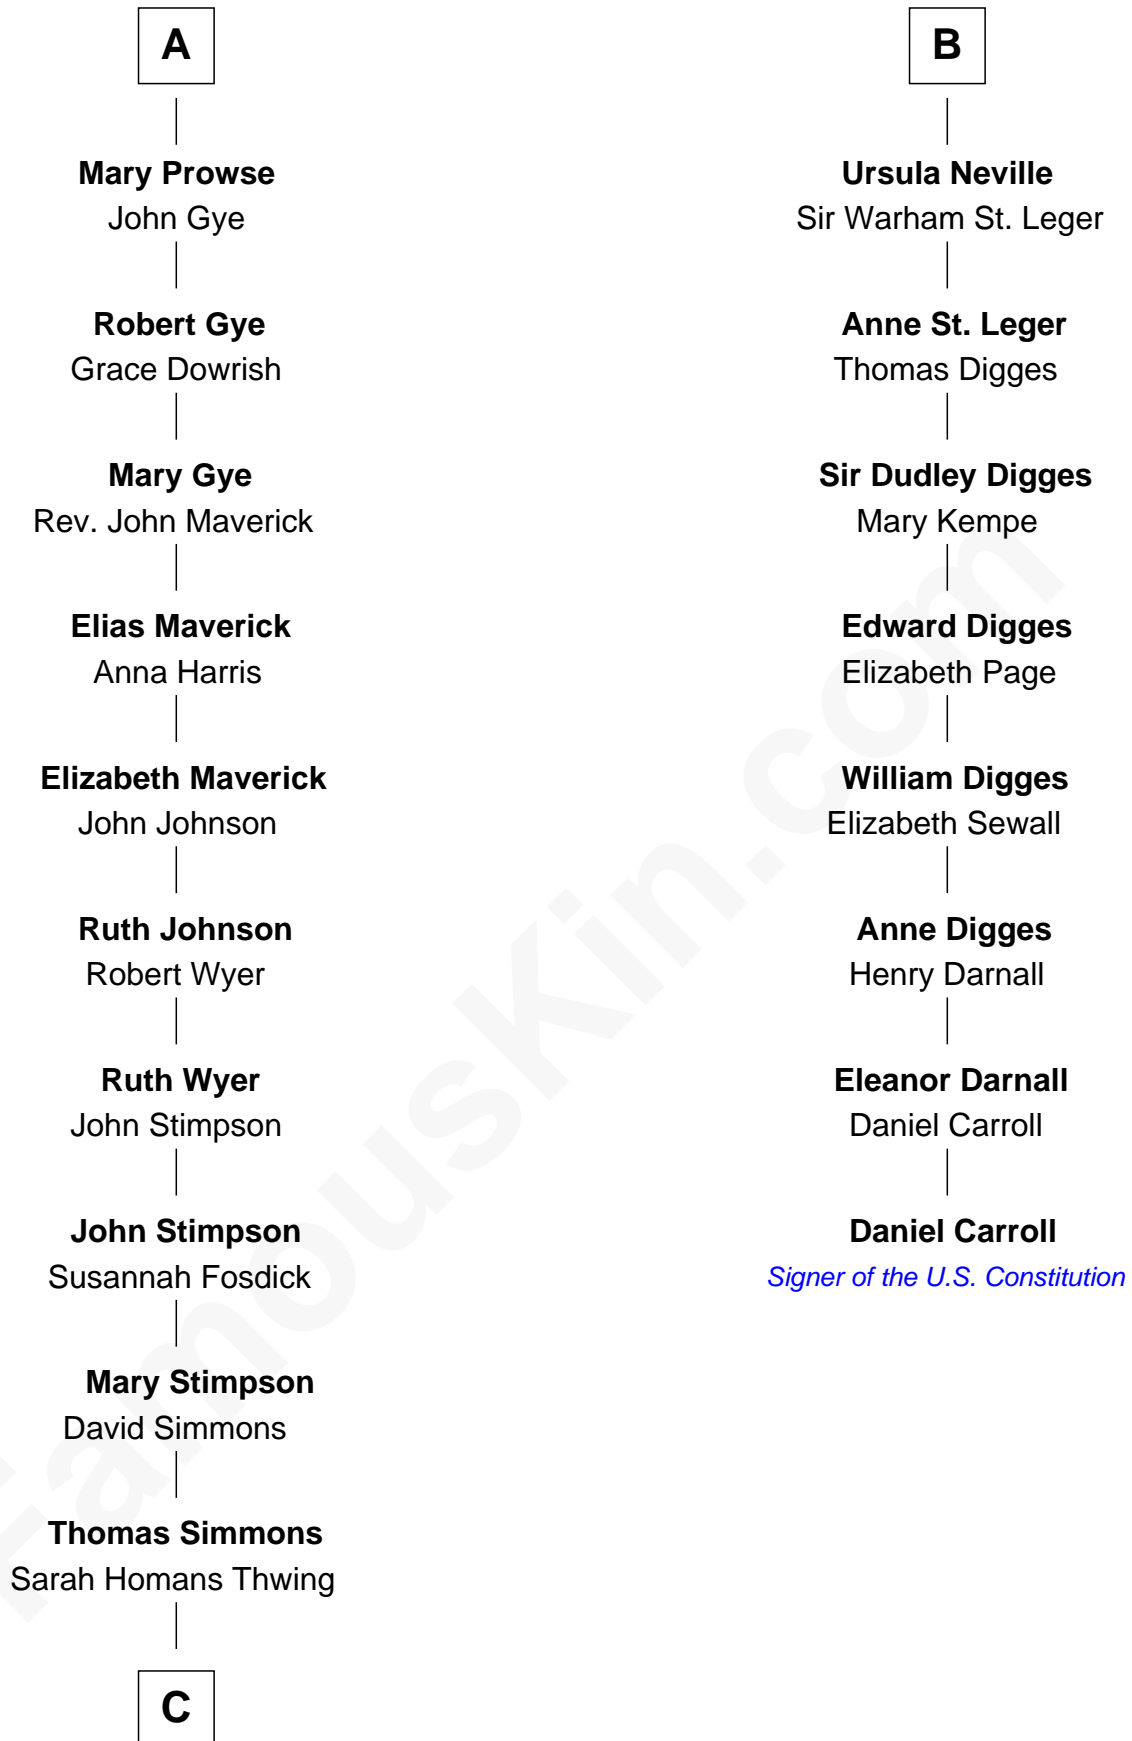

# FamousKin.com Relationship Chart of

**Pete Seeger**

*American Folk Singer*

14th cousin 6 times removed of

**Daniel Carroll**

*Signer of the U.S. Constitution*

**Sir Maurice de Berkeley**

Eve la Zouche

**Milicent de Berkeley**

John Maltravers

**Sir John Maltravers**

Gwenthin - - - - -

**Eleanor Maltravers**

John Fitzalan

**Joan Fitzalan**

Sir William Echyngam

Katherine de Clyvedon

**Sir John Berkeley**

Elizabeth Betteshorne

**Eleanor Berkeley**

Sir Richard Poynings

**Eleanor Poynings**

Sir Henry Percy

**Henry Percy**

Maud Herbert

**Eleanor Percy**

Edward Stafford

**Mary Stafford**

George Neville

**B**

FamousKin.com