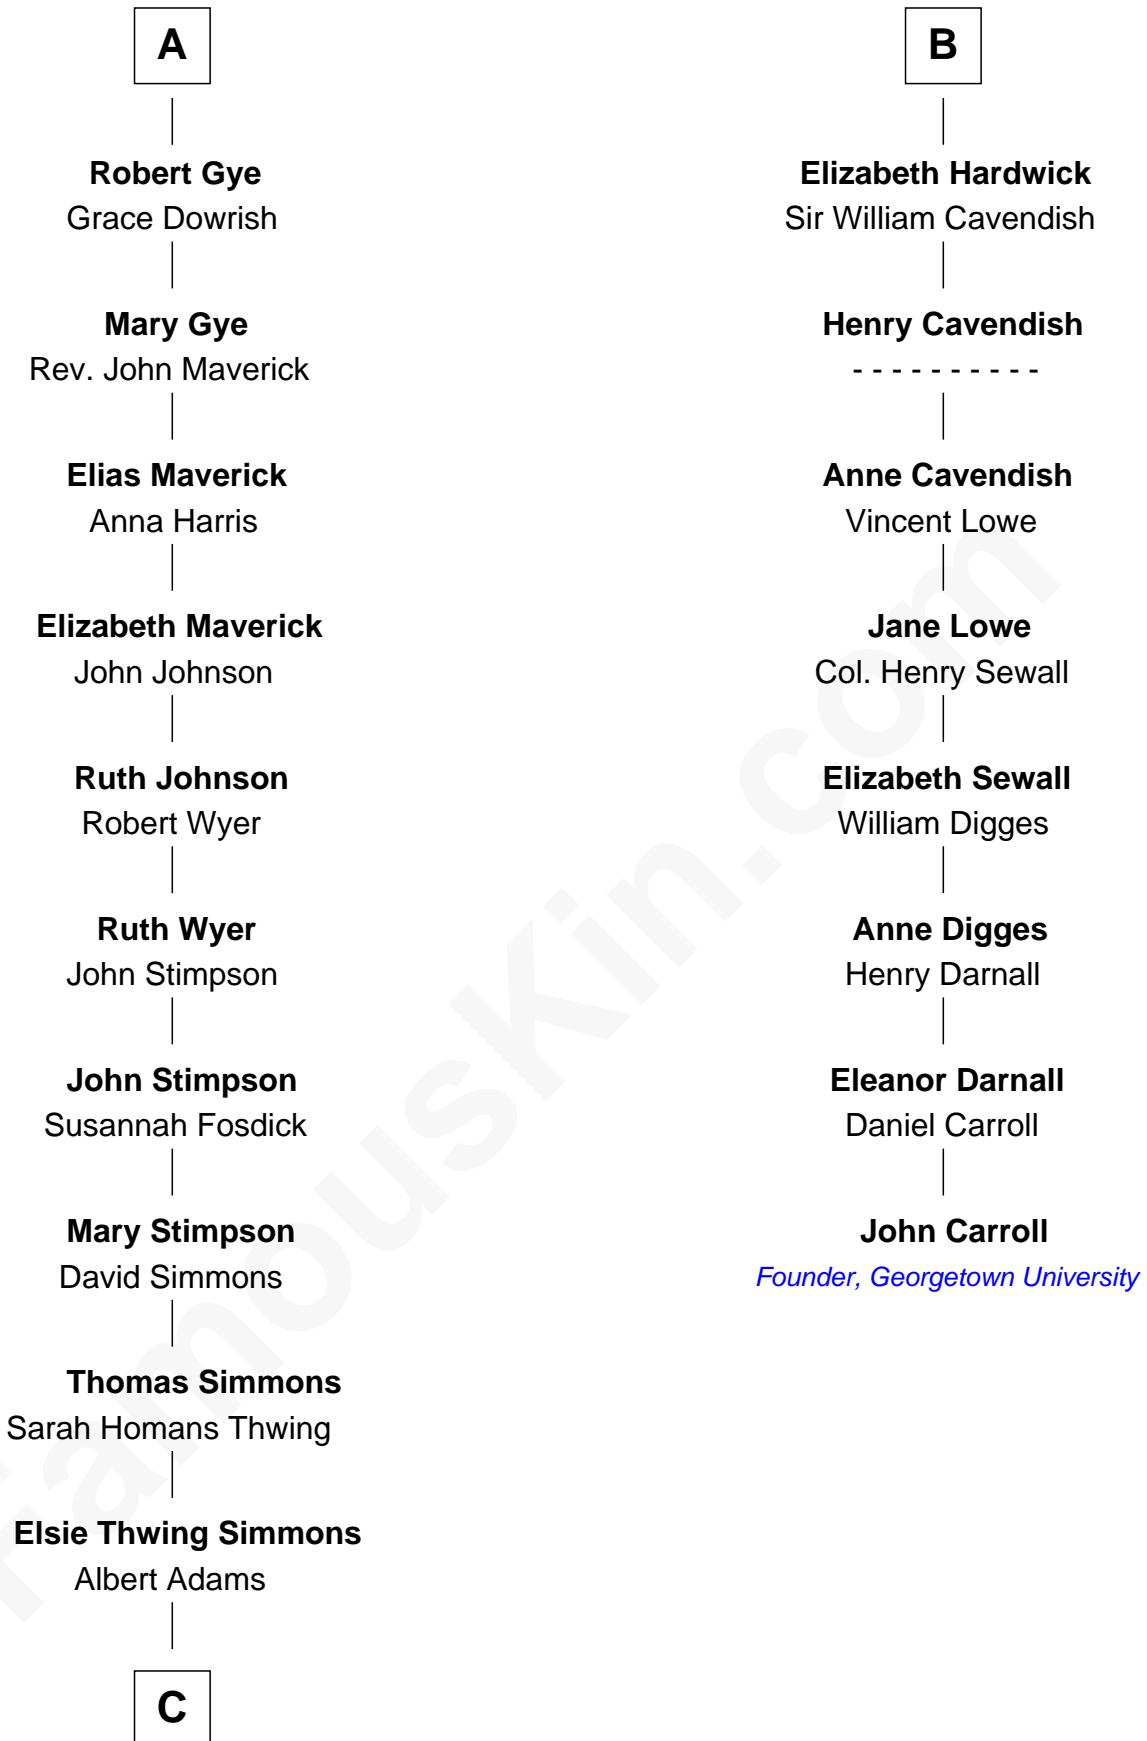

FamousKin.com Relationship Chart of

Pete Seeger

American Folk Singer

14th cousin 5 times removed of

John Carroll

Founder of Georgetown University

Edmund Fitzalan

Alice de Warenne

C

—
Elsie Simmons Adams

Charles Louis Seeger

—
Charles Louis Seeger

Constance de Clyver Edson

—
Pete Seeger

American Folk Singer

FamousKin.com