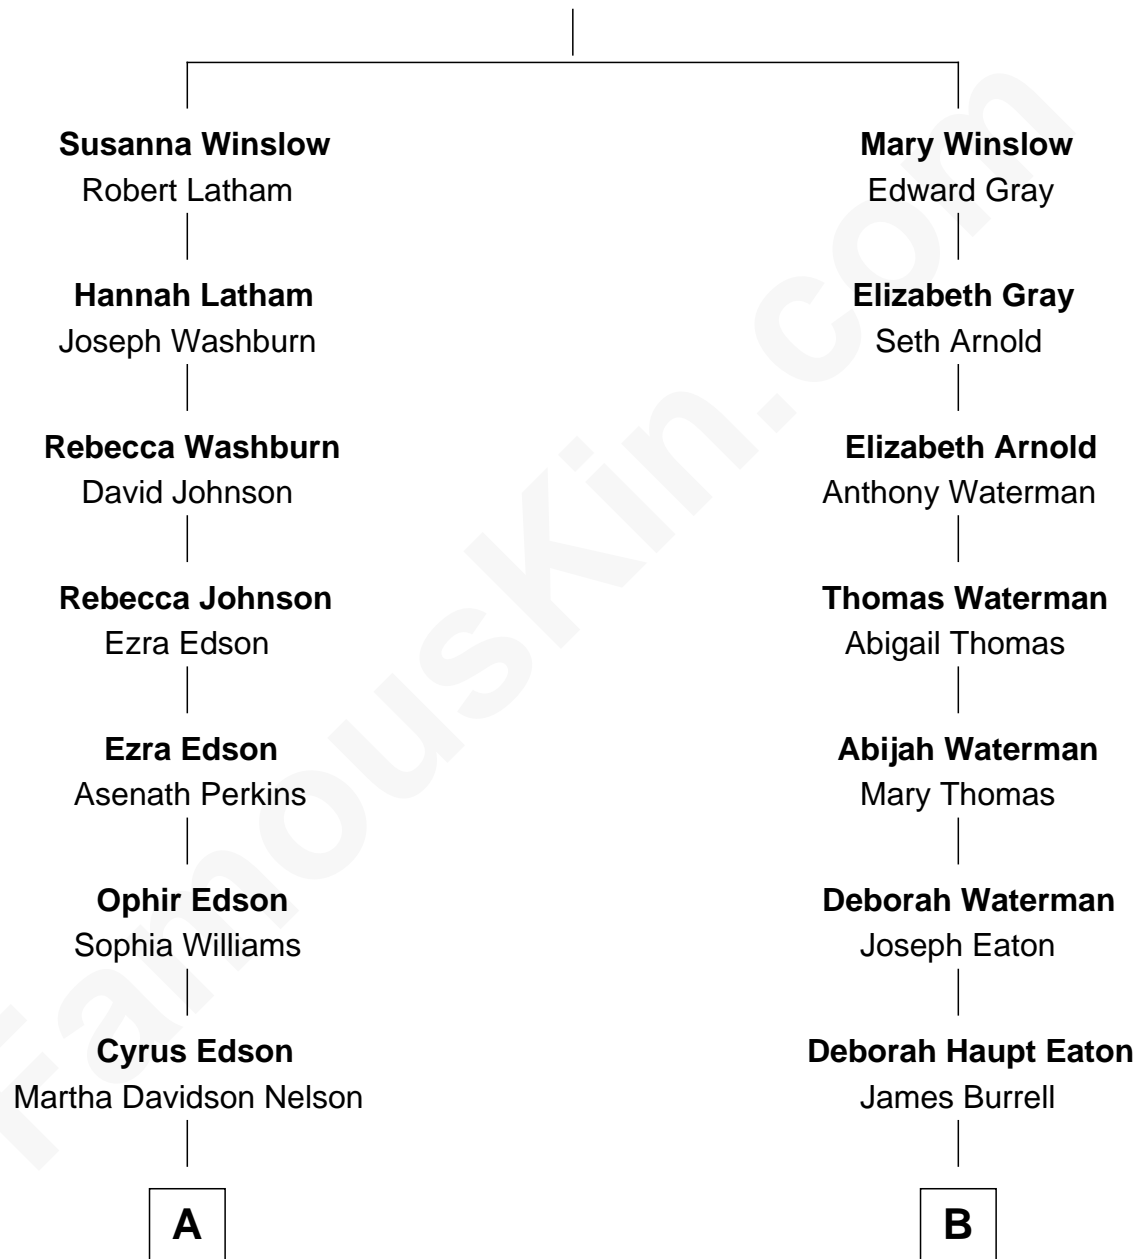

# FamousKin.com Relationship Chart of

**Pete Seeger**

*American Folk Singer*

8th cousin 1 time removed of

**Merrill C. Meigs**

*Publisher, Chicago Herald & Examiner*

**John Winslow**

Mary Chilton

**A**

**John Tracey Edson**  
Winona de Clyver Charlier

**Constance de Clyver Edson**  
Charles Louis Seeger

**Pete Seeger**  
*American Folk Singer*

**B**

**Juliana Smith Burrell**  
Church Paddleford Meigs