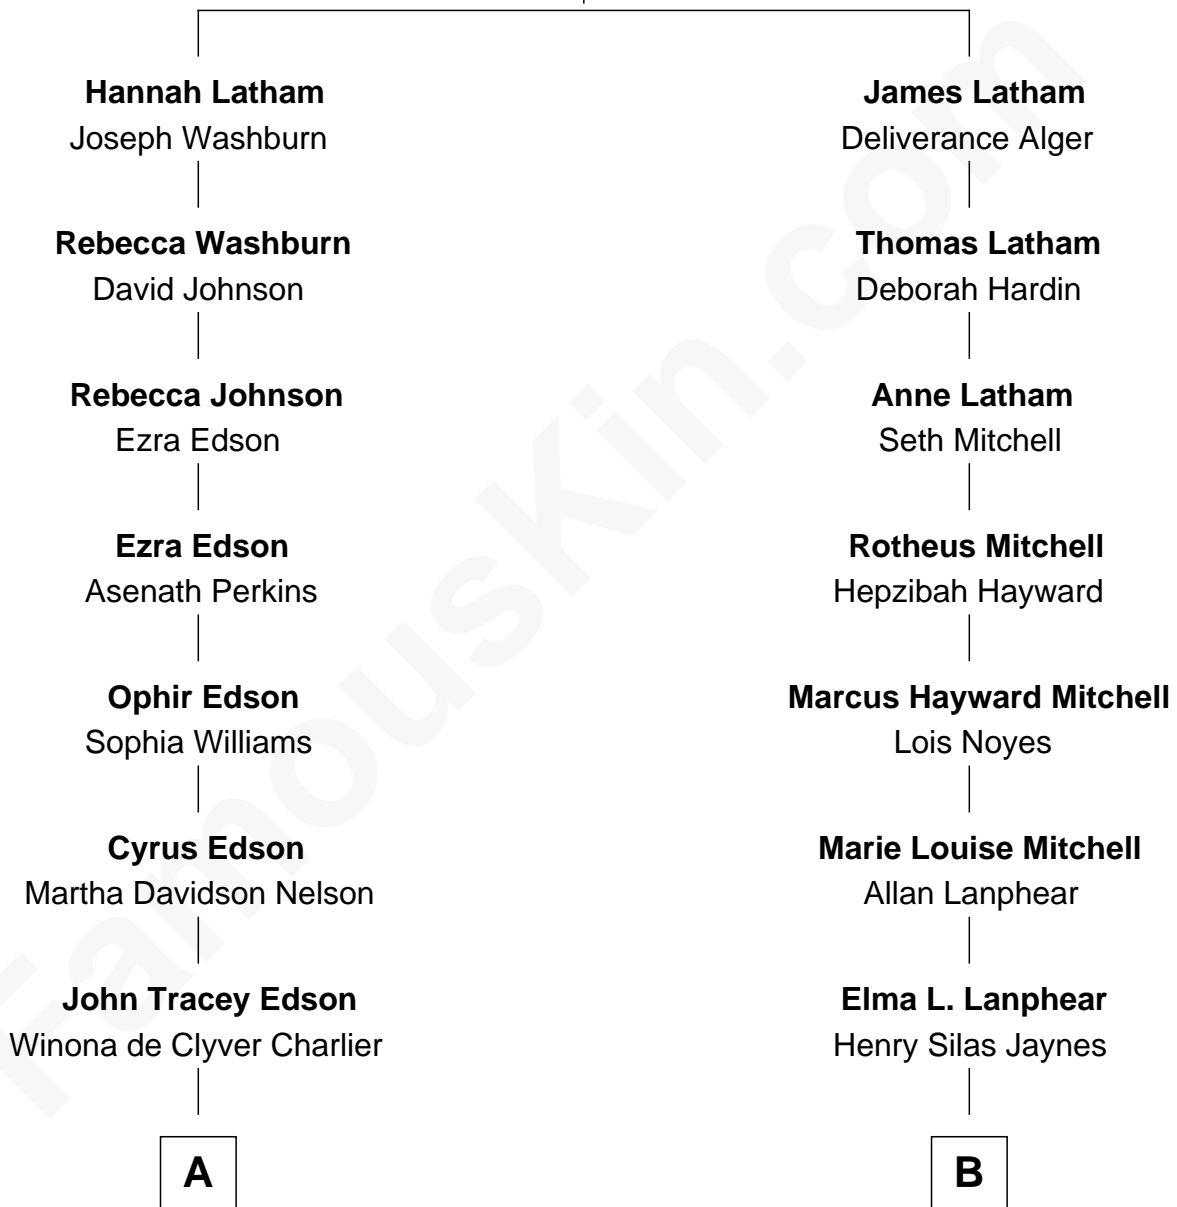

FamousKin.com Relationship Chart of

Pete Seeger

American Folk Singer

8th cousin 1 time removed of

Peter Fonda

TV and Movie Actor

Robert Latham
Susanna Winslow

FamousKin.com