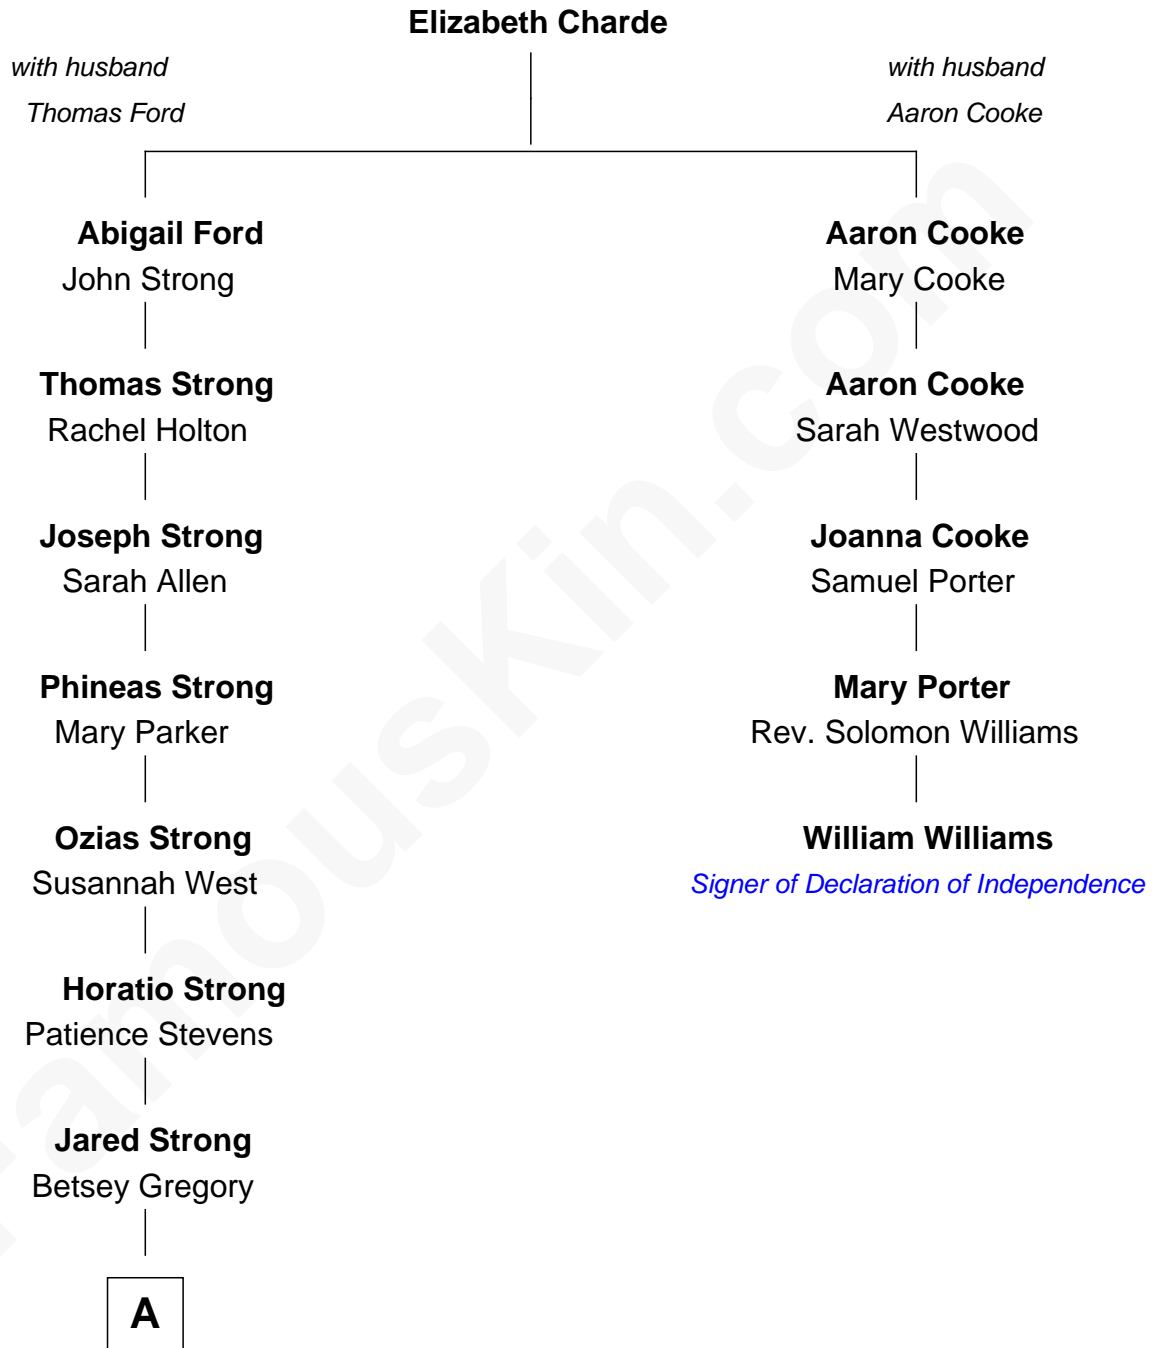

FamousKin.com

Relationship Chart of Sarah Caldwell

1st Female Conductor of the Metropolitan Opera

4th cousin 7 times removed of

William Williams

Signer of the Declaration of Independence

A

—
Elizabeth Strong

American Opera Conductor

FamousKin.com