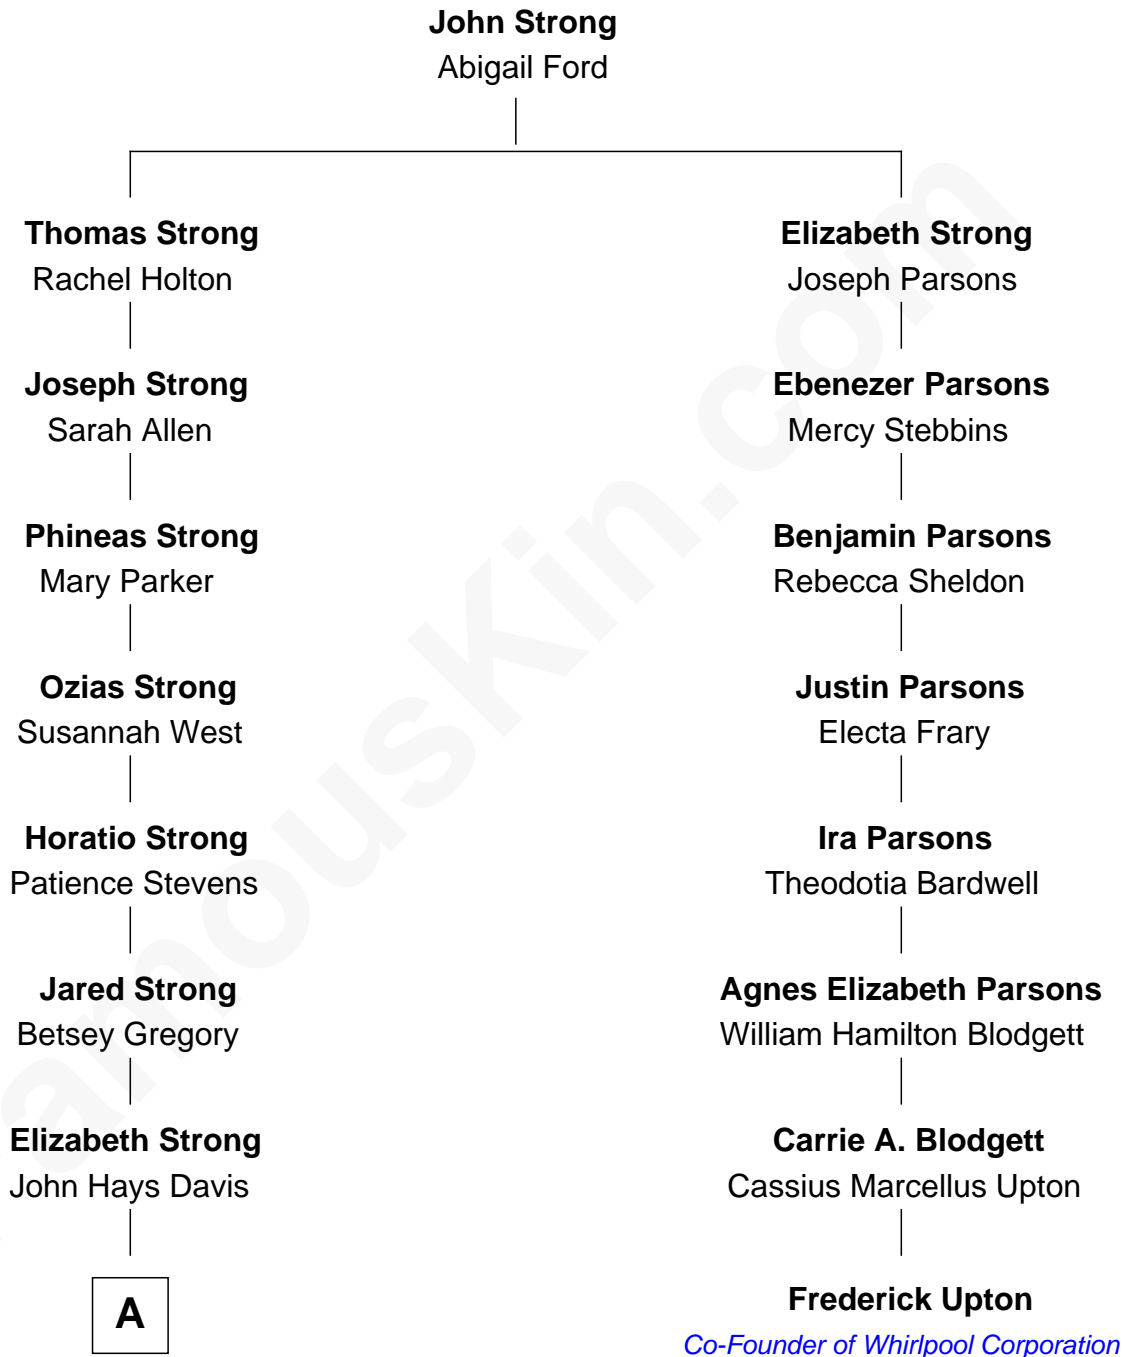

FamousKin.com

Relationship Chart of

Sarah Caldwell

1st Female Conductor of the Metropolitan Opera

7th cousin 3 times removed of

Frederick Upton

Co-Founder of Whirlpool Corporation