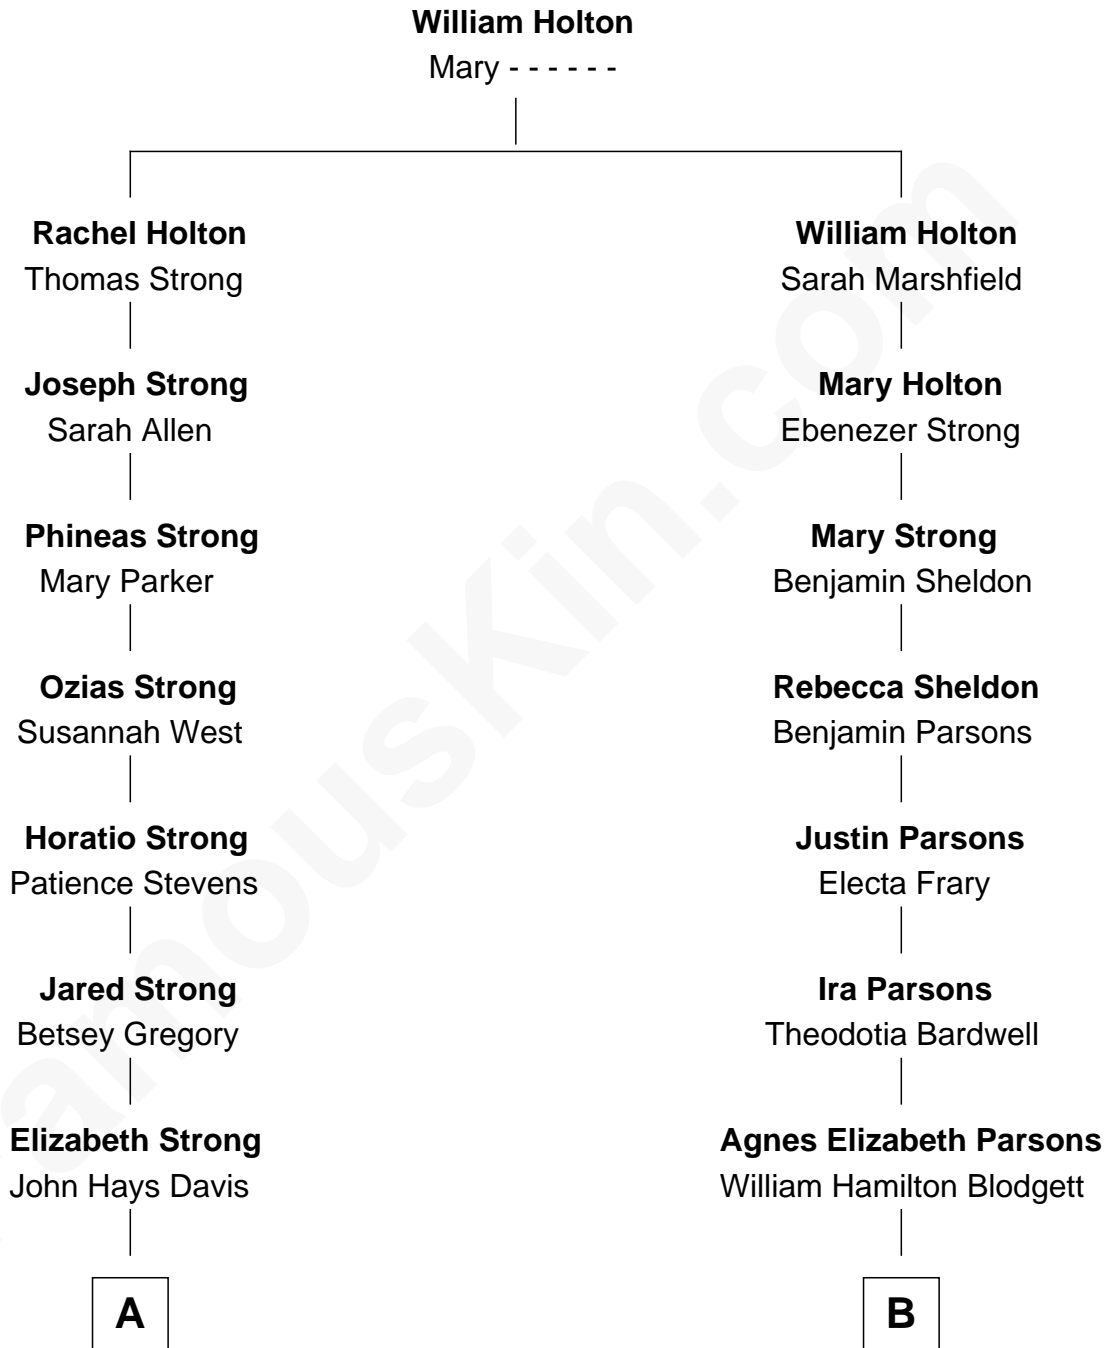

FamousKin.com

Relationship Chart of Sarah Caldwell

1st Female Conductor of the Metropolitan Opera

8th cousin 2 times removed of

Frederick Upton

Co-Founder of Whirlpool Corporation

FamousKin.com