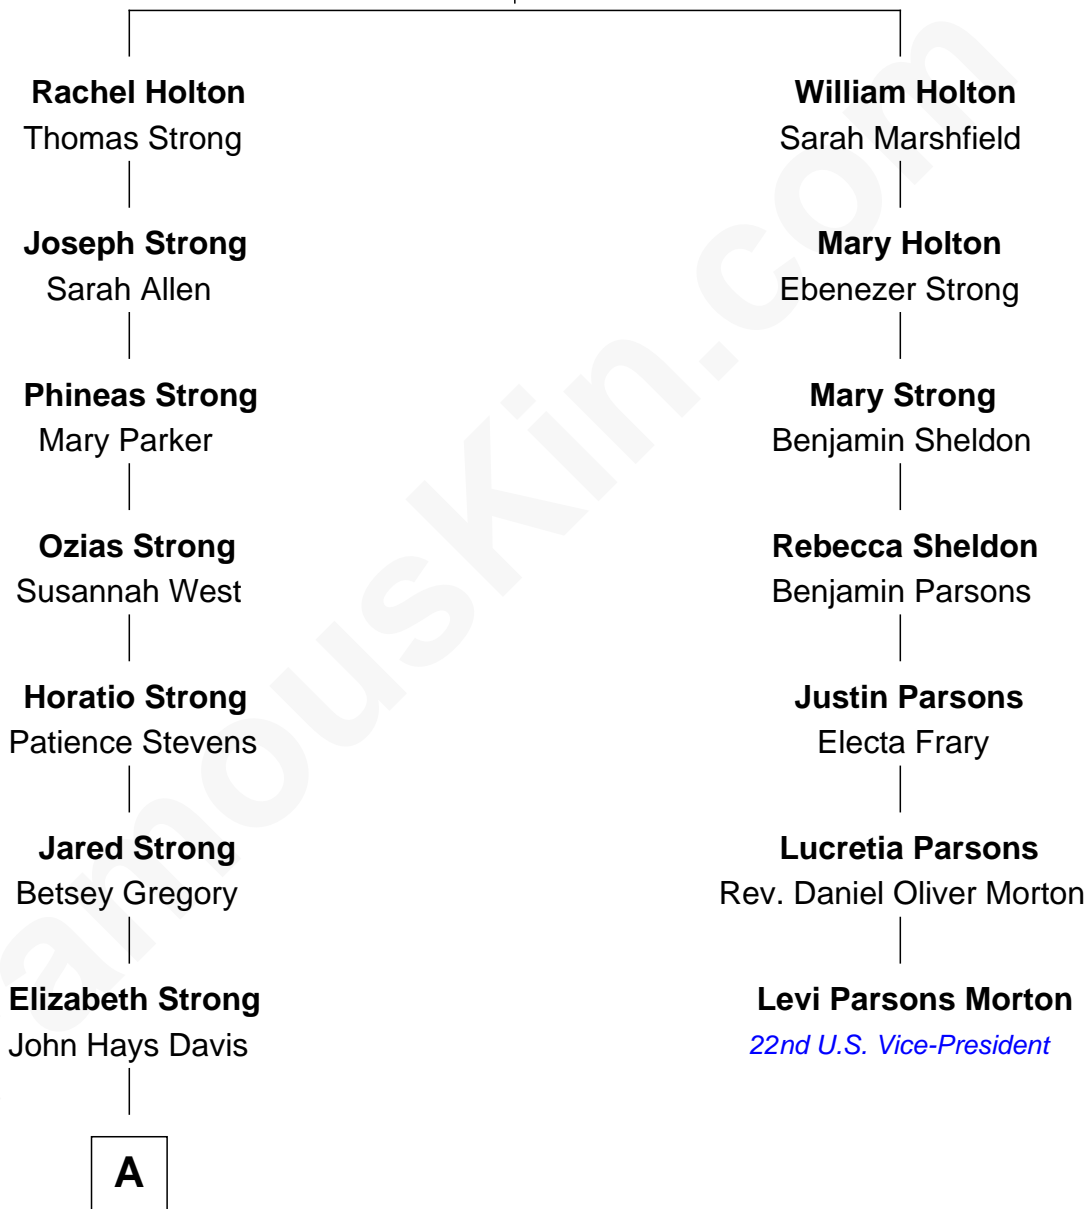

FamousKin.com

Relationship Chart of Sarah Caldwell

1st Female Conductor of the Metropolitan Opera

6th cousin 4 times removed of

Levi Parsons Morton

22nd U.S. Vice-President

William Holton

Mary - - - - -

A

—
Martha J. Davis

Edwin Caldwell

—
Charles Davis Caldwell

Mary Ann Jones

—
Edwin F. Caldwell

Carrie Margaret Baker

—
Sarah Caldwell

American Opera Conductor

FamousKin.com