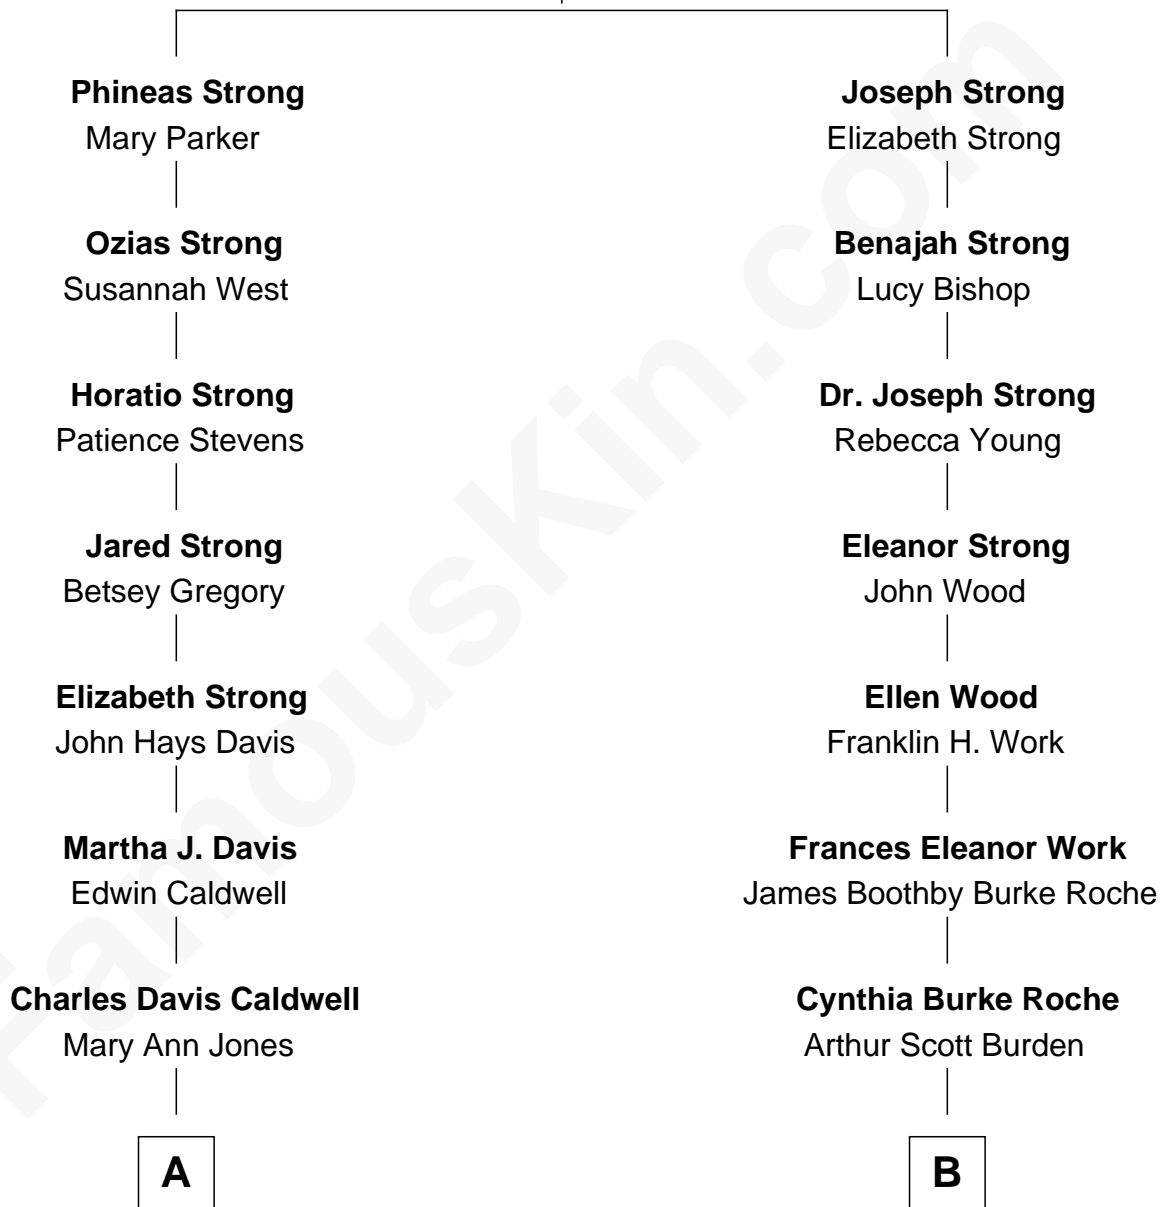

FamousKin.com

Relationship Chart of

Sarah Caldwell

1st Female Conductor of the Metropolitan Opera

8th cousin 1 time removed of

Oliver Platt
Movie Actor

Joseph Strong
Sarah Allen

A