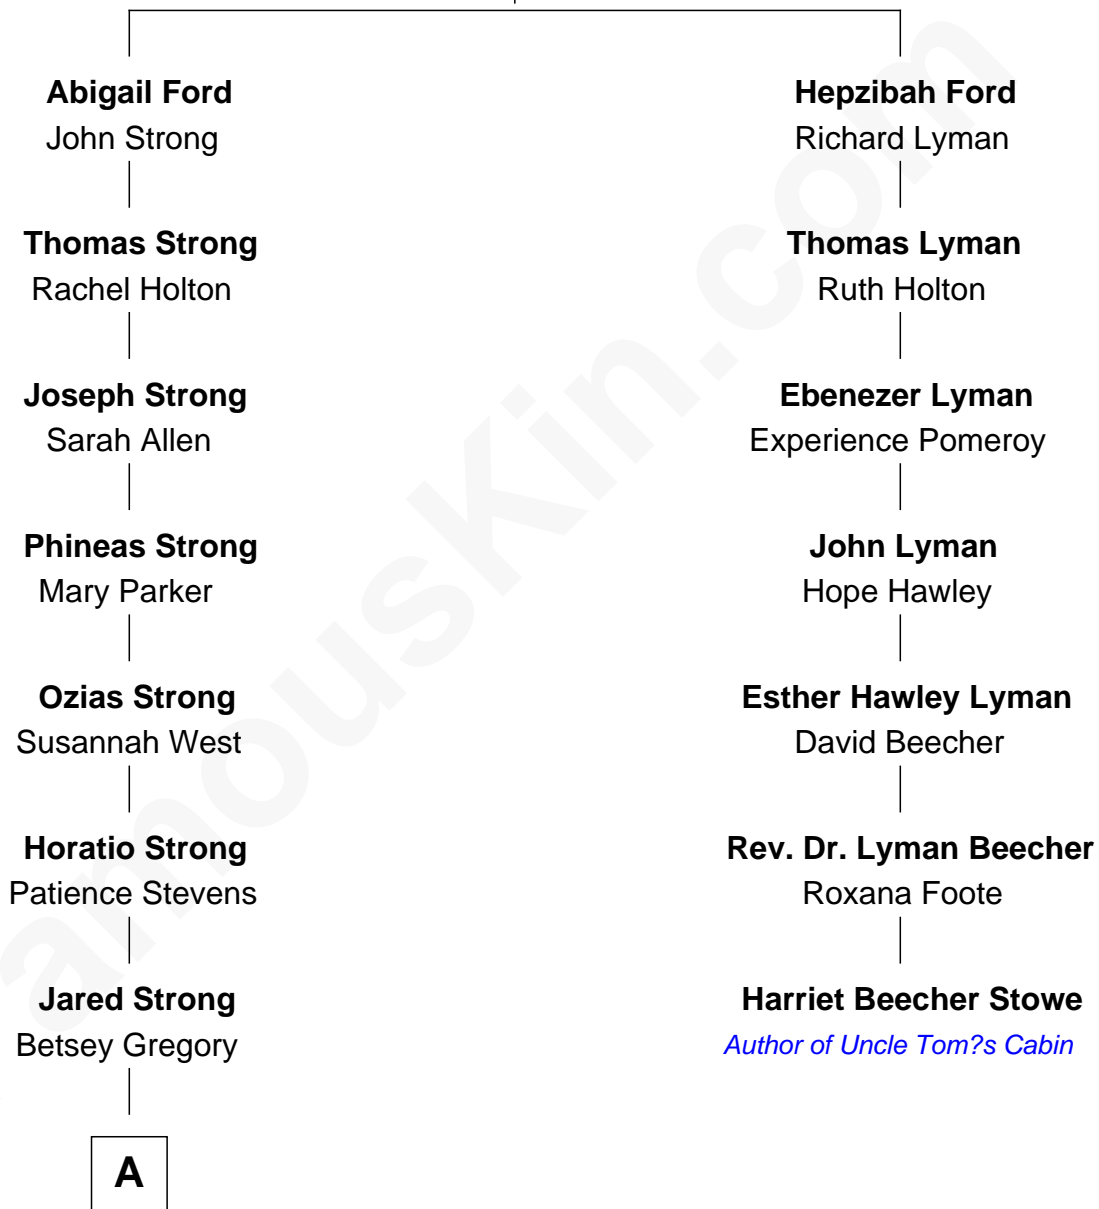

FamousKin.com

Relationship Chart of

Sarah Caldwell

1st Female Conductor of the Metropolitan Opera

6th cousin 5 times removed of

Harriet Beecher Stowe

Author of Uncle Tom's Cabin

Thomas Ford
Elizabeth Charde

A

—
Elizabeth Strong

John Hays Davis

—
Martha J. Davis

Edwin Caldwell

—
Charles Davis Caldwell

Mary Ann Jones

—
Edwin F. Caldwell

Carrie Margaret Baker

—
Sarah Caldwell

American Opera Conductor

FamousKin.com