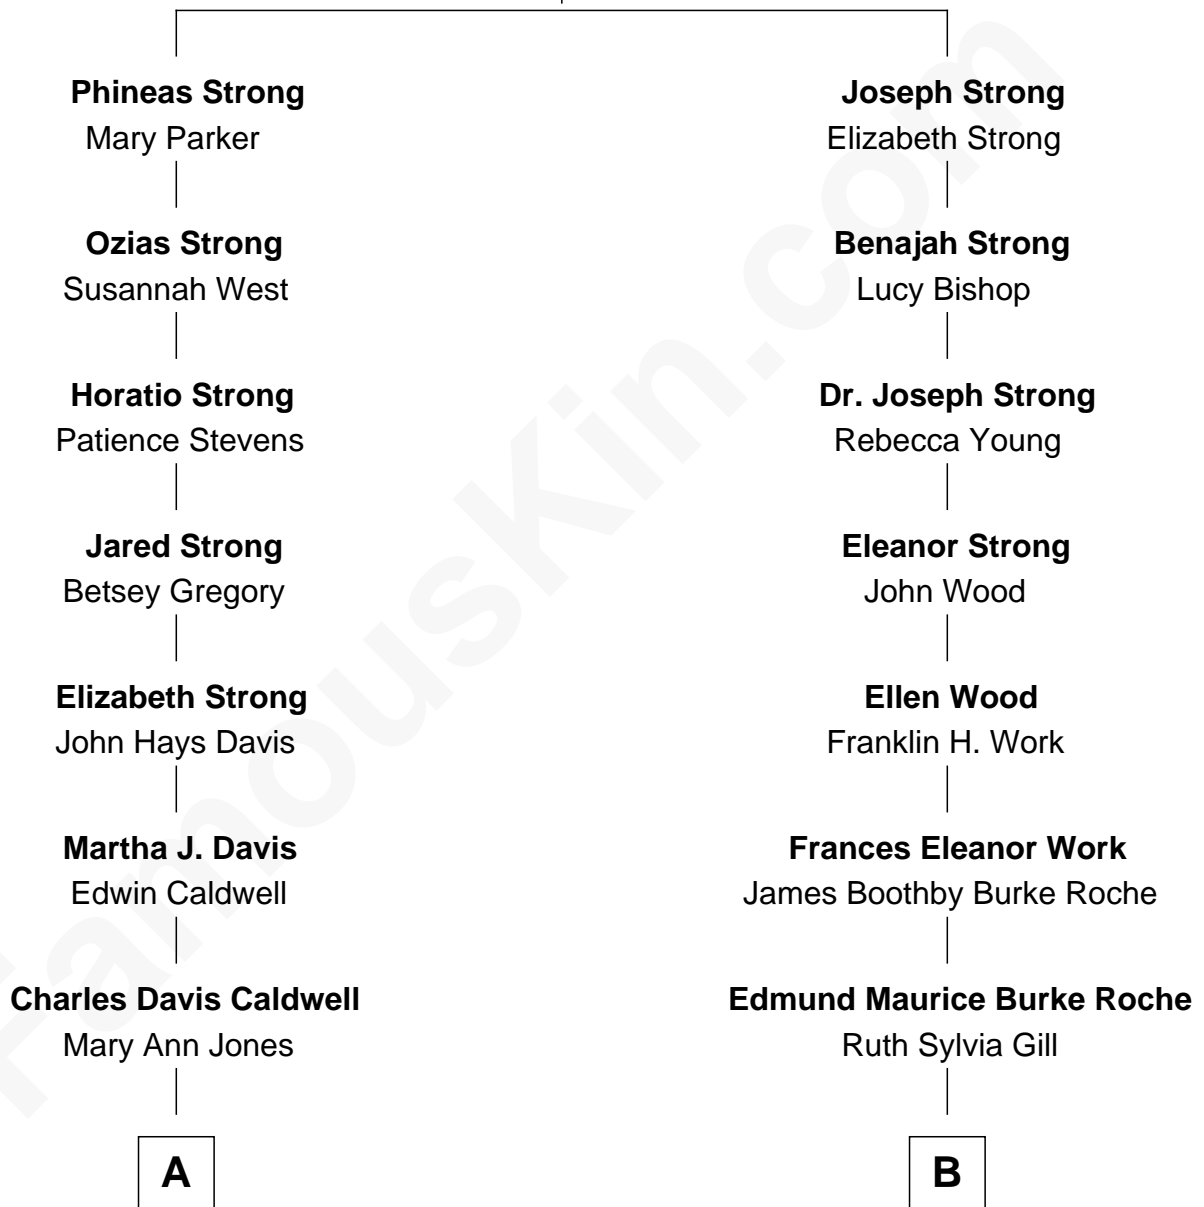

FamousKin.com

Relationship Chart of Sarah Caldwell

1st Female Conductor of the Metropolitan Opera

8th cousin of

Princess Diana
Princess of Wales

Joseph Strong
Sarah Allen

A

Edwin F. Caldwell
Carrie Margaret Baker