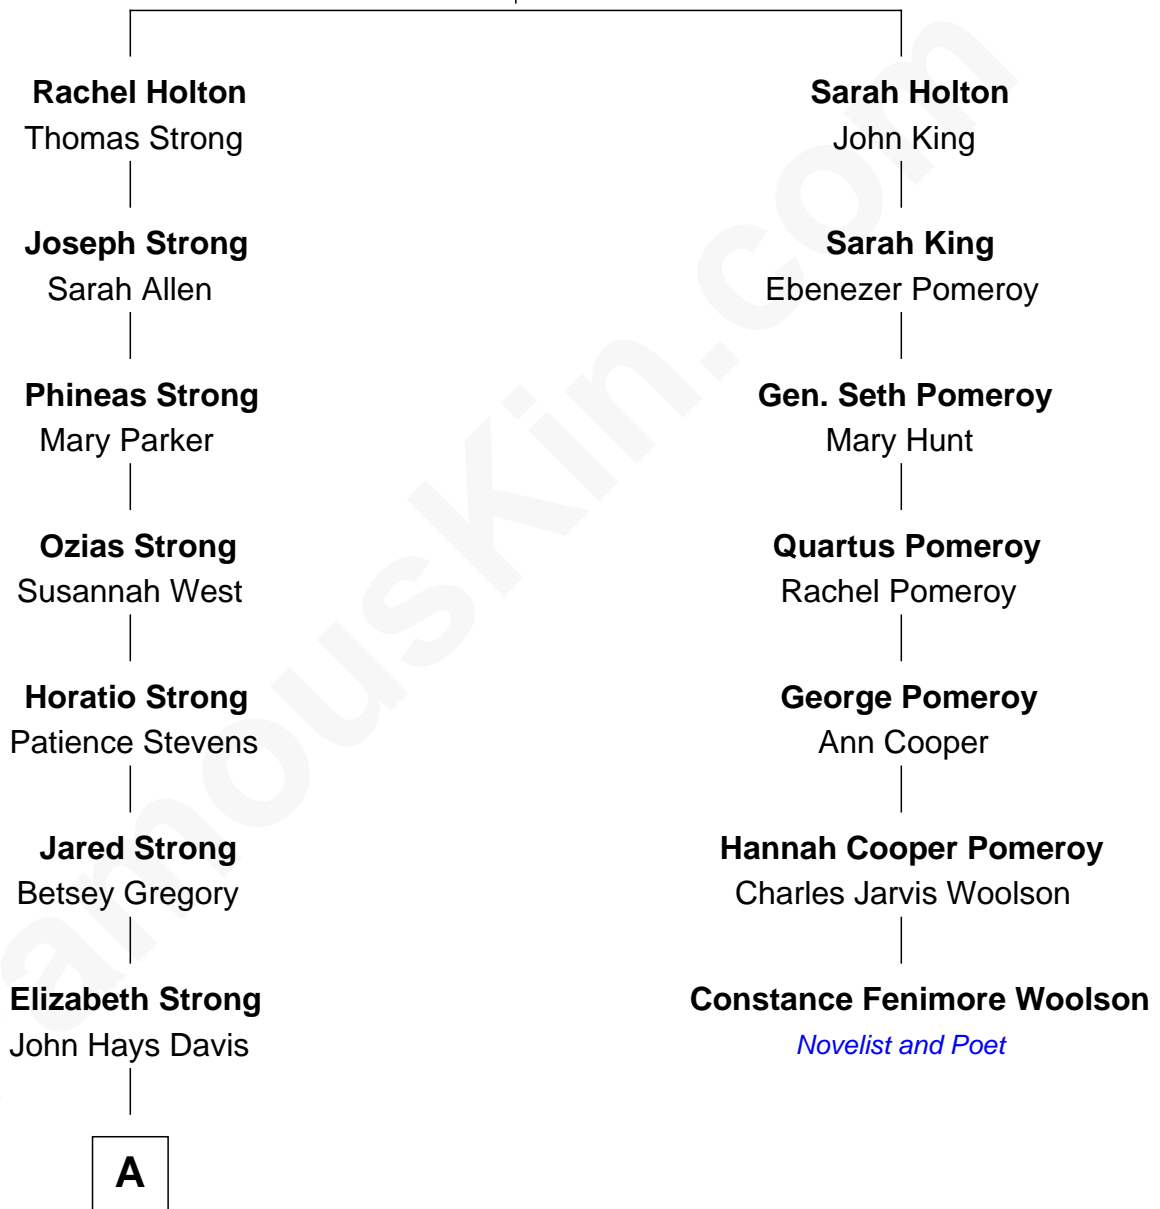

FamousKin.com

Relationship Chart of

Sarah Caldwell

1st Female Conductor of the Metropolitan Opera

6th cousin 4 times removed of

Constance Fenimore Woolson

Victorian Novelist and Poet

William Holton

Mary - - - - -

A

—
Martha J. Davis

Edwin Caldwell

—
Charles Davis Caldwell

Mary Ann Jones

—
Edwin F. Caldwell

Carrie Margaret Baker

—
Sarah Caldwell

American Opera Conductor

FamousKin.com