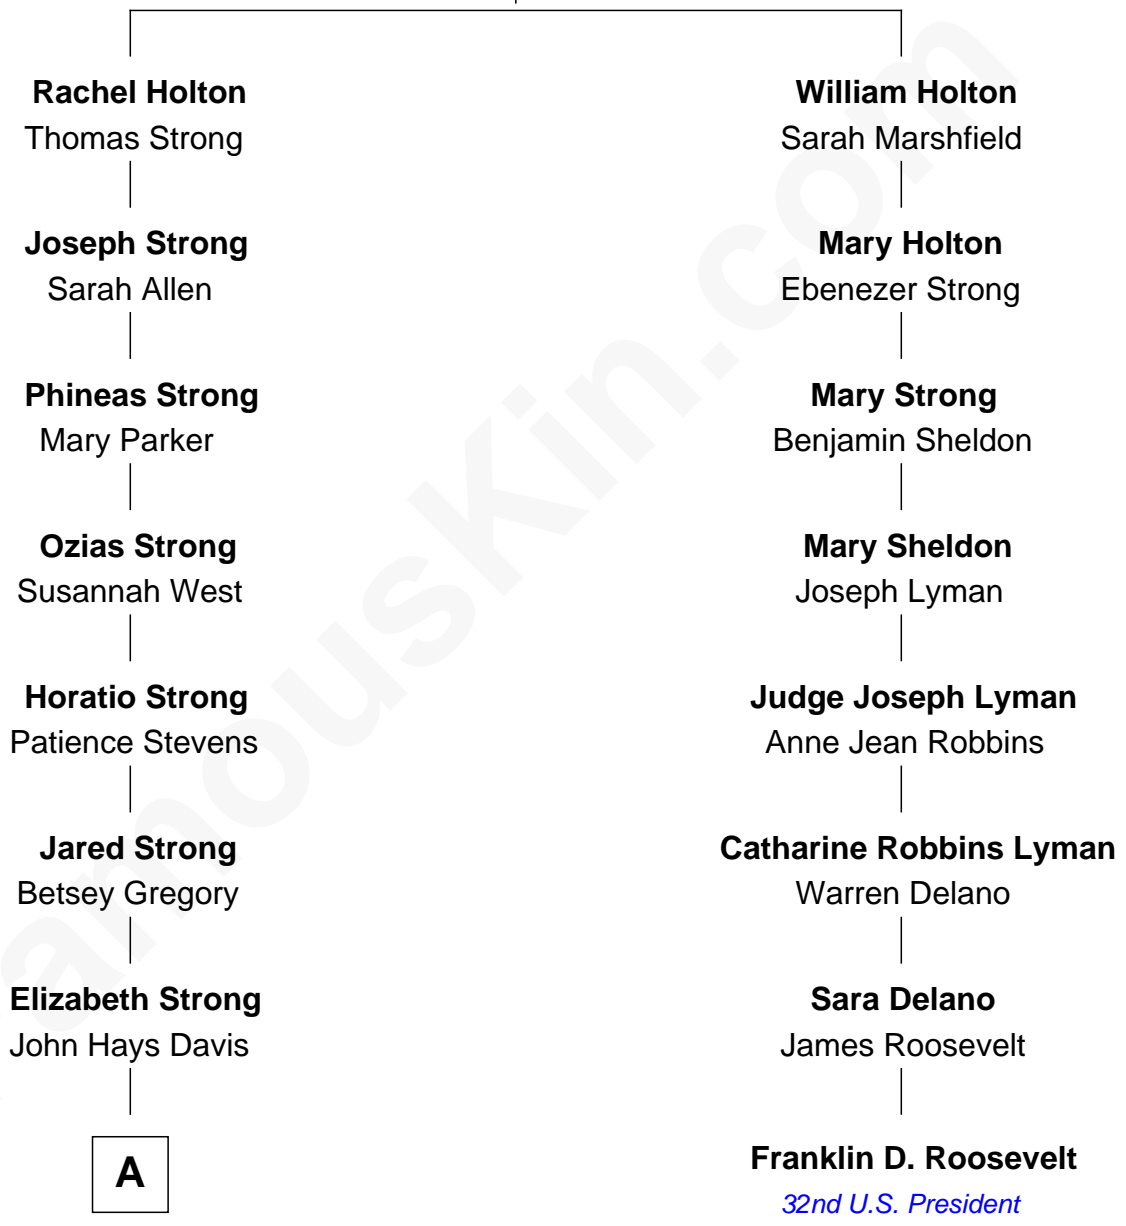

FamousKin.com

Relationship Chart of

Sarah Caldwell

1st Female Conductor of the Metropolitan Opera

7th cousin 3 times removed of

Franklin D. Roosevelt

32nd U.S. President

William Holton

Mary - - - - -

A

—
Martha J. Davis

Edwin Caldwell

—
Charles Davis Caldwell

Mary Ann Jones

—
Edwin F. Caldwell

Carrie Margaret Baker

—
Sarah Caldwell

American Opera Conductor

FamousKin.com