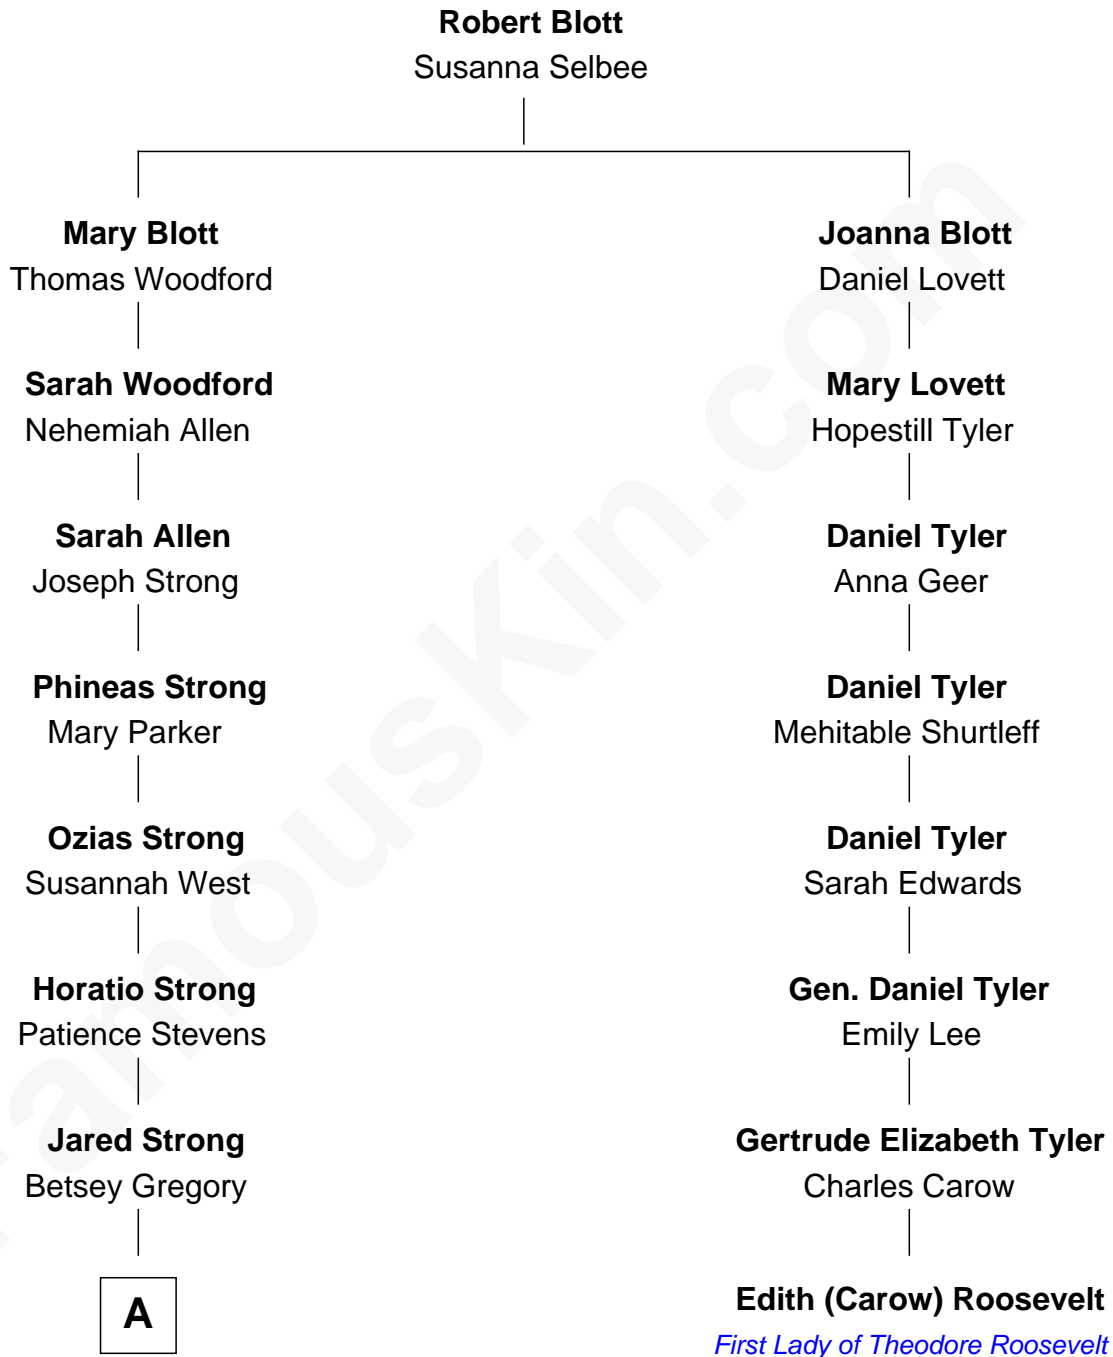

FamousKin.com

Relationship Chart of

Sarah Caldwell

1st Female Conductor of the Metropolitan Opera

7th cousin 4 times removed of

Edith (Carow) Roosevelt

First Lady of President Theodore Roosevelt

A

—
Elizabeth Strong

John Hays Davis

—
Martha J. Davis

Edwin Caldwell

—
Charles Davis Caldwell

Mary Ann Jones

—
Edwin F. Caldwell

Carrie Margaret Baker

—
Sarah Caldwell

American Opera Conductor

FamousKin.com