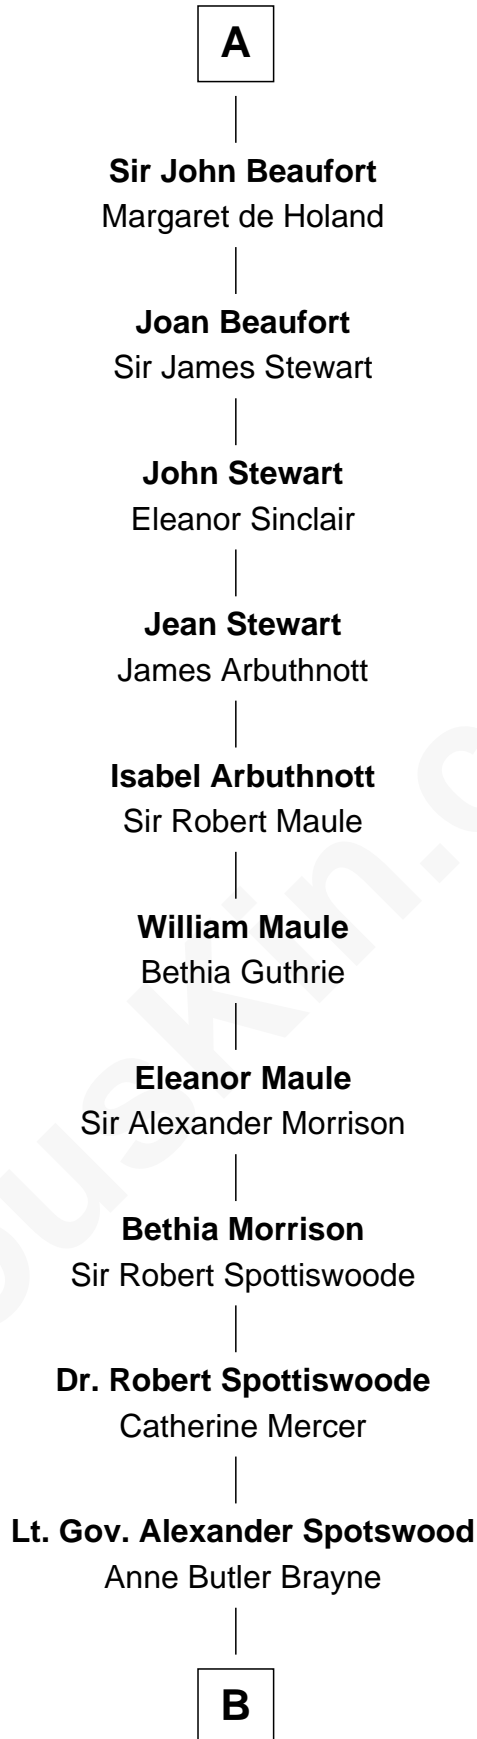

FamousKin.com

Relationship Chart of

Alfonso II, King of Aragon

21st Great-grandfather of

Edith (Bolling) Wilson

First Lady of President Woodrow Wilson

Alfonso II, King of Aragon

Sancha of Castile

Pedro II, King of Aragon

Maria of Montpellier

James I, King of Aragon

Yolanda of Hungary

Isabella of Aragon

Philip III, King of France

King Philip IV of France

Joan of Navarre

Isabella of France

Edward II, King of England

Edward III, King of England

Philippa of Hainault

John of Gaunt

Katherine Roet

A

B

—
Dorothea Spotswood
Nathaniel West Dandridge

—
Martha Dandridge
Archibald Payne

—
Catherine Payne
Archibald Bolling

—
Archibald Bolling
Anne E. Wigginton

—
William Holcombe Bolling
Sarah Spiers White

—
Edith (Bolling) Wilson
First Lady of Woodrow Wilson