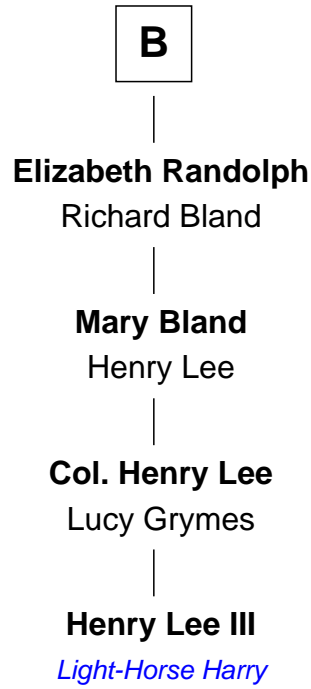

FamousKin.com

Relationship Chart of

Alfonso II, King of Aragon

19th Great-grandfather of

Henry Lee III

9th Governor of Virginia

Alfonso II, King of Aragon

Sancha of Castile

Joan Beaufort

Sir Ralph Neville

Sir Edward Neville

Katherine Howard

Catherine Neville

Robert Tanfield

William Tanfield

Elizabeth Stavely

Frances Tanfield

Bridget Cave

Anne Tanfield

Clement Vincent

Elizabeth Vincent

Richard Lane

Dorothy Lane

William Randolph

Richard Randolph

Elizabeth Ryland

Col. William Randolph

Mary Isham

B

FamousKin.com