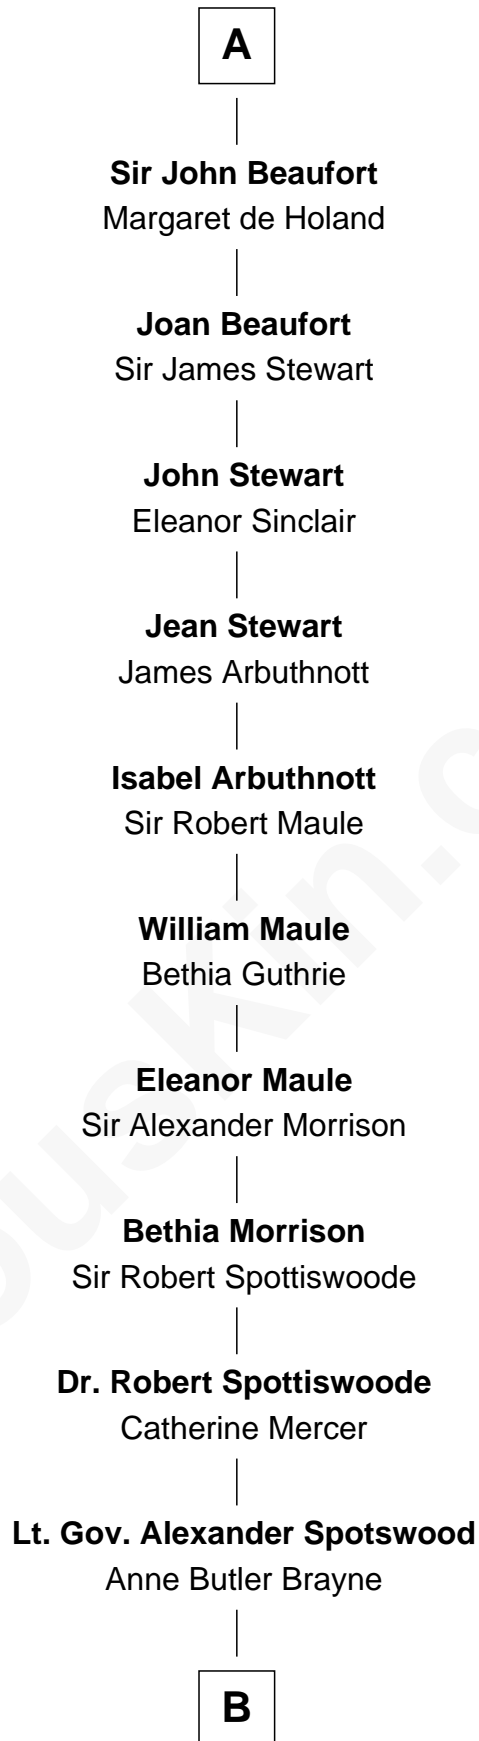

FamousKin.com

Relationship Chart of

Alfonso II, King of Aragon

19th Great-grandfather of

General Robert E. Lee

Confederate Army - U.S. Civil War

Alfonso II, King of Aragon

Sancha of Castile

Pedro II, King of Aragon

Maria of Montpellier

James I, King of Aragon

Yolanda of Hungary

Isabella of Aragon

Philip III, King of France

King Philip IV of France

Joan of Navarre

Isabella of France

Edward II, King of England

Edward III, King of England

Philippa of Hainault

John of Gaunt

Katherine Roet

A

B

—
Anne Catherine Spotswood

Col. Bernard Moore

—
Anne Butler Moore

Charles Carter

—
Anne Hill Carter

Maj. Gen. Henry Lee

—
General Robert E. Lee

Confederate Army - U.S. Civil War