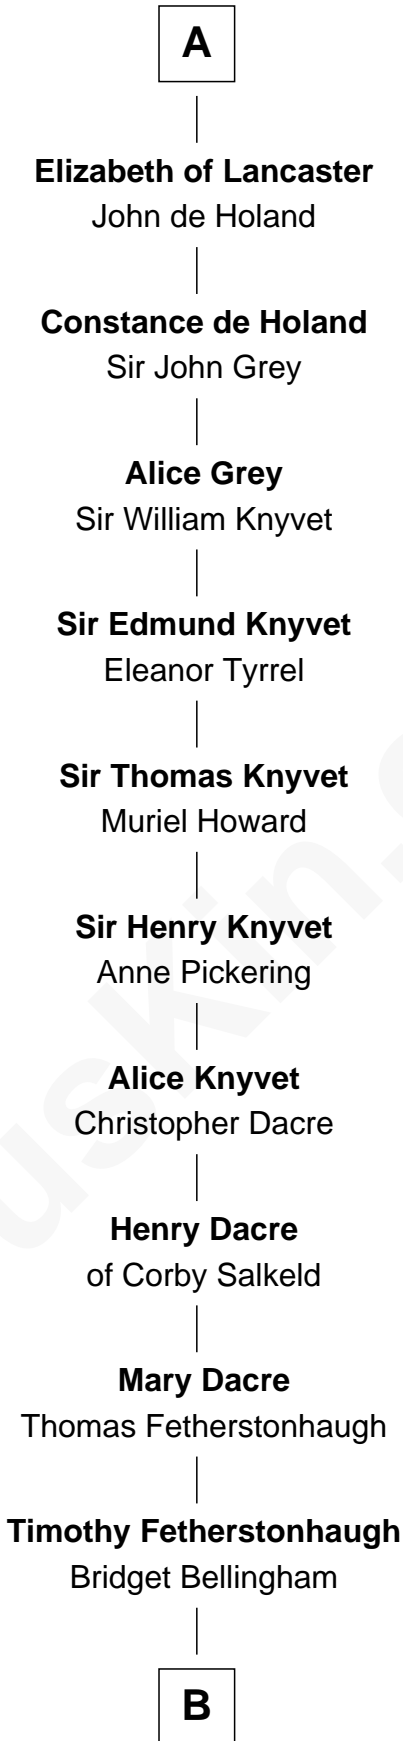

FamousKin.com

Relationship Chart of

Alfonso II, King of Aragon

24th Great-grandfather of

Tilda Swinton

Movie Actress

Alfonso II, King of Aragon

Sancha of Castile

Pedro II, King of Aragon

Maria of Montpellier

James I, King of Aragon

Yolanda of Hungary

Isabella of Aragon

Philip III, King of France

King Philip IV of France

Joan of Navarre

Isabella of France

Edward II, King of England

Edward III, King of England

Philippa of Hainault

John of Gaunt

Blanche of Lancaster

A

B

Albany Fetherstonhaugh

Evelyn Gertrude Astell

Gertrude Clare Fetherstonhaugh

Cecil George Herbert Alers-Hankey

Matoria Beatrice Evelyn Rochfort Alers-Hankey

Alan Henry Campbell Swinton

Sir John Swinton

Judith Balfour Killen