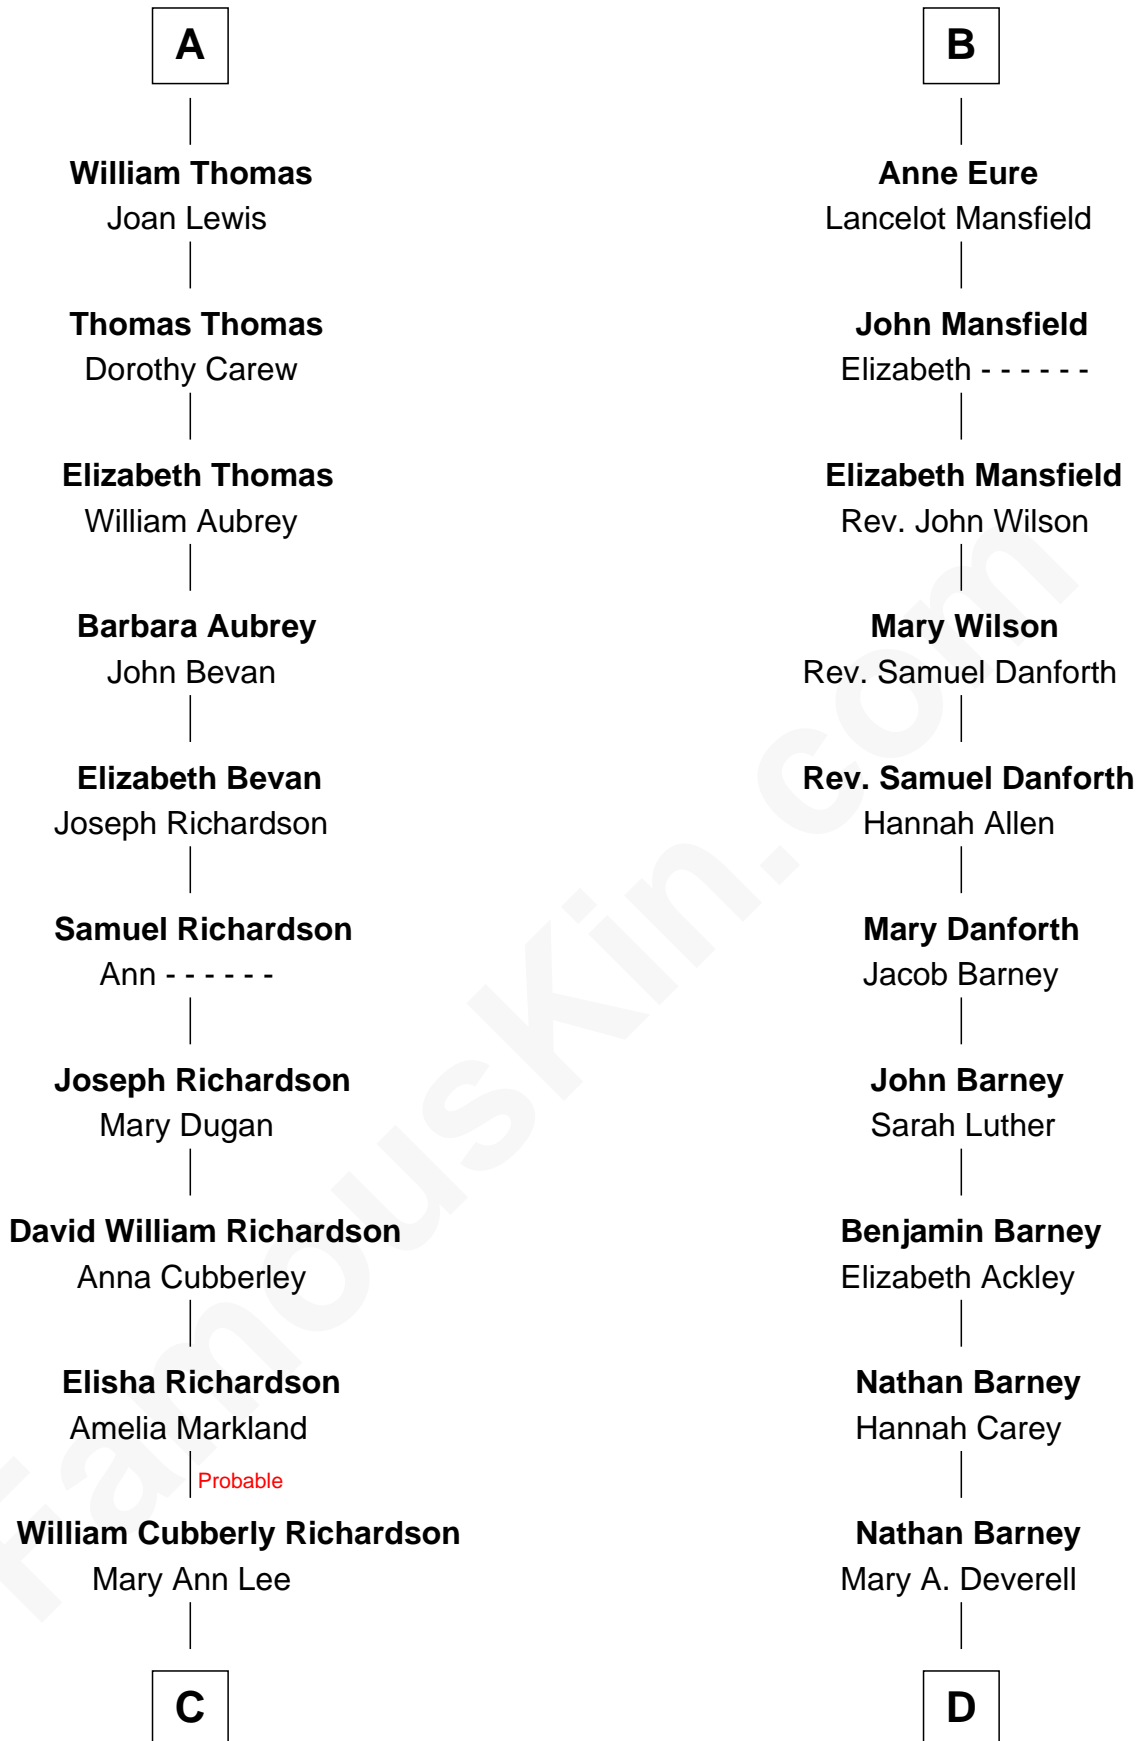

FamousKin.com

Relationship Chart of

Sally Ride

1st American Woman in Space

19th cousin 1 time removed of

Elizabeth Montgomery
TV Actress - "Bewitched"

John of Gaunt
Katherine Roet

C

Charles Everroad Richardson

Blanche Gibson

Jennie Mae Richardson

Thomas Vernam Ride

Dale Burdell Ride

Carol Joyce Anderson

Sally Ride

1st American Woman in Space

D

Mary Weed Barney

Henry Montgomery

Henry Montgomery

Elizabeth Bryan Allen

Elizabeth Montgomery

TV Actress - "Bewitched"

FamousKin.com