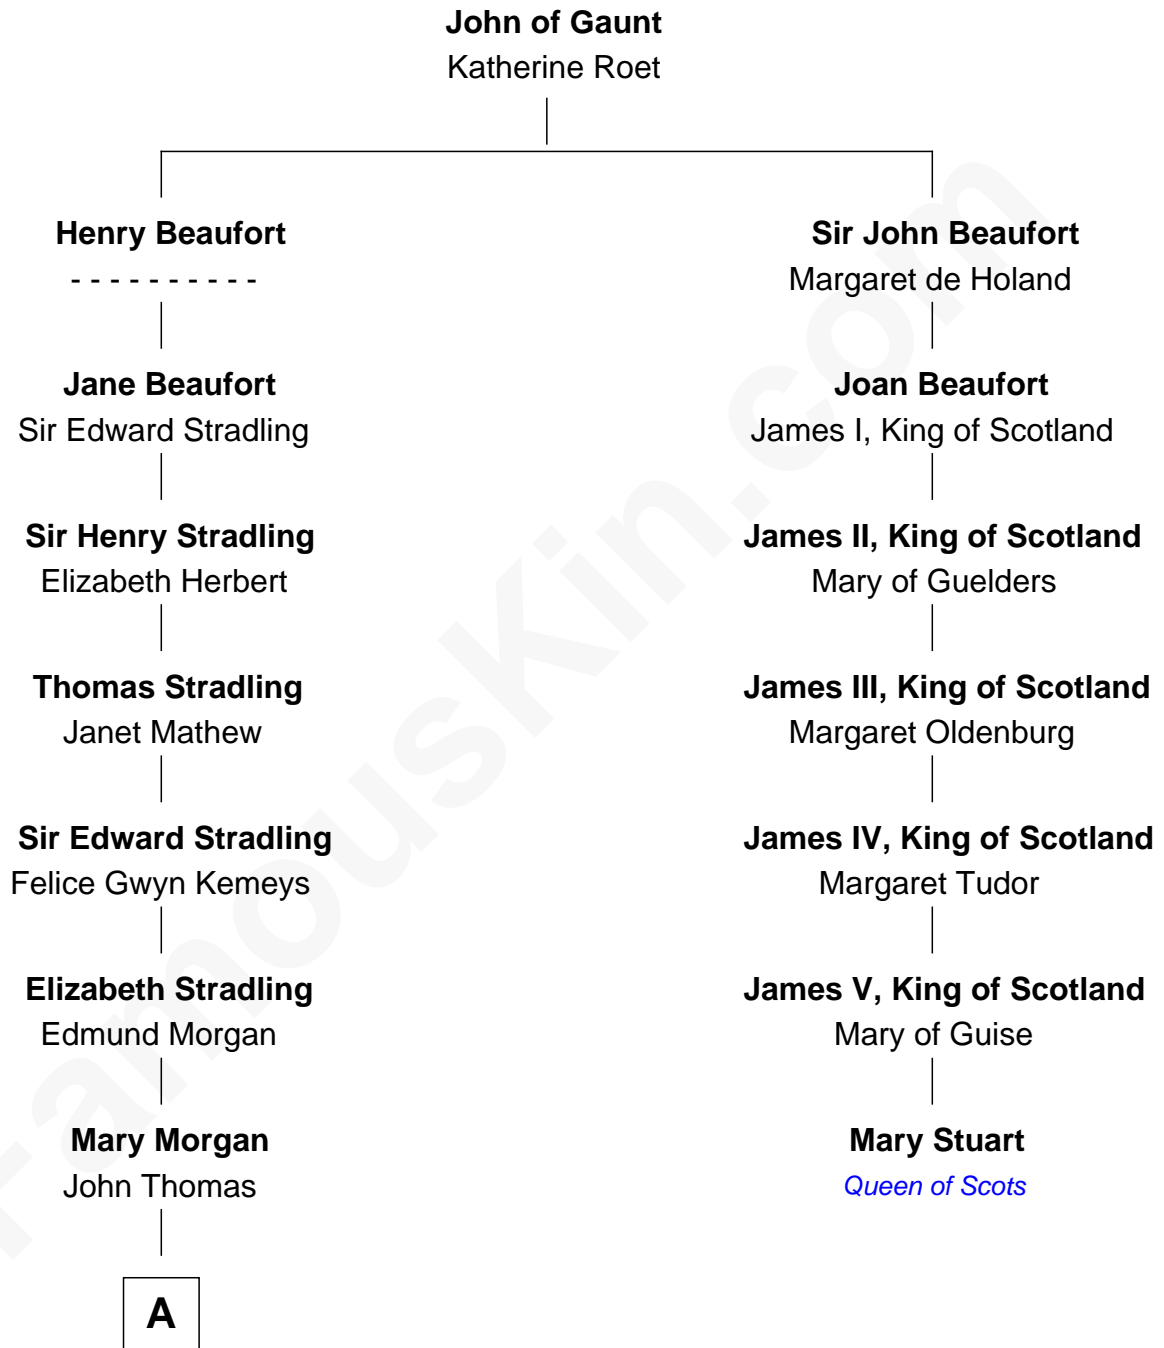

FamousKin.com Relationship Chart of

Sally Ride

1st American Woman in Space

6th cousin 14 times removed of

Mary Stuart

Queen of Scots

B

Charles Everroad Richardson

Blanche Gibson

Jennie Mae Richardson

Thomas Vernam Ride

Dale Burdell Ride

Carol Joyce Anderson

Sally Ride

1st American Woman in Space

FamousKin.com