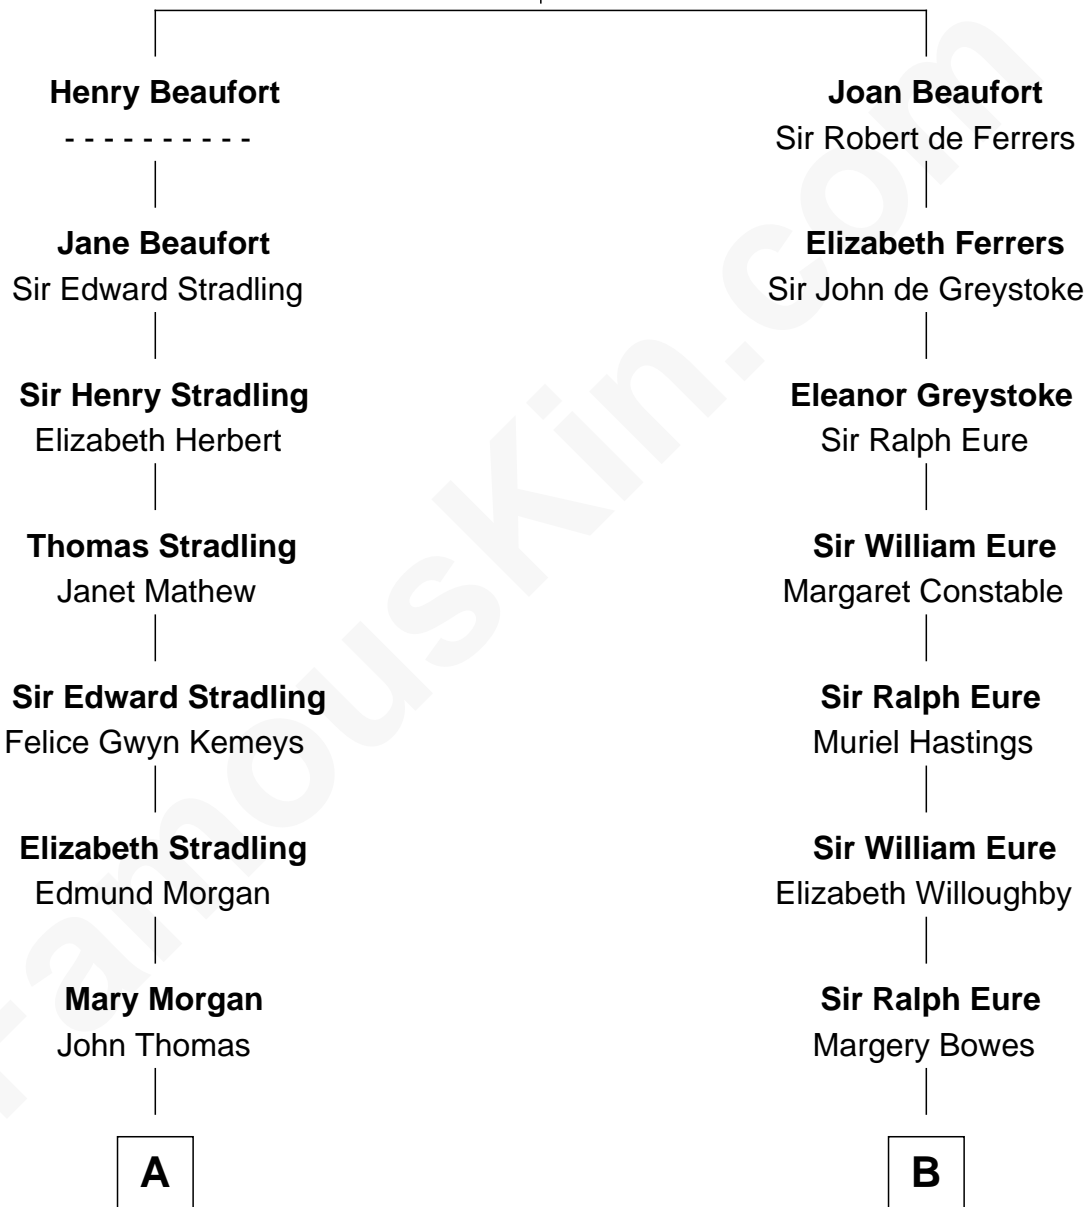

FamousKin.com Relationship Chart of

Sally Ride

1st American Woman in Space

18th cousin 2 times removed of

E. C. Segar

Cartoonist (Popeye creator)

John of Gaunt
Katherine Roet

E. C. Segar photo by [U. S. War Stamp Council](#)