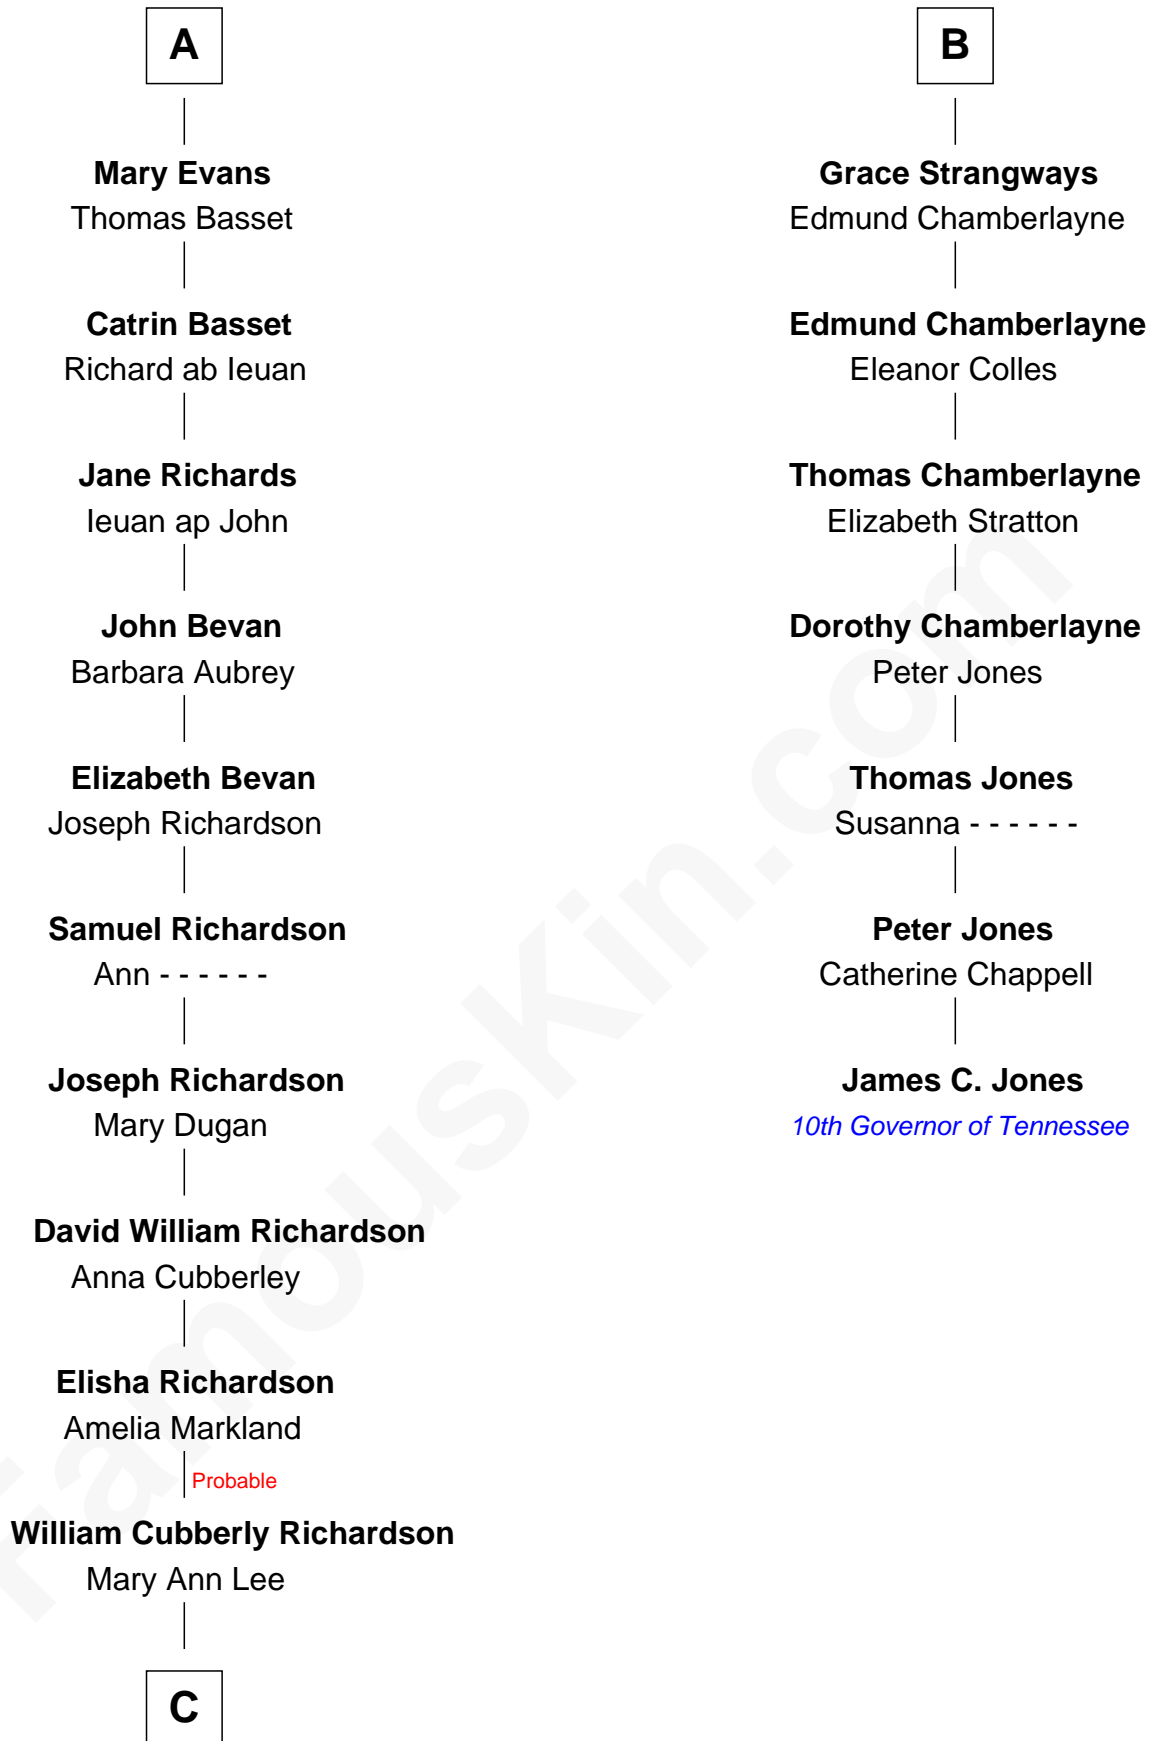

FamousKin.com

Relationship Chart of

Sally Ride

1st American Woman in Space

13th cousin 7 times removed of

James C. Jones

10th Governor of Tennessee

C

Charles Everroad Richardson

Blanche Gibson

Jennie Mae Richardson

Thomas Vernam Ride

Dale Burdell Ride

Carol Joyce Anderson

Sally Ride

1st American Woman in Space