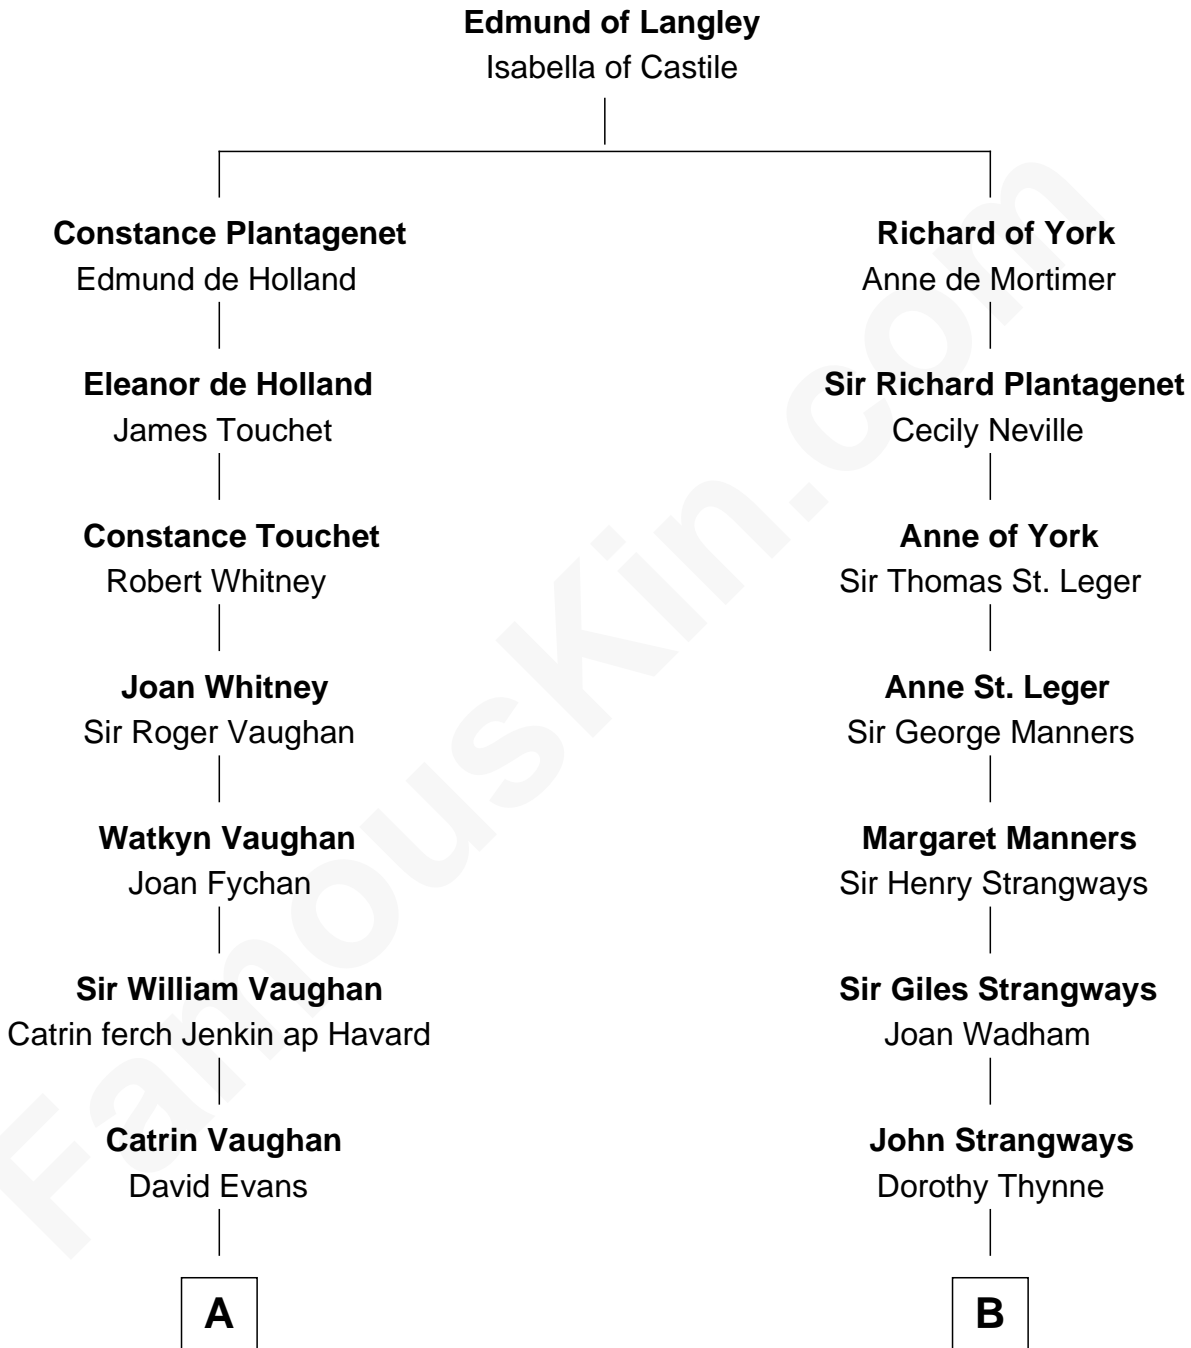

FamousKin.com

Relationship Chart of

Sally Ride

1st American Woman in Space

13th cousin 7 times removed of

James C. Jones

10th Governor of Tennessee

C

Charles Everroad Richardson

Blanche Gibson

Jennie Mae Richardson

Thomas Vernam Ride

Dale Burdell Ride

Carol Joyce Anderson

Sally Ride

1st American Woman in Space