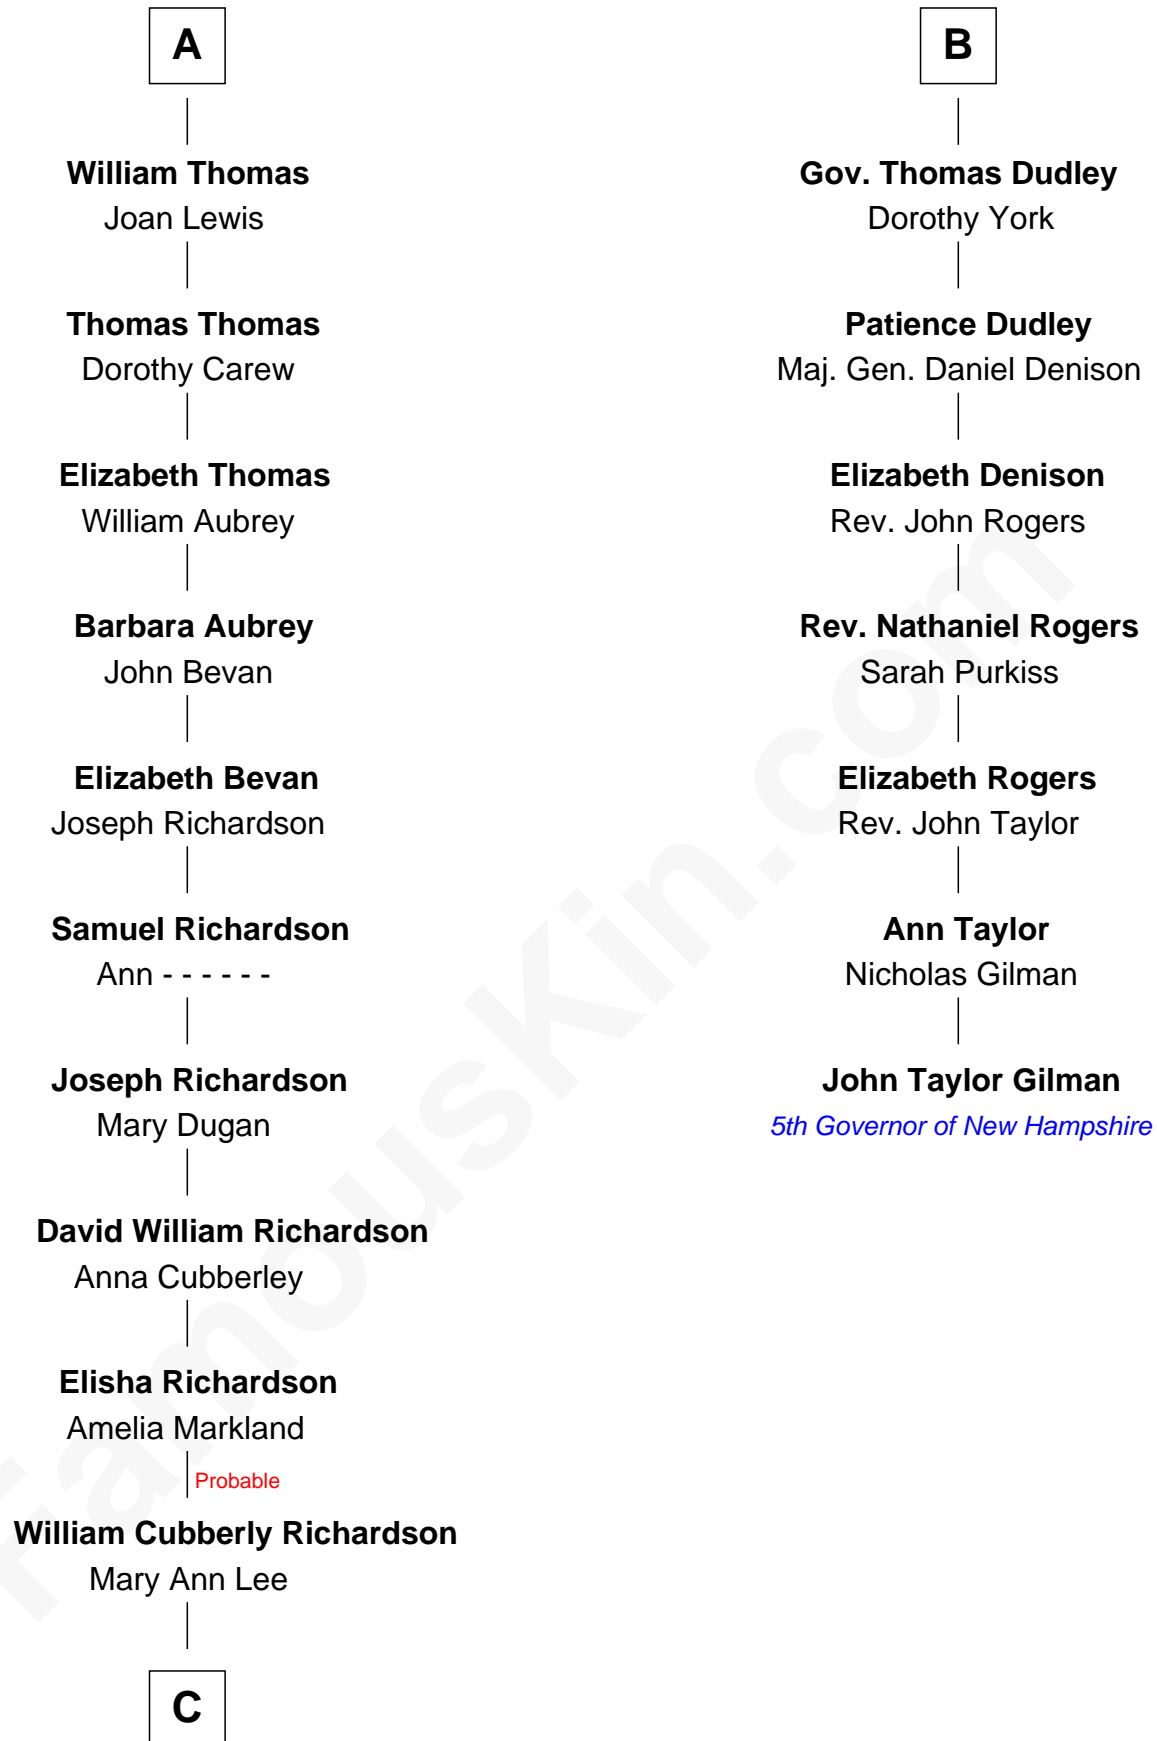

FamousKin.com

Relationship Chart of Sally Ride

1st American Woman in Space

13th cousin 7 times removed of

John Taylor Gilman

5th Governor of New Hampshire

C

Charles Everroad Richardson

Blanche Gibson

Jennie Mae Richardson

Thomas Vernam Ride

Dale Burdell Ride

Carol Joyce Anderson

Sally Ride

1st American Woman in Space

FamousKin.com