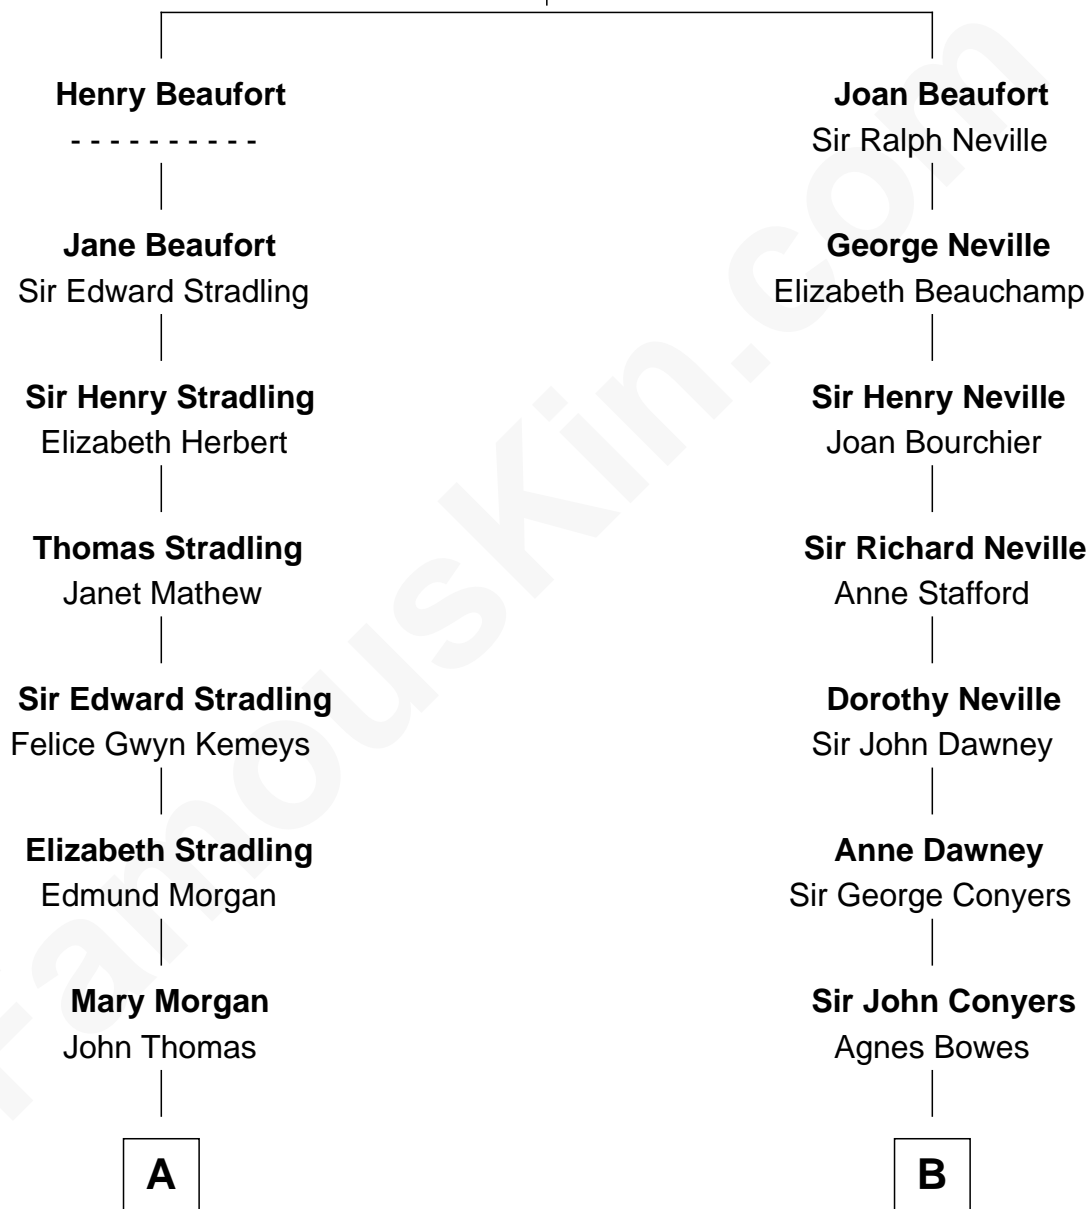

FamousKin.com

Relationship Chart of

Sally Ride

1st American Woman in Space

18th cousin 2 times removed of

Jimmy Carter
39th U.S. President

John of Gaunt
Katherine Roet

FamousKin.com