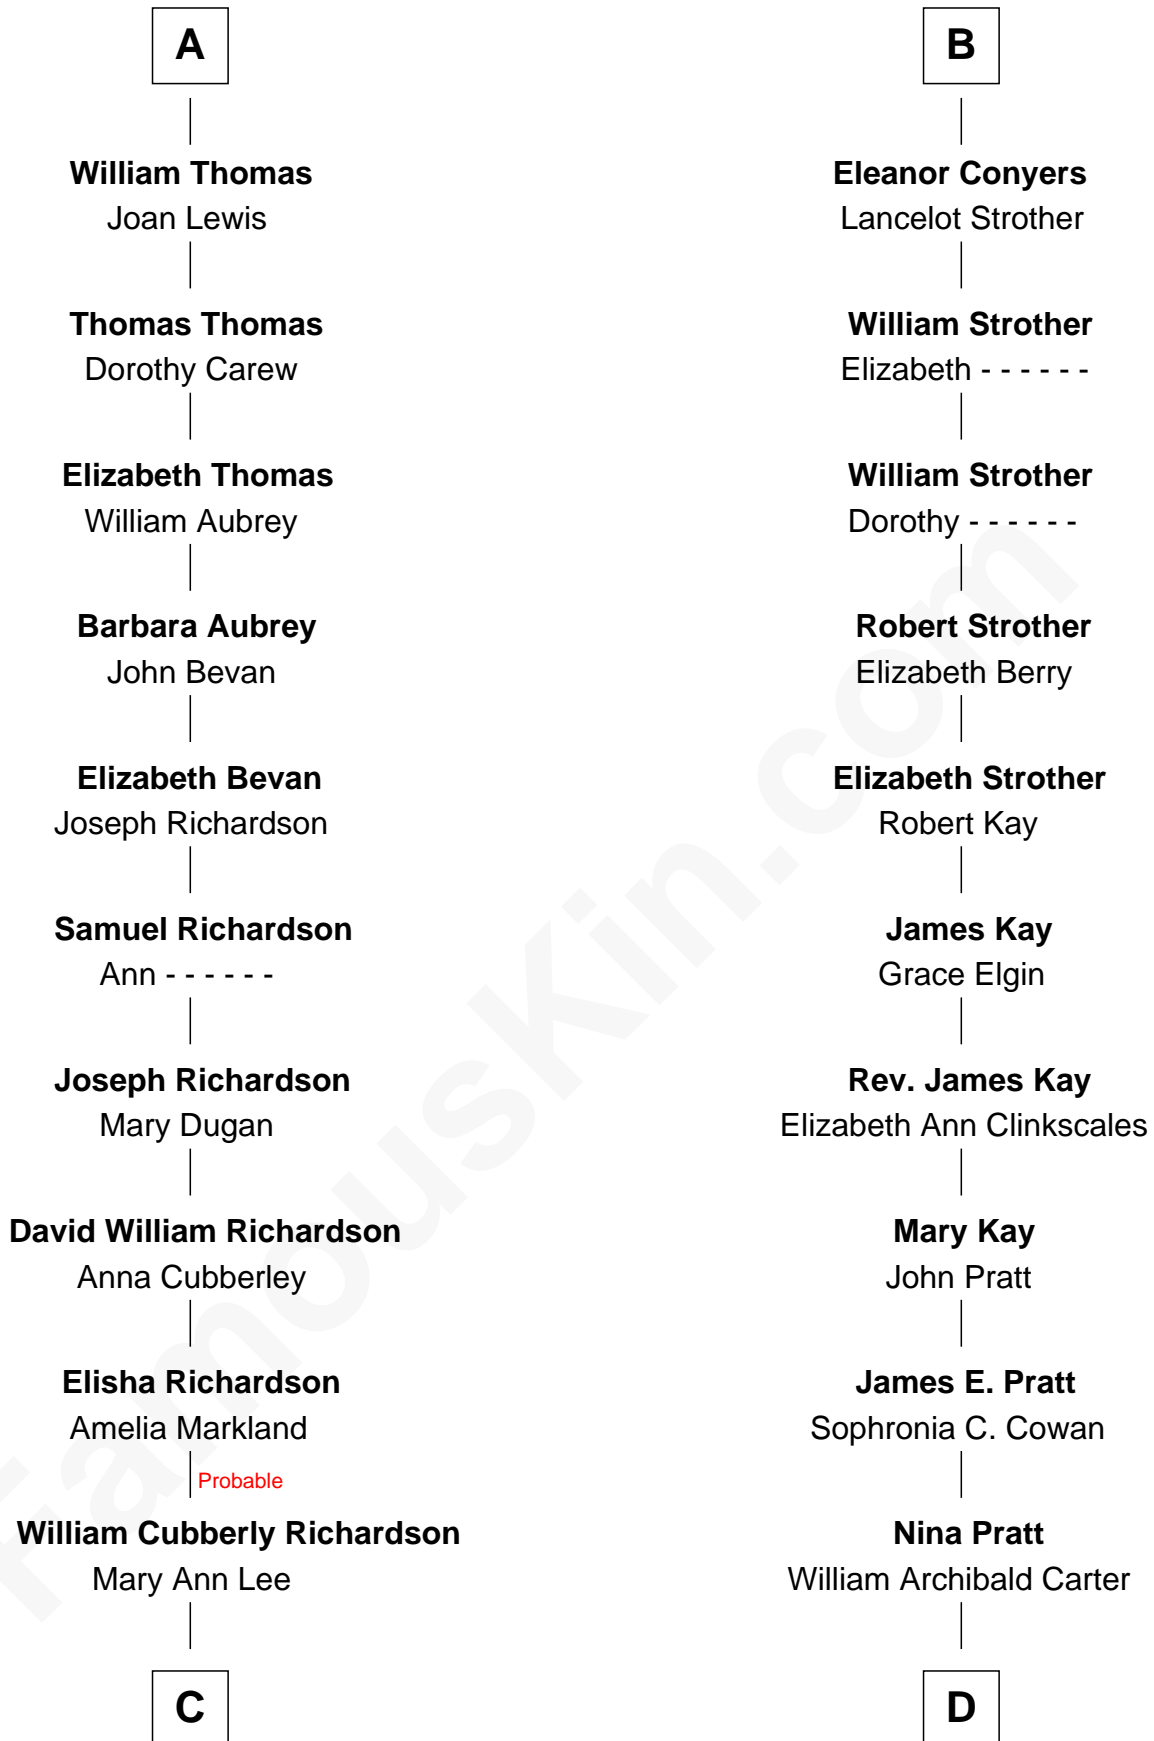

FamousKin.com

Relationship Chart of

Sally Ride

1st American Woman in Space

18th cousin 2 times removed of

Jimmy Carter
39th U.S. President

John of Gaunt
Katherine Roet

FamousKin.com