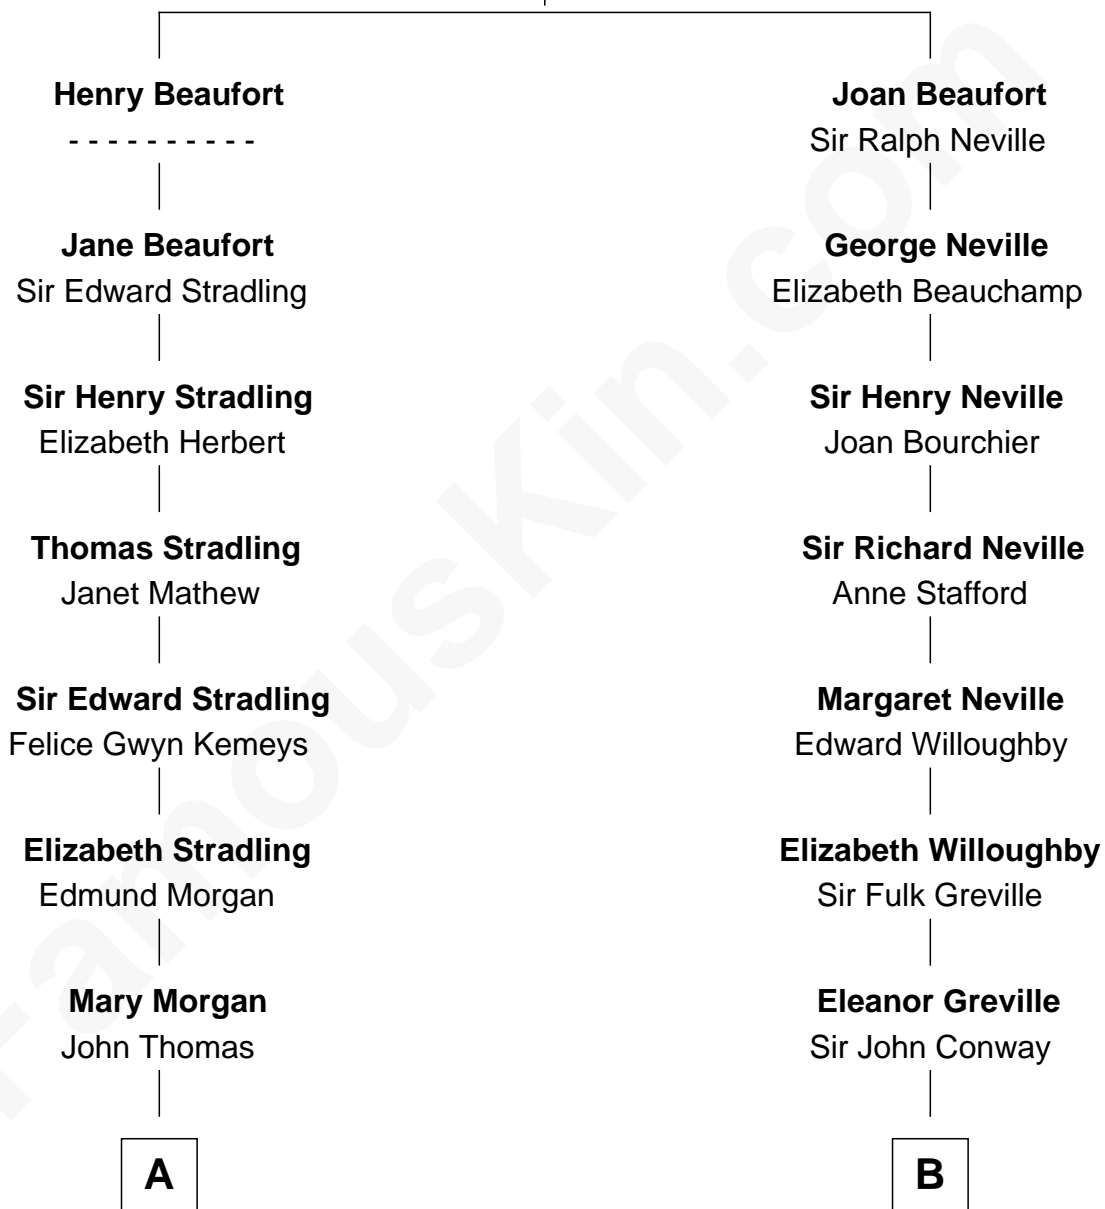

FamousKin.com

Relationship Chart of Sally Ride

1st American Woman in Space

18th cousin 2 times removed of

Sir Ranulph Fiennes
English Polar Explorer

John of Gaunt
Katherine Roet

FamousKin.com