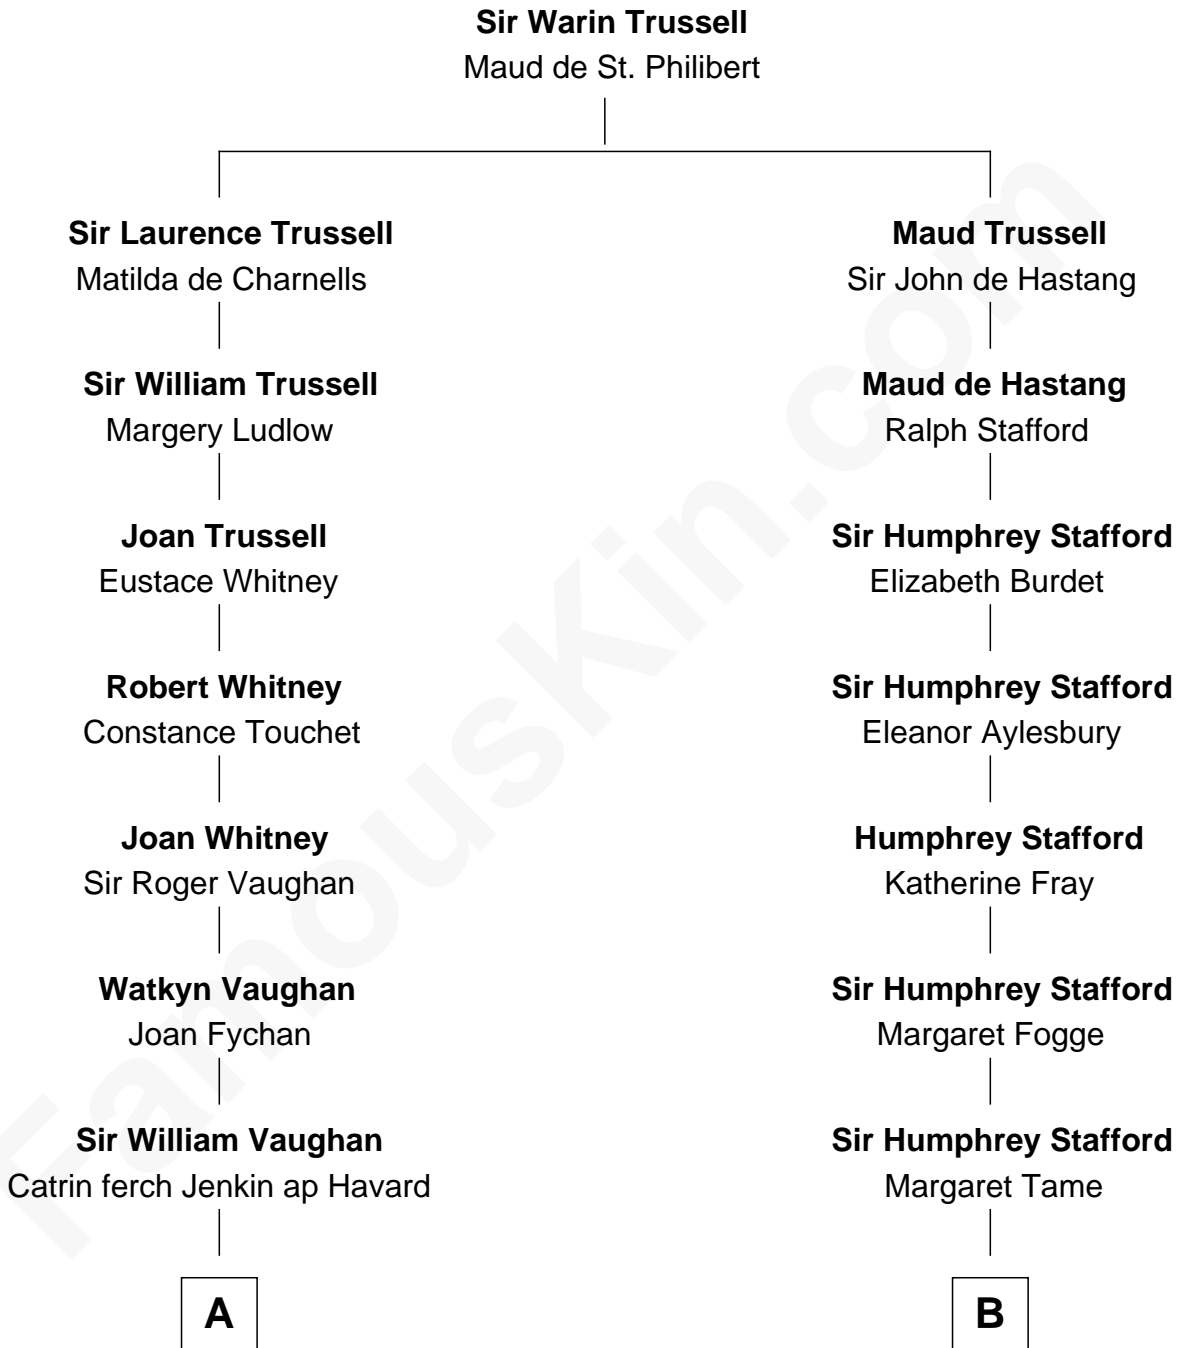

FamousKin.com

Relationship Chart of

Sally Ride

1st American Woman in Space

20th cousin 1 time removed of

Mitt Romney

70th Governor of Massachusetts

C

William Cubberly Richardson

Mary Ann Lee

Charles Everroad Richardson

Blanche Gibson

Jennie Mae Richardson

Thomas Vernam Ride

Dale Burdell Ride

Carol Joyce Anderson

Sally Ride

1st American Woman in Space

D

Helaman Pratt

Anna Johanna Dorothy Wilcken

Anna Amelia Pratt

Gaskell Samuel Romney

George Wilcken Romney

Lenore Emily LaFount

Mitt Romney

70th Governor of Massachusetts