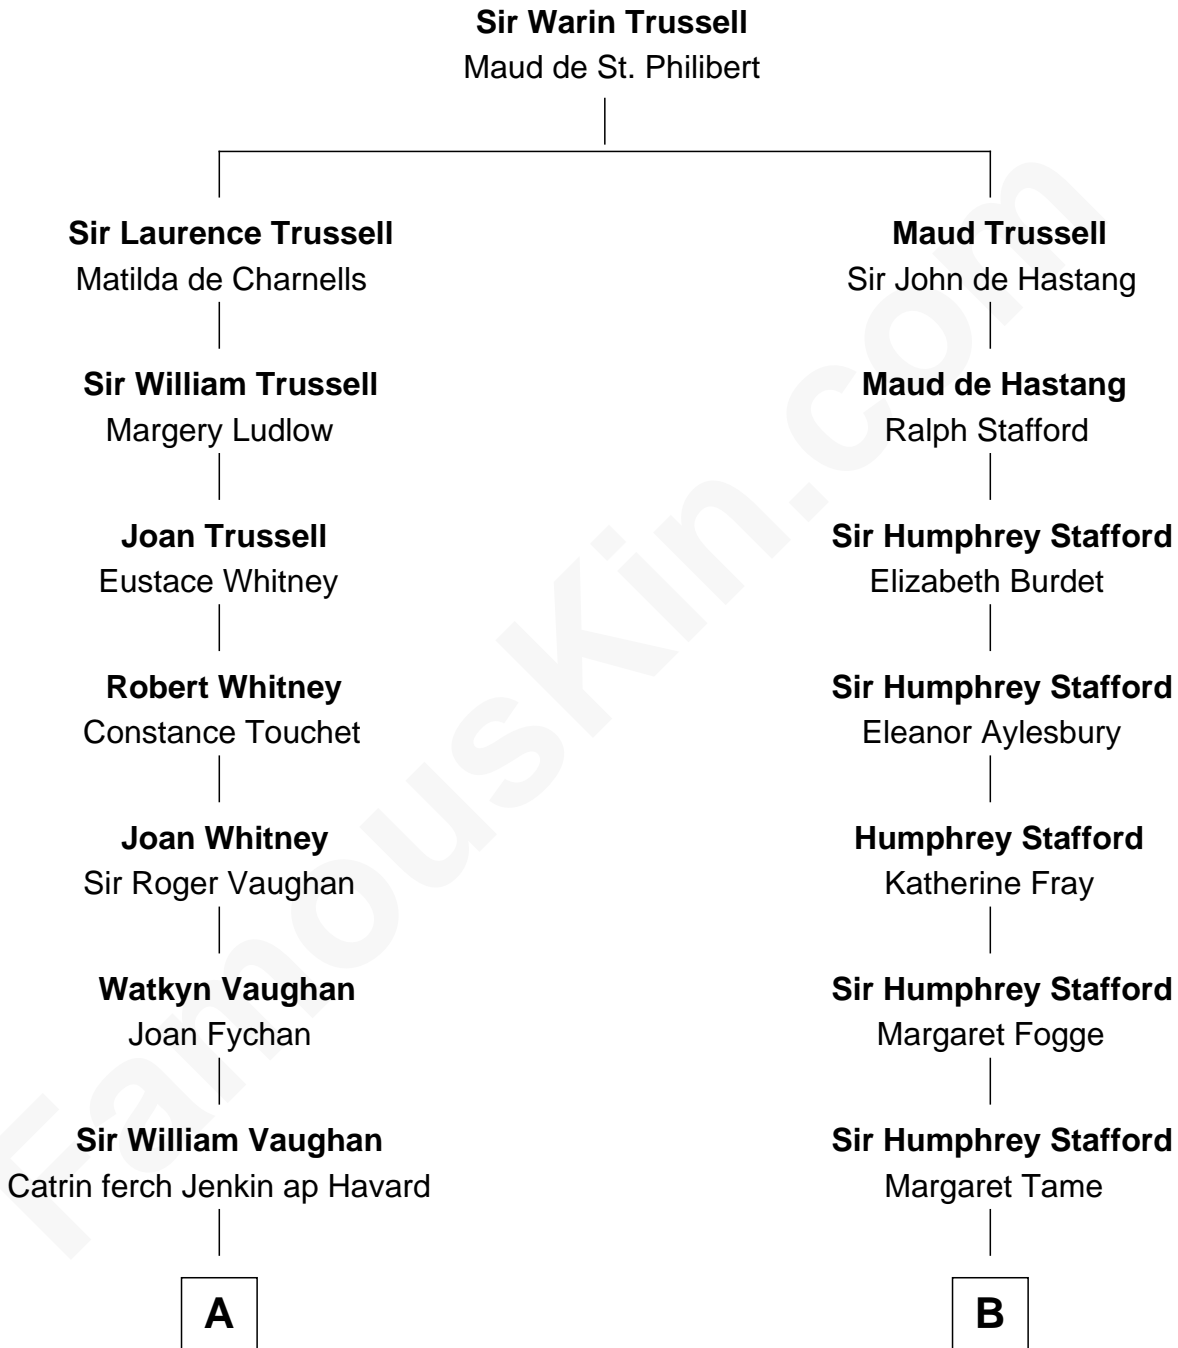

FamousKin.com

Relationship Chart of

Sally Ride

1st American Woman in Space

19th cousin 2 times removed of

George Romney

43rd Governor of Michigan

C

William Cubberly Richardson

Mary Ann Lee

Charles Everroad Richardson

Blanche Gibson

Jennie Mae Richardson

Thomas Vernam Ride

Dale Burdell Ride

Carol Joyce Anderson

Sally Ride

1st American Woman in Space

D

Helaman Pratt

Anna Johanna Dorothy Wilcken

Anna Amelia Pratt

Gaskell Samuel Romney

George Romney